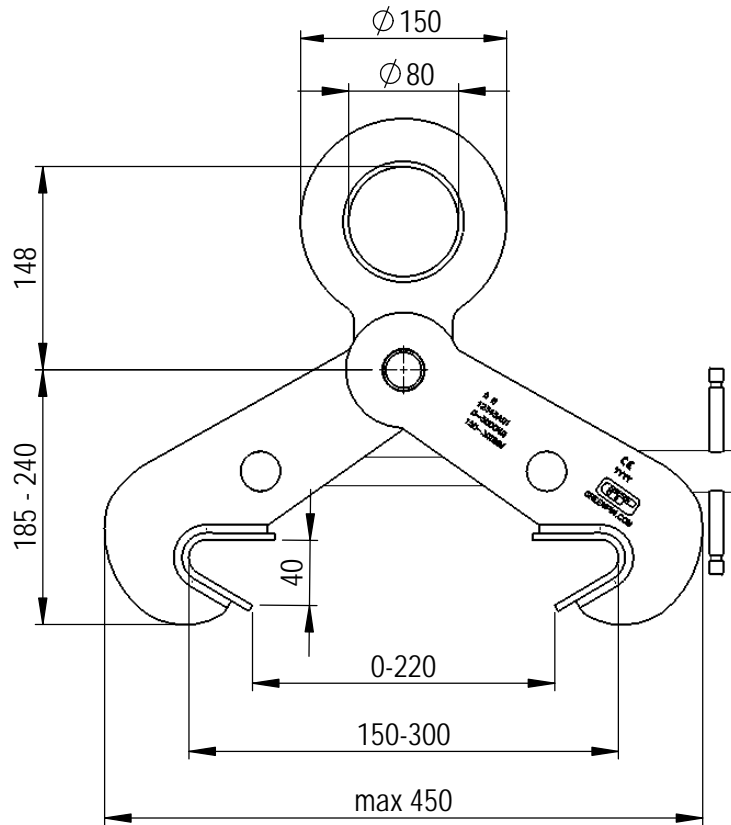

**Green Pin® Beam Lifting Clamp V-Type**

Group : P-6685

Part : PK050ESV

WLL : 5t

0	First Issue	2022/4/1	DL
Rev.	Description	Date	Drawn
Copyright by Van Beest B.V. moreover this document is the property of Van Beest B.V. This document or any part of it may neither be made known, copied or multiplied, nor used for any purpose other than that for which it is specifically furnished, without the prior written consent of Van Beest B.V.			
Title <b>Green Pin® Beam Lifting Clamp V-Type</b> Clamp for vertical lifting and transportation of steel beams		Remark P-6685 PK050ESV	

**Green Pin®**

P.O. Box 57, 3360 AB Sliedrecht (The Netherlands)  
Industrieweg 6, 3361 HJ Sliedrecht  
Tel. +31(0)184-413300 www.greenpin.com

Format **A4**  
Scale **1:5.5**

Drawing number **8298** Rev. **0**