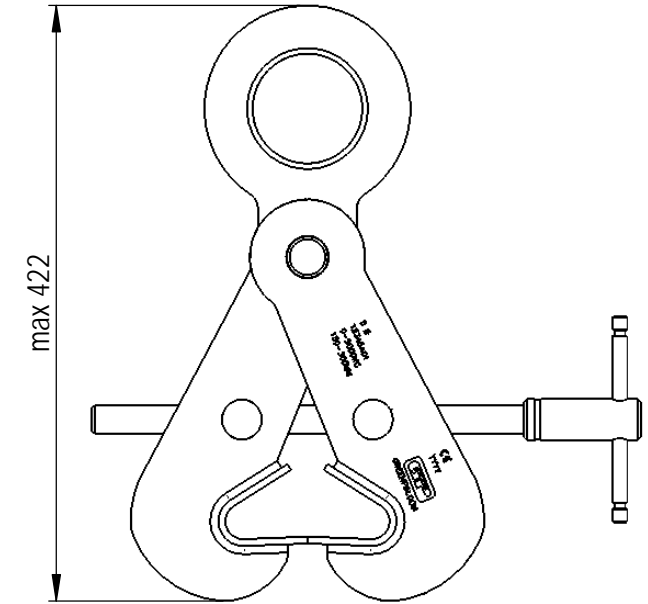

**Green Pin® Beam Lifting Clamp V-Type**

Group : P-6685

Part : PK050ESV

WLL : 5t

0	First Issue	2022/4/1	DL
Rev.	Description	Date	Drawn
Copyright by Van Beest B.V. moreover this document is the property of Van Beest B.V. This document or any part of it may neither be made known, copied or multiplied, nor used for any purpose other than that for which it is specifically furnished, without the prior written consent of Van Beest B.V.			
Title <b>Green Pin® Beam Lifting Clamp V-Type</b> Clamp for vertical lifting and transportation of steel beams		Remark P-6685 PK050ESV	

**Green Pin®**

P.O. Box 57, 3360 AB Sliedrecht (The Netherlands)  
Industrieweg 6, 3361 HJ Sliedrecht  
Tel. +31(0)184-413300 www.greenpin.com

Format **A4**  
Scale **1:5.5**

Drawing number **8298** Rev. **0**