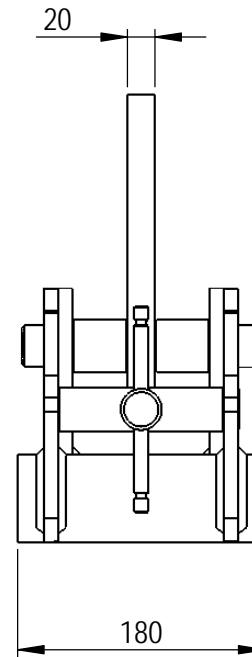

**Green Pin® Beam Lifting Clamp V-Type**

Group : P-6685

Part : PK050ESV

WLL : 5t

0	First Issue	2022/4/1	DL
Rev.	Description	Date	Drawn
Copyright by Van Beest B.V. moreover this document is the property of Van Beest B.V. This document or any part of it may neither be made known, copied or multiplied, nor used for any purpose other than that for which it is specifically furnished, without the prior written consent of Van Beest B.V.			
Title <b>Green Pin® Beam Lifting Clamp V-Type</b> Clamp for vertical lifting and transportation of steel beams		Remark P-6685 PK050ESV	

**Green Pin®**

P.O. Box 57, 3360 AB Sliedrecht (The Netherlands)  
Industrieweg 6, 3361 HJ Sliedrecht  
Tel. +31(0)184-413300 www.greenpin.com

Format **A4**  
Scale **1:5.5**

Drawing number **8298** Rev. **0**