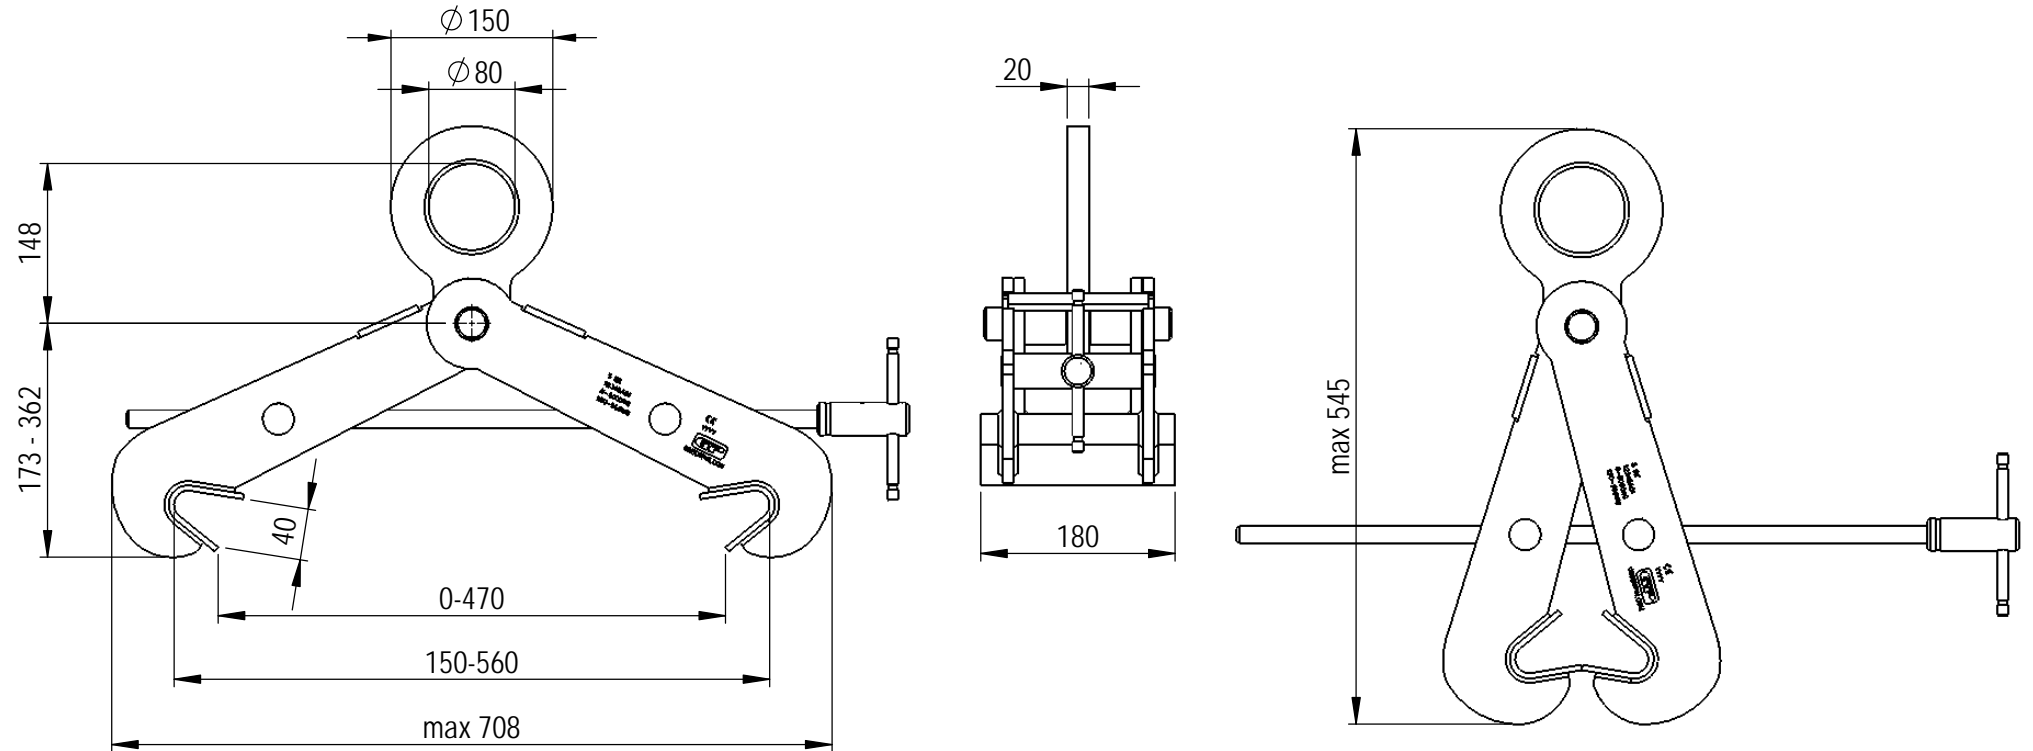

Green Pin BigMouth® Beam Lifting Clamp V-Type
 Group : P-6686
 Part : PK050ESVS
 WLL : 5t

0	First Issue	2022/4/1	DL
Rev.	Description	Date	Drawn
Copyright by Van Beest B.V. moreover this document is the property of Van Beest B.V. This document or any part of it may neither be made known, copied or multiplied, nor used for any purpose other than that for which it is specifically furnished, without the prior written consent of Van Beest B.V.			
Title Green Pin BigMouth® Beam Lifting Clamp V-Type Clamp with enlarged opening for vertical lifting and transportation of steel beams		Remark P-6686 PK050ESVS	

Green Pin®

P.O. Box 57, 3360 AB Sliedrecht (The Netherlands)
 Industrieweg 6, 3361 HJ Sliedrecht
 Tel. +31(0)184-413300 www.greenpin.com

Format	A4	
Scale	1:7	
Drawing number	8308	Rev. 0

We reserve the right to make amendments on specifications in this drawing without prior notification.