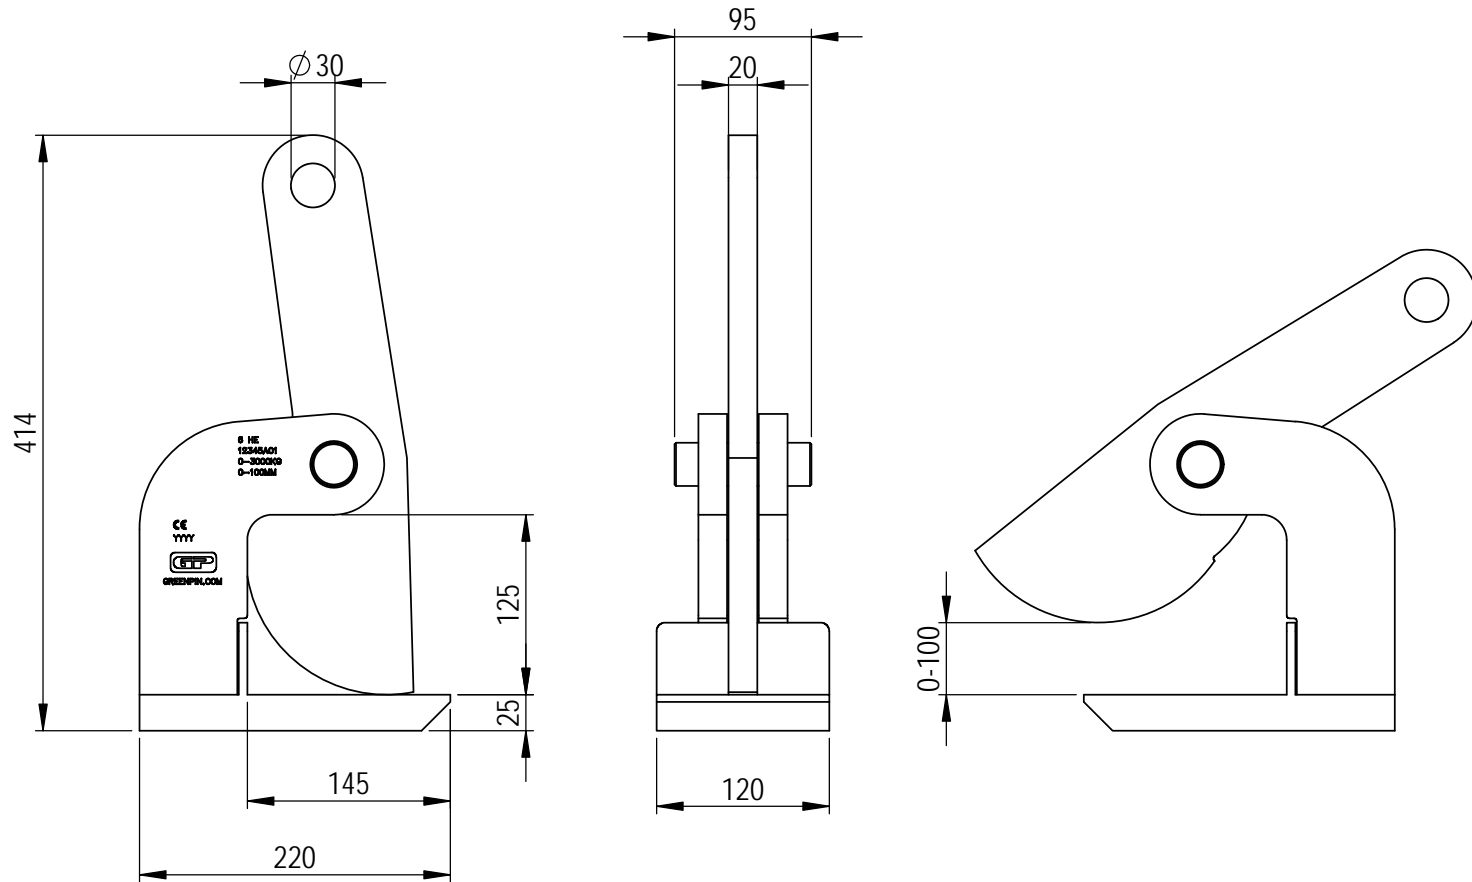

Green Pin BigMouth® Lifting Clamp H-type

Group: P-6636

Part : PK060EHS

WLL : 6t (per set)

0	First Issue	2022/4/1	DL
Rev.	Description	Date	Drawn
Copyright by Van Beest B.V. moreover this document is the property of Van Beest B.V. This document or any part of it may neither be made known, copied or multiplied, nor used for any purpose other than that for which it is specifically furnished, without the prior written consent of Van Beest B.V.			
Title Green Pin BigMouth® Lifting Clamp H-type Plate clamp with an enlarged opening for horizontal transportation		Remark P-6636 PK060EHS	

P.O. Box 57, 3360 AB Sliedrecht (The Netherlands)
Industrieweg 6, 3361 HJ Sliedrecht
Tel. +31(0)184-413300 www.greenpin.com

Format	A4		
Scale	1:5.25		
Drawing number	8287	Rev.	0

We reserve the right to make amendments on specifications in this drawing without prior notification.