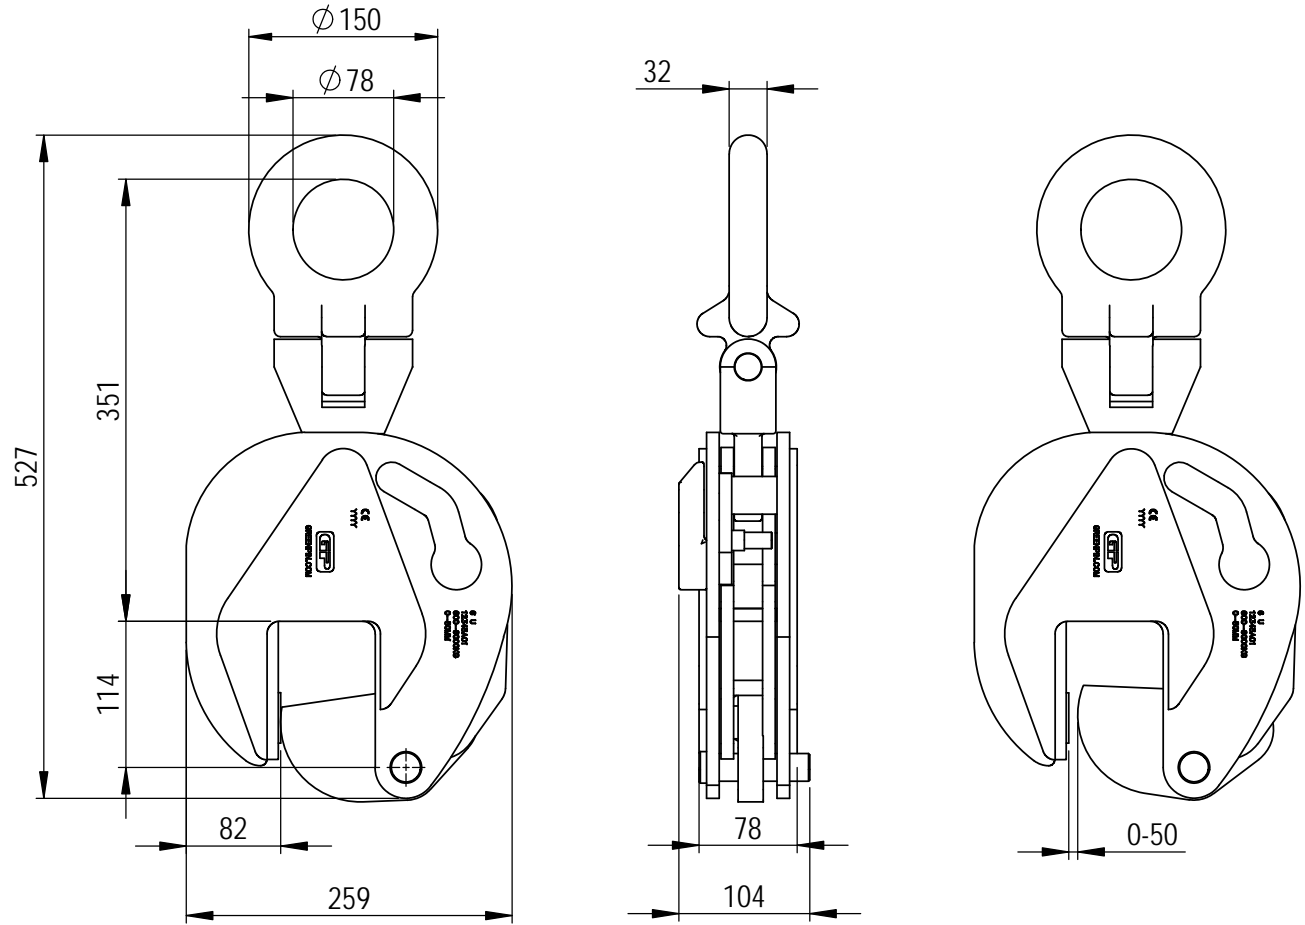

Green Pin® Lifting Clamp U-type

Group : P-6625  
 Part : PK060EU  
 WLL : 6t

0	First Issue	2022/4/1	DL
Rev.	Description	Date	Drawn
Copyright by Van Beest B.V. moreover this document is the property of Van Beest B.V. This document or any part of it may neither be made known, copied or multiplied, nor used for any purpose other than that for which it is specifically furnished, without the prior written consent of Van Beest B.V.			
Title <b>Green Pin® Lifting Clamp U-type</b>		Remark	
Universal plate clamp for lifting and transportation in all directions		P-6625 PK060EU	

**Green Pin®**

P.O. Box 57, 3360 AB Sliedrecht (The Netherlands)  
 Industrieweg 6, 3361 HJ Sliedrecht  
 Tel. +31(0)184-413300 www.greenpin.com

Format	A4	 
Scale	1:6	
Drawing number	8258	Rev.
		0

We reserve the right to make amendments on specifications in this drawing without prior notification.