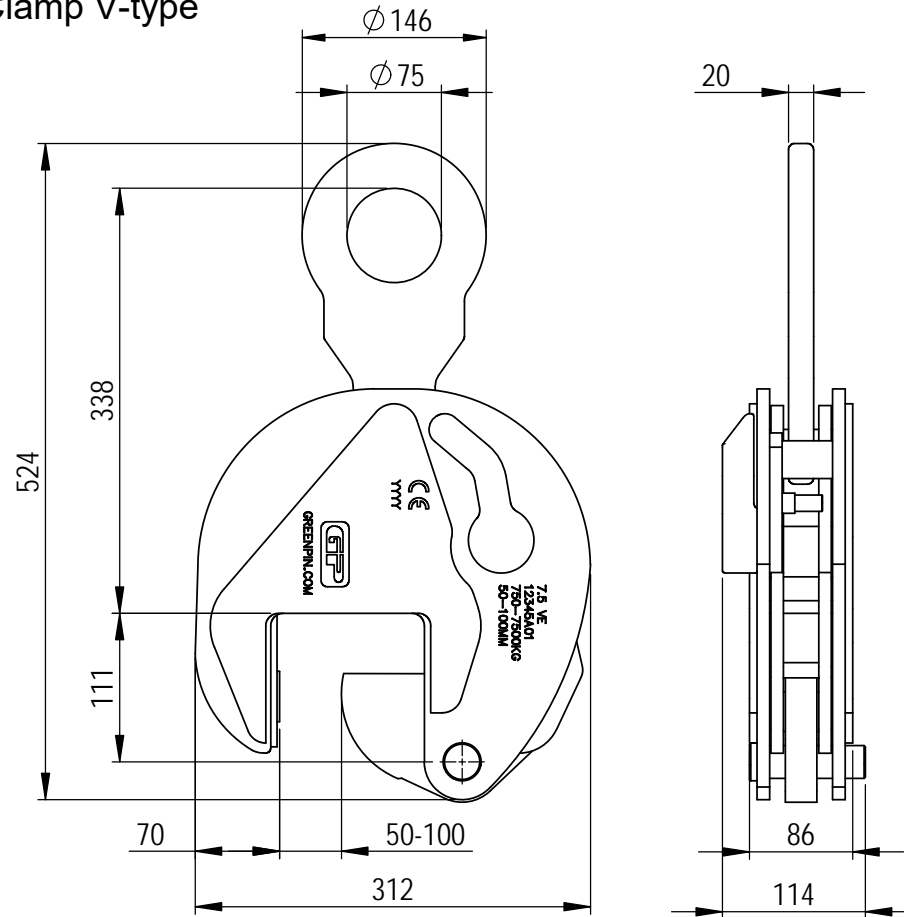

Green Pin BigMouth® Lifting Clamp V-type

Group : P-6616
 Part : PK075ES
 WLL : 7.5t

0	First Issue	2022/4/1	DL
Rev.	Description	Date	Drawn
Copyright by Van Beest B.V. moreover this document is the property of Van Beest B.V. This document or any part of it may neither be made known, copied or multiplied, nor used for any purpose other than that for which it is specifically furnished, without the prior written consent of Van Beest B.V.			
Title Green Pin BigMouth® Lifting Clamp V-type Plate clamp with enlarged opening for lifting and vertical transportation		Remark P-6616 PK075ES	

P.O. Box 57, 3360 AB Sliedrecht (The Netherlands)
 Industrieweg 6, 3361 HJ Sliedrecht
 Tel. +31(0)184-413300 www.greenpin.com

Format	A4	
Scale	1:6	
Drawing number	8246	Rev.
		0

We reserve the right to make amendments on specifications in this drawing without prior notification.