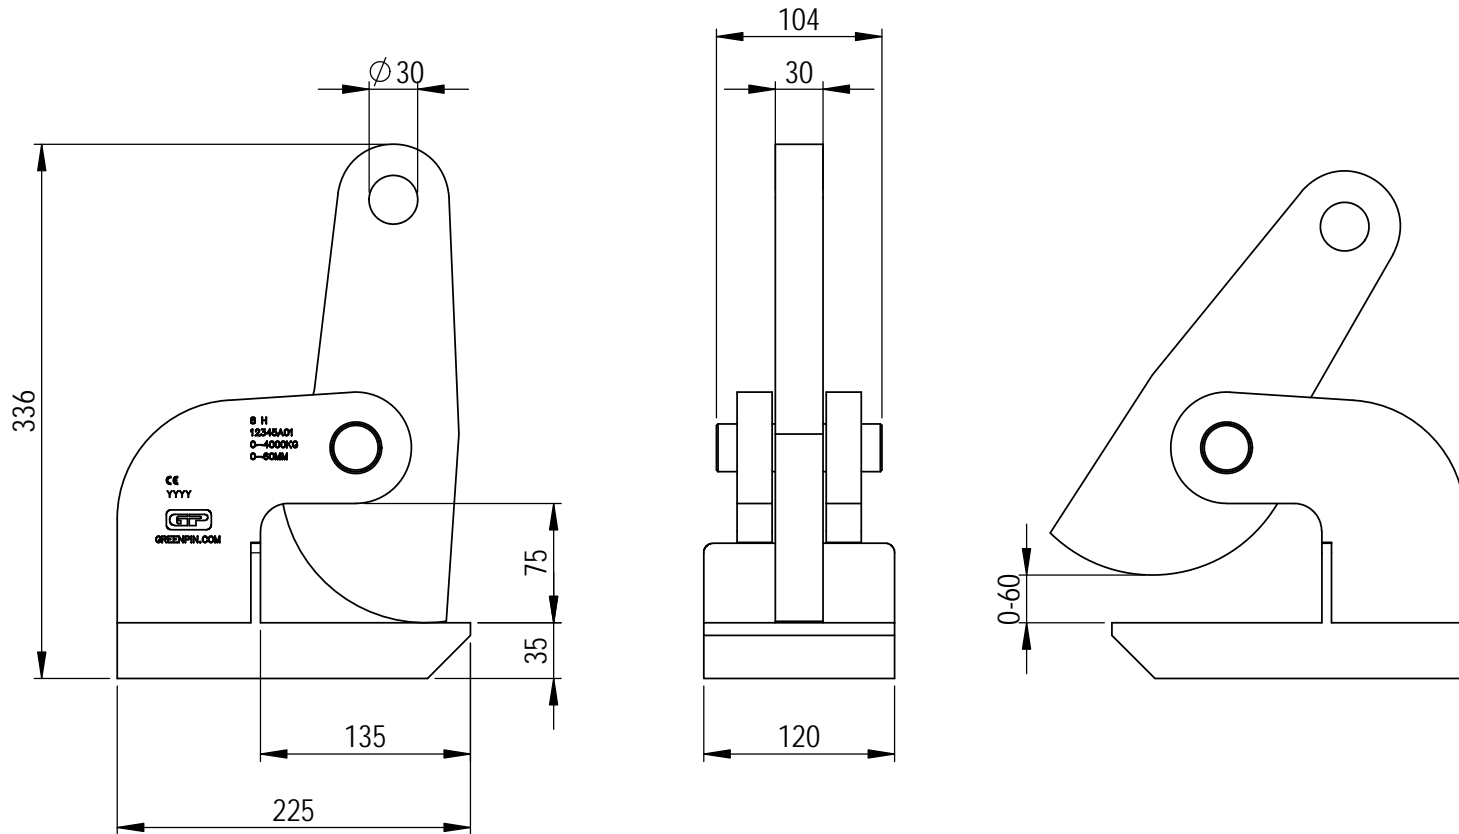

Green Pin® Lifting Clamp H-type

Group : P-6635

Part : PK080EH

WLL : 8t (per set)

0	First Issue	2022/4/1	DL
Rev.	Description	Date	Drawn
Copyright by Van Beest B.V. moreover this document is the property of Van Beest B.V. This document or any part of it may neither be made known, copied or multiplied, nor used for any purpose other than that for which it is specifically furnished, without the prior written consent of Van Beest B.V.			
Title Green Pin® Lifting Clamp H-type		Remark	
Plate clamp for horizontal transportation		P-6635 PK080EH	

Green Pin®
P.O. Box 57, 3360 AB Sliedrecht (The Netherlands)
Industrieweg 6, 3361 HJ Sliedrecht
Tel. +31(0)184-413300 www.greenpin.com

Format	A4	
Scale	1:4.75	
Drawing number	8279	Rev.
		0

We reserve the right to make amendments on specifications in this drawing without prior notification.