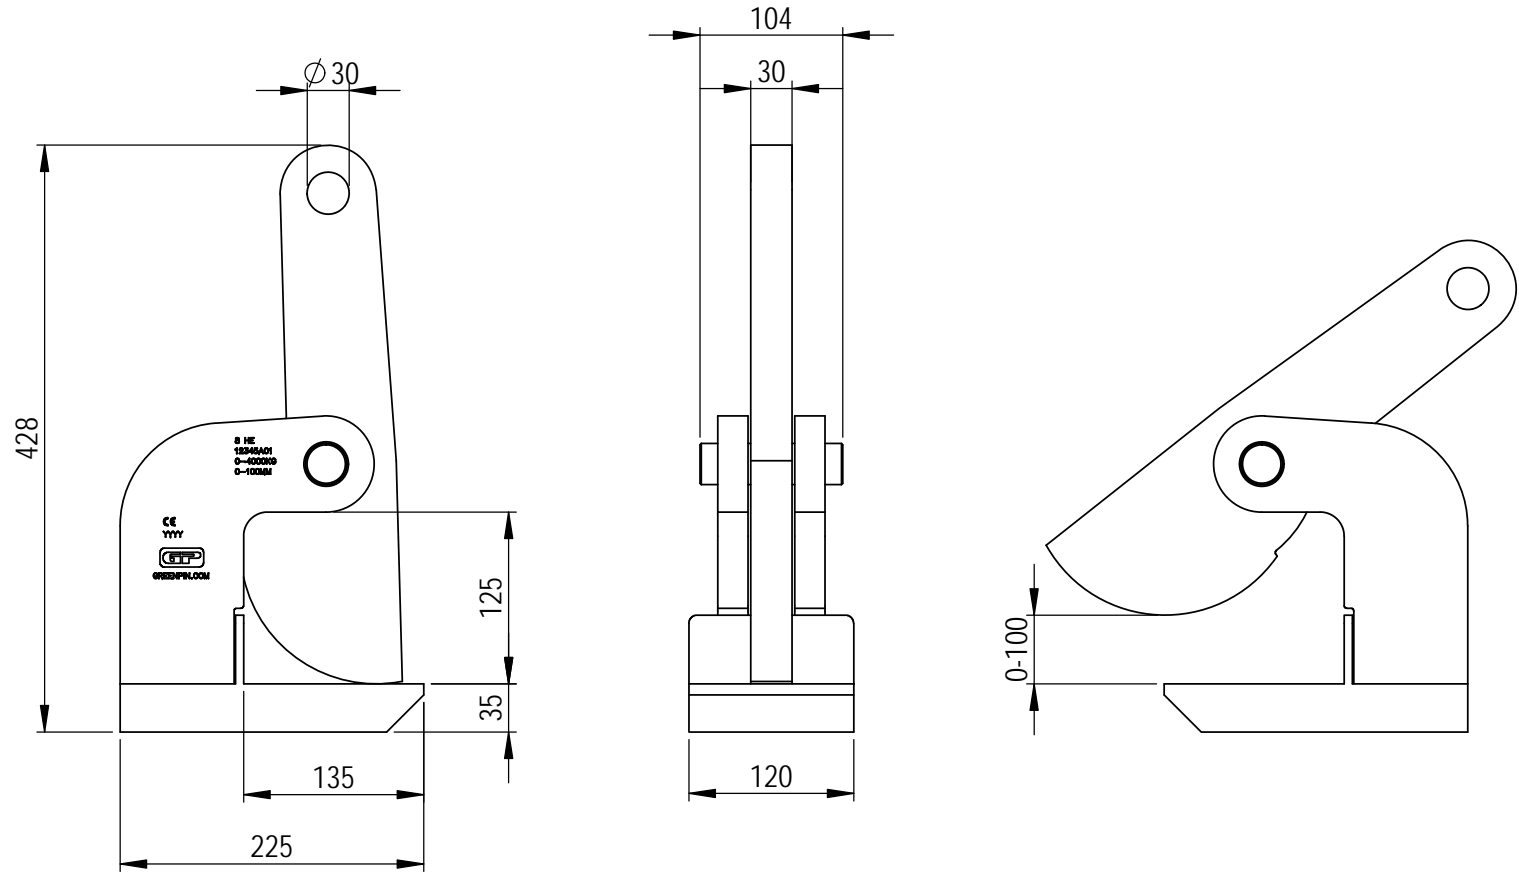

Green Pin BigMouth® Lifting Clamp H-type

Group: P-6636

Part : PK080EHS

WLL : 8t (per set)

Rev.	Description	Date	Drawn
0	First Issue	2022/4/1	DL
Copyright by Van Beest B.V. moreover this document is the property of Van Beest B.V. This document or any part of it may neither be made known, copied or multiplied, nor used for any purpose other than that for which it is specifically furnished, without the prior written consent of Van Beest B.V.			
Title Green Pin BigMouth® Lifting Clamp H-type Plate clamp with an enlarged opening for horizontal transportation		Remark P-6636 PK080EHS	

P.O. Box 57, 3360 AB Sliedrecht (The Netherlands)
Industrieweg 6, 3361 HJ Sliedrecht
Tel. +31(0)184-413300 www.greenpin.com

Format	A4	
Scale	1:5.5	
Drawing number	8288	Rev.
		0

We reserve the right to make amendments on specifications in this drawing without prior notification.