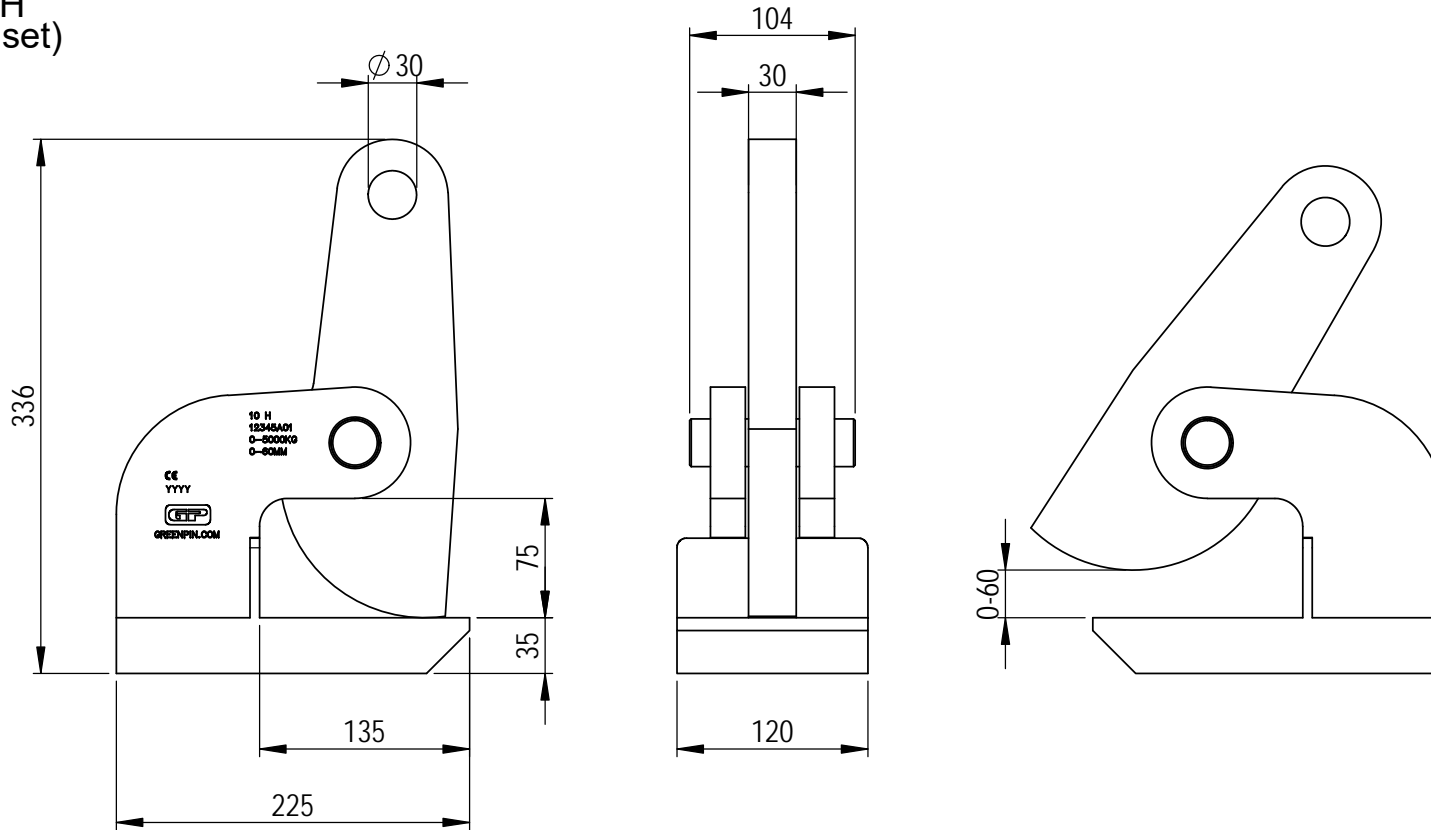

Green Pin® Lifting Clamp H-type

Group : P-6635

Part : PK100EH

WLL : 10t (per set)

Rev.	Description	Date	Drawn
0	First Issue	2022/4/1	DL
Copyright by Van Beest B.V. moreover this document is the property of Van Beest B.V. This document or any part of it may neither be made known, copied or multiplied, nor used for any purpose other than that for which it is specifically furnished, without the prior written consent of Van Beest B.V.			
Title Green Pin® Lifting Clamp H-type		Remark	
Plate clamp for horizontal transportation		P-6635 PK100EH	

P.O. Box 57, 3360 AB Sliedrecht (The Netherlands)
Industrieweg 6, 3361 HJ Sliedrecht
Tel. +31(0)184-413300 www.greenpin.com

Format	A4	
Scale	1:4.75	
Drawing number	8280	Rev.
		0

We reserve the right to make amendments on specifications in this drawing without prior notification.