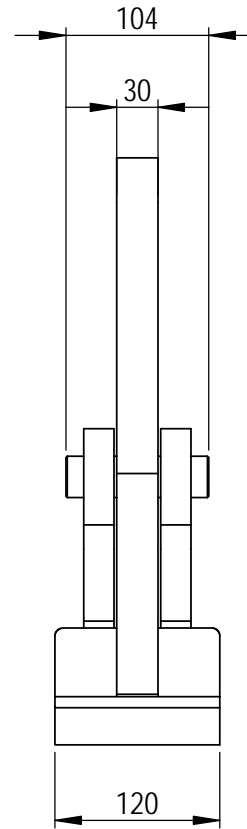

Green Pin BigMouth® Lifting Clamp H-type

Group: P-6636

Part : PK100EHS

WLL : 10t (per set)

Rev.	Description	Date	Drawn
0	First Issue	2022/4/1	DL

Copyright by Van Beest B.V. moreover this document is the property of Van Beest B.V. This document or any part of it may neither be made known, copied or multiplied, nor used for any purpose other than that for which it is specifically furnished, without the prior written consent of Van Beest B.V.

<b>Title</b>	<b>Green Pin BigMouth® Lifting Clamp H-type</b> Plate clamp with an enlarged opening for horizontal transportation	<b>Remark</b>	P-6636 PK100EHS
--------------	---	---------------	--------------------

P.O. Box 57, 3360 AB Sliedrecht (The Netherlands)  
Industrieweg 6, 3361 HJ Sliedrecht  
Tel. +31(0)184-413300 www.greenpin.com

<b>Format</b>	A4		
<b>Scale</b>	1:5.5		
<b>Drawing number</b>	8289	<b>Rev.</b>	0