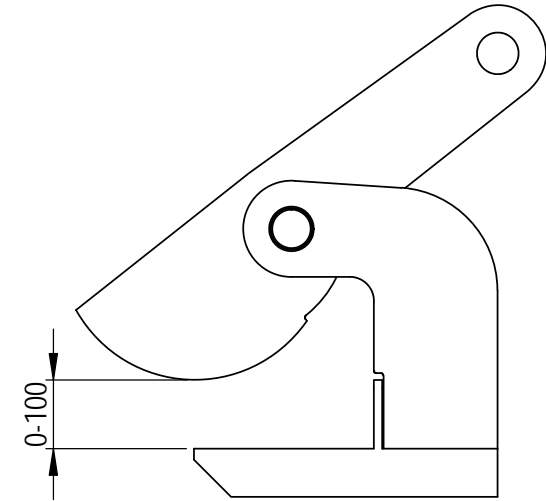

Green Pin BigMouth® Lifting Clamp H-type

Group: P-6636

Part : PK100EHS

WLL : 10t (per set)

Rev.	Description	Date	Drawn
0	First Issue	2022/4/1	DL

Copyright by Van Beest B.V. moreover this document is the property of Van Beest B.V. This document or any part of it may neither be made known, copied or multiplied, nor used for any purpose other than that for which it is specifically furnished, without the prior written consent of Van Beest B.V.

<b>Title</b>	<b>Green Pin BigMouth® Lifting Clamp H-type</b> Plate clamp with an enlarged opening for horizontal transportation	<b>Remark</b>	P-6636 PK100EHS
--------------	---	---------------	--------------------