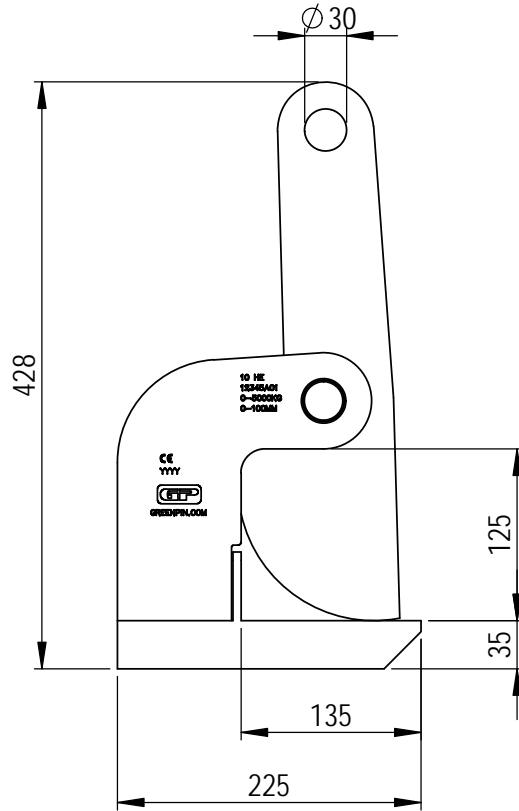

Green Pin BigMouth® Lifting Clamp H-type

Group: P-6636

Part : PK100EHS

WLL : 10t (per set)

Rev.	Description	Date	Drawn
0	First Issue	2022/4/1	DL

Copyright by Van Beest B.V. moreover this document is the property of Van Beest B.V. This document or any part of it may neither be made known, copied or multiplied, nor used for any purpose other than that for which it is specifically furnished, without the prior written consent of Van Beest B.V.

<b>Title</b>	<b>Green Pin BigMouth® Lifting Clamp H-type</b> Plate clamp with an enlarged opening for horizontal transportation	<b>Remark</b>	P-6636 PK100EHS
--------------	---	---------------	--------------------

P.O. Box 57, 3360 AB Sliedrecht (The Netherlands)  
Industrieweg 6, 3361 HJ Sliedrecht  
Tel. +31(0)184-413300 www.greenpin.com

<b>Format</b>	A4		
<b>Scale</b>	1:5.5		
<b>Drawing number</b>	8289	<b>Rev.</b>	0