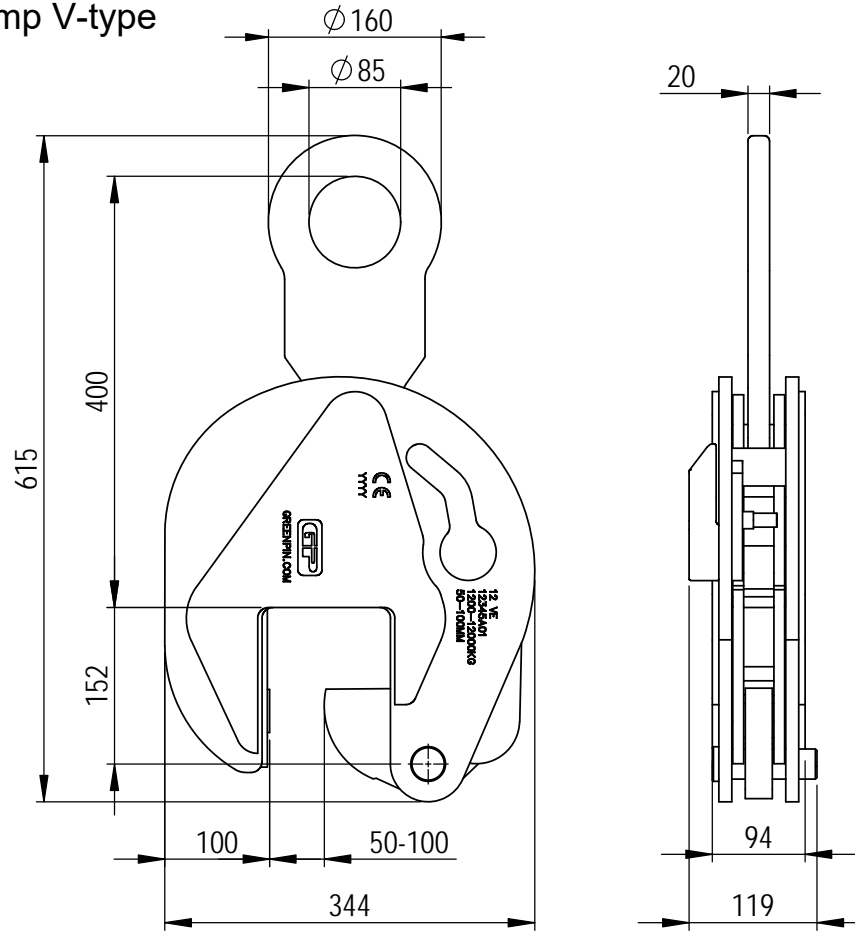

Green Pin BigMouth® Lifting Clamp V-type

Group : P-6616
 Part : PK120ES
 WLL : 12t

0	First Issue	2022/4/1	DL
Rev.	Description	Date	Drawn
Copyright by Van Beest B.V. moreover this document is the property of Van Beest B.V. This document or any part of it may neither be made known, copied or multiplied, nor used for any purpose other than that for which it is specifically furnished, without the prior written consent of Van Beest B.V.			
Title Green Pin BigMouth® Lifting Clamp V-type Plate clamp with enlarged opening for lifting and vertical transportation		Remark P-6616 PK120ES	

P.O. Box 57, 3360 AB Sliedrecht (The Netherlands)
 Industrieweg 6, 3361 HJ Sliedrecht
 Tel. +31(0)184-413300 www.greenpin.com

Format	A4	
Scale	1:7	
Drawing number	8248	Rev.
		0

We reserve the right to make amendments on specifications in this drawing without prior notification.