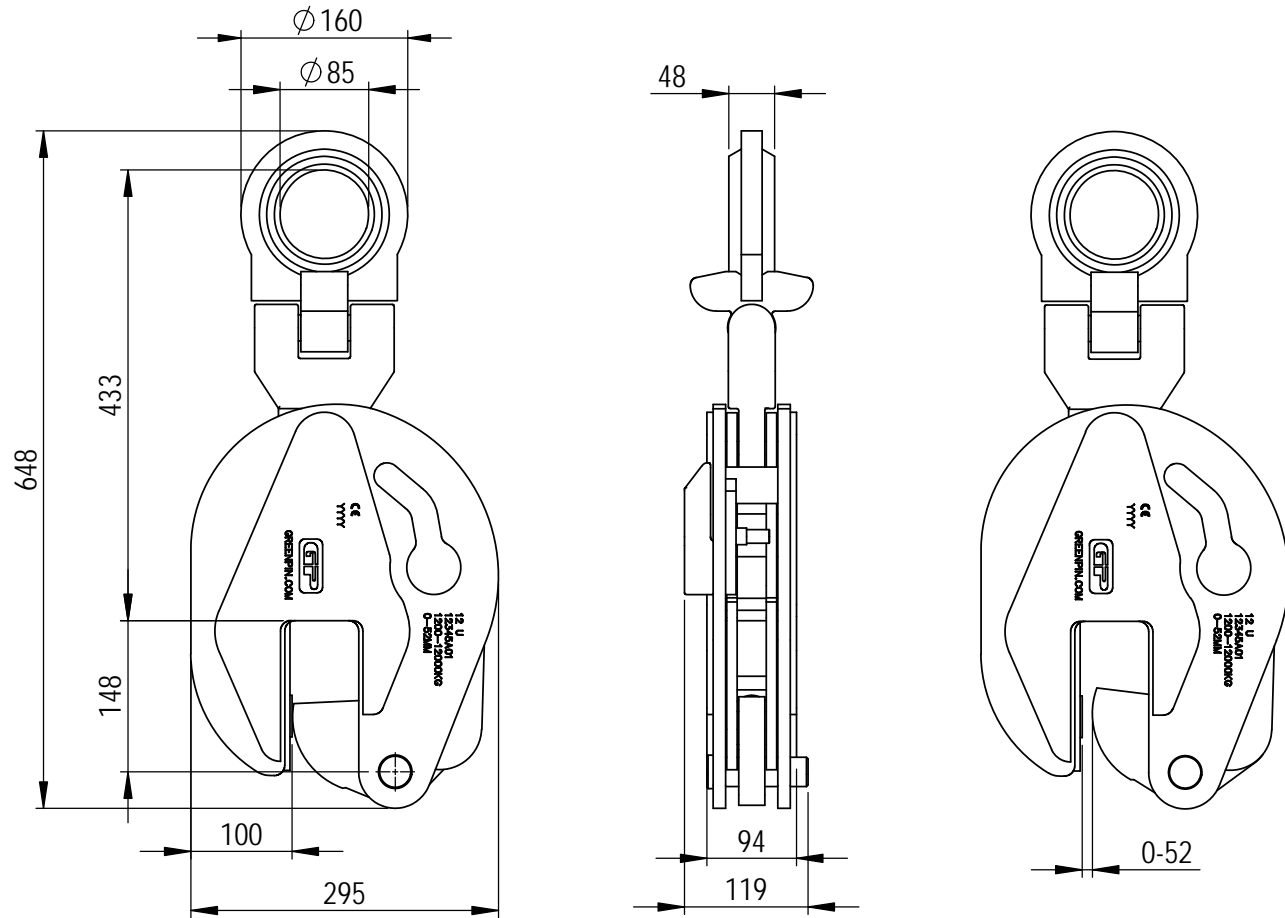

Green Pin® Lifting Clamp U-type

Group : P-6625
 Part : PK120EU
 WLL : 12t

| | | | |
|--|-------------|-----------------------------|-------|
| 0 | First Issue | 2022/4/1 | DL |
| Rev. | Description | Date | Drawn |
| Copyright by Van Beest B.V. moreover this document is the property of Van Beest B.V. This document or any part of it may neither be made known, copied or multiplied, nor used for any purpose other than that for which it is specifically furnished, without the prior written consent of Van Beest B.V. | | | |
| Title Green Pin® Lifting Clamp U-type | | Remark P-6625 PK120EU | |
| Universal plate clamp for lifting and transportation in all directions | | | |

P.O. Box 57, 3360 AB Sliedrecht (The Netherlands)
 Industrieweg 6, 3361 HJ Sliedrecht
 Tel. +31(0)184-413300 www.greenpin.com

| | | |
|----------------|--------|------|
| Format | A4 | |
| Scale | 1:7.25 | |
| Drawing number | 8261 | Rev. |
| | | 0 |