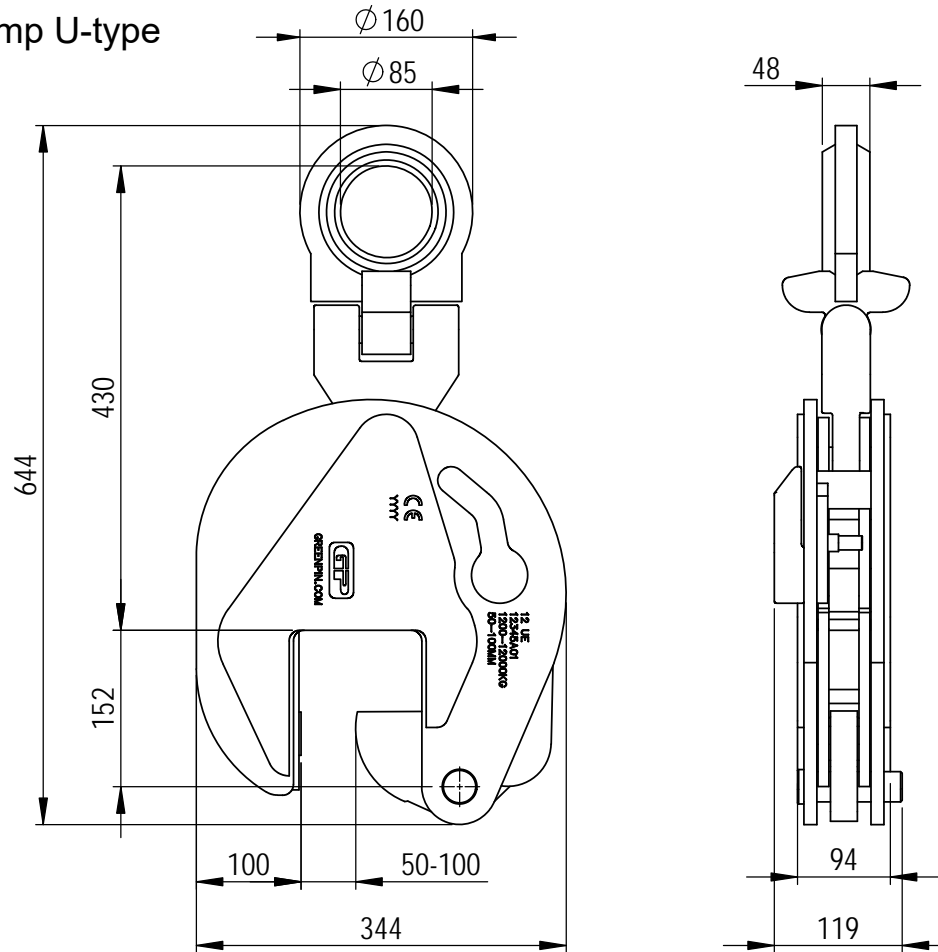

Green Pin BigMouth® Lifting Clamp U-type

Group : P-6626

Part : PK120EUS

WLL : 12t

0	First Issue	2022/4/1	DL
Rev.	Description	Date	Drawn
Copyright by Van Beest B.V. moreover this document is the property of Van Beest B.V. This document or any part of it may neither be made known, copied or multiplied, nor used for any purpose other than that for which it is specifically furnished, without the prior written consent of Van Beest B.V.			
Title <b>Green Pin BigMouth® Lifting Clamp U-type</b>		Remark	
Universal plate clamp for lifting and transportation in all directions and with an enlarged opening		P-6626 PK120EUS	

P.O. Box 57, 3360 AB Sliedrecht (The Netherlands)  
 Industrieweg 6, 3361 HJ Sliedrecht  
 Tel. +31(0)184-413300 www.greenpin.com

Format	A4	
Scale	1:7	
Drawing number	8268	Rev.
		0

We reserve the right to make amendments on specifications in this drawing without prior notification.