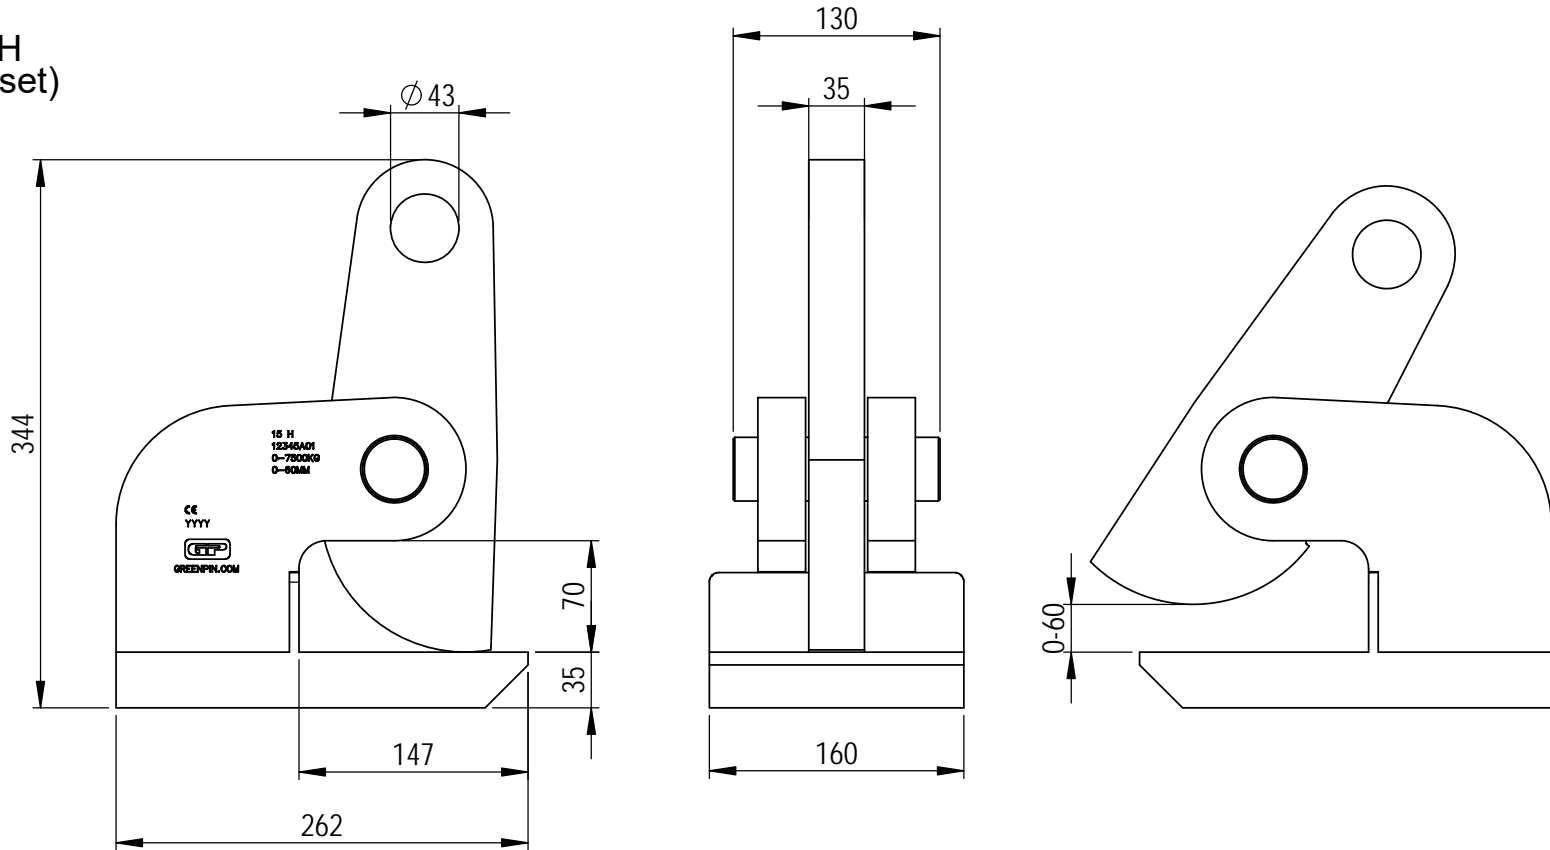

Green Pin® Lifting Clamp H-type

Group : P-6635

Part : PK150EH

WLL : 15t (per set)

0	First Issue	2022/4/1	DL
Rev.	Description	Date	Drawn
Copyright by Van Beest B.V. moreover this document is the property of Van Beest B.V. This document or any part of it may neither be made known, copied or multiplied, nor used for any purpose other than that for which it is specifically furnished, without the prior written consent of Van Beest B.V.			
Title Green Pin® Lifting Clamp H-type		Remark	
Plate clamp for horizontal transportation		P-6635 PK150EH	

Green Pin®

P.O. Box 57, 3360 AB Sliedrecht (The Netherlands)
 Industrieweg 6, 3361 HJ Sliedrecht
 Tel. +31(0)184-413300 www.greenpin.com

Format	A4	
Scale	1:4.75	
Drawing number	8281	Rev.
		0

We reserve the right to make amendments on specifications in this drawing without prior notification.