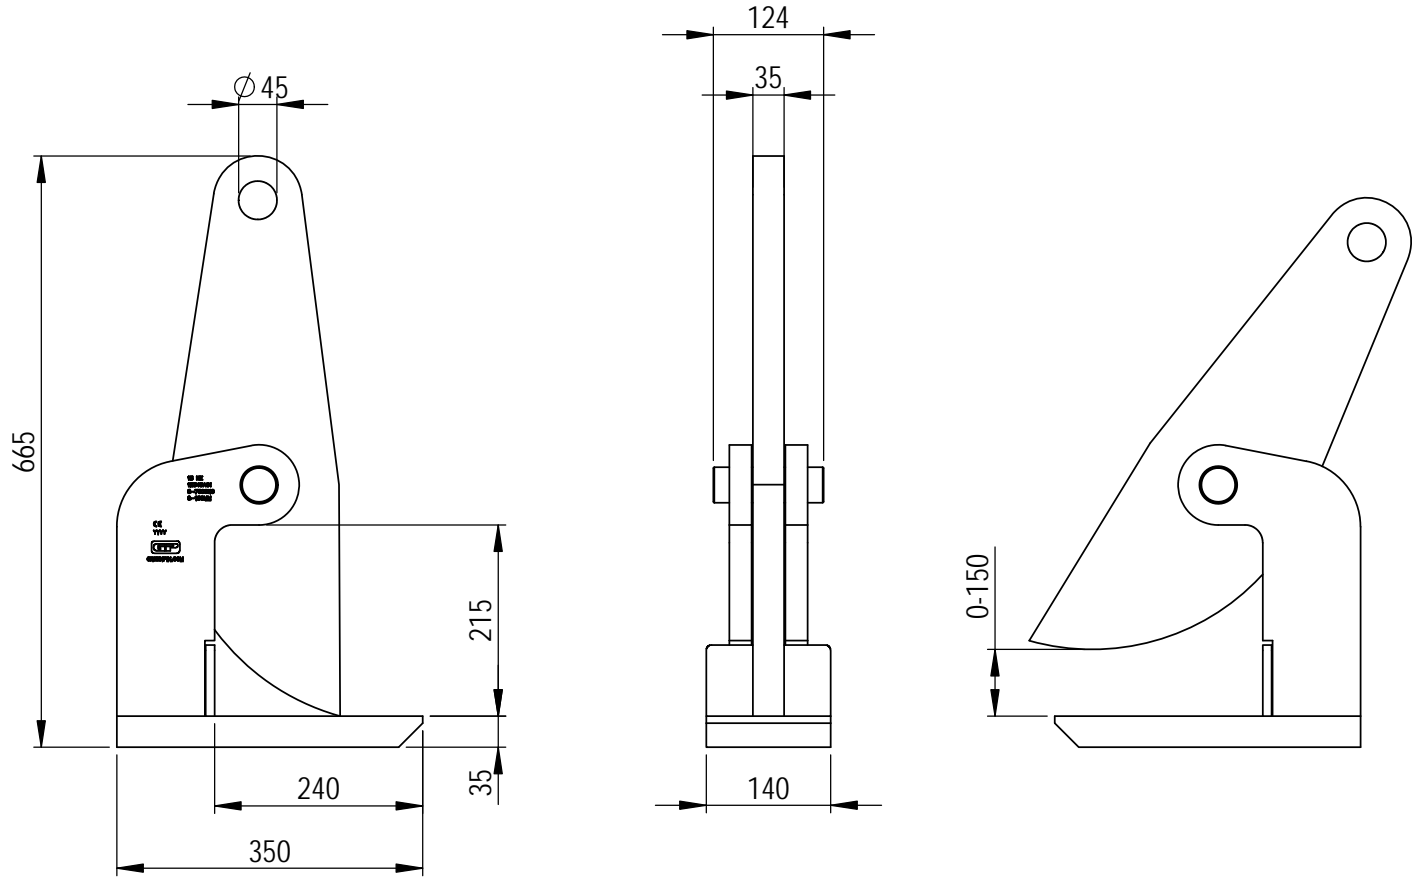

Green Pin BigMouth® Lifting Clamp H-type

Group: P-6636

Part : PK150EHS

WLL : 15t (per set)

Rev.	Description	Date	Drawn
0	First Issue	2022/4/1	DL
Copyright by Van Beest B.V. moreover this document is the property of Van Beest B.V. This document or any part of it may neither be made known, copied or multiplied, nor used for any purpose other than that for which it is specifically furnished, without the prior written consent of Van Beest B.V.			
Title Green Pin BigMouth® Lifting Clamp H-type Plate clamp with an enlarged opening for horizontal transportation		Remark P-6636 PK150EHS	

P.O. Box 57, 3360 AB Sliedrecht (The Netherlands)
Industrieweg 6, 3361 HJ Sliedrecht
Tel. +31(0)184-413300 www.greenpin.com

Format	A4		
Scale	1:8.5		
Drawing number	8290	Rev.	0

We reserve the right to make amendments on specifications in this drawing without prior notification.