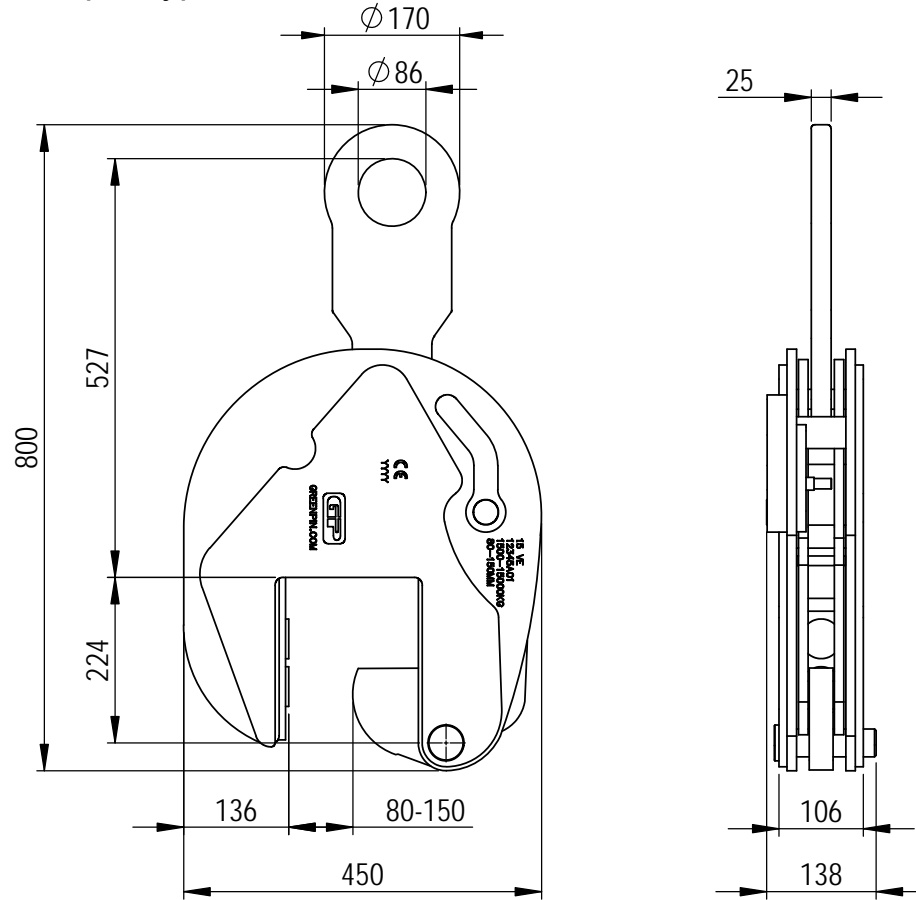

Green Pin BigMouth® Lifting Clamp V-type

Group : P-6616
 Part : PK150ES
 WLL : 15t

0	First Issue	2022/4/1	DL
Rev.	Description	Date	Drawn
Copyright by Van Beest B.V. moreover this document is the property of Van Beest B.V. This document or any part of it may neither be made known, copied or multiplied, nor used for any purpose other than that for which it is specifically furnished, without the prior written consent of Van Beest B.V.			
Title Green Pin BigMouth® Lifting Clamp V-type		Remark	
Plate clamp with enlarged opening for lifting and vertical transportation		P-6616 PK150ES	

P.O. Box 57, 3360 AB Sliedrecht (The Netherlands)
 Industrieweg 6, 3361 HJ Sliedrecht
 Tel. +31(0)184-413300 www.greenpin.com

Format	A4	
Scale	1:9.5	
Drawing number	8249	Rev.
		0

We reserve the right to make amendments on specifications in this drawing without prior notification.