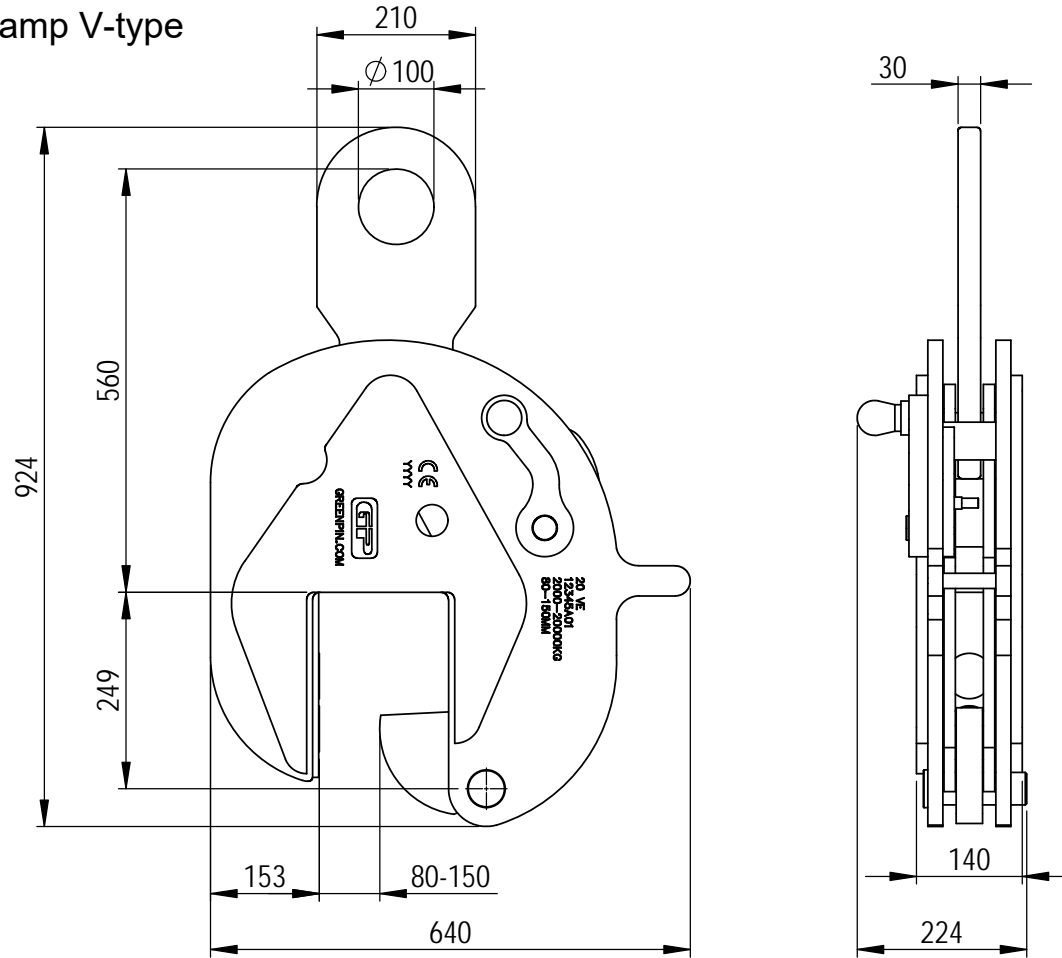

Green Pin BigMouth® Lifting Clamp V-type

Group : P-6616
 Part : PK200ES
 WLL : 20t

0	First Issue	2022/4/1	DL
Rev.	Description	Date	Drawn
Copyright by Van Beest B.V. moreover this document is the property of Van Beest B.V. This document or any part of it may neither be made known, copied or multiplied, nor used for any purpose other than that for which it is specifically furnished, without the prior written consent of Van Beest B.V.			
Title Green Pin BigMouth® Lifting Clamp V-type Plate clamp with enlarged opening for lifting and vertical transportation		Remark P-6616 PK200ES	

P.O. Box 57, 3360 AB Sliedrecht (The Netherlands)
 Industrieweg 6, 3361 HJ Sliedrecht
 Tel. +31(0)184-413300 www.greenpin.com

Format	A4	
Scale	1:10	
Drawing number	8250	Rev.
		0

We reserve the right to make amendments on specifications in this drawing without prior notification.