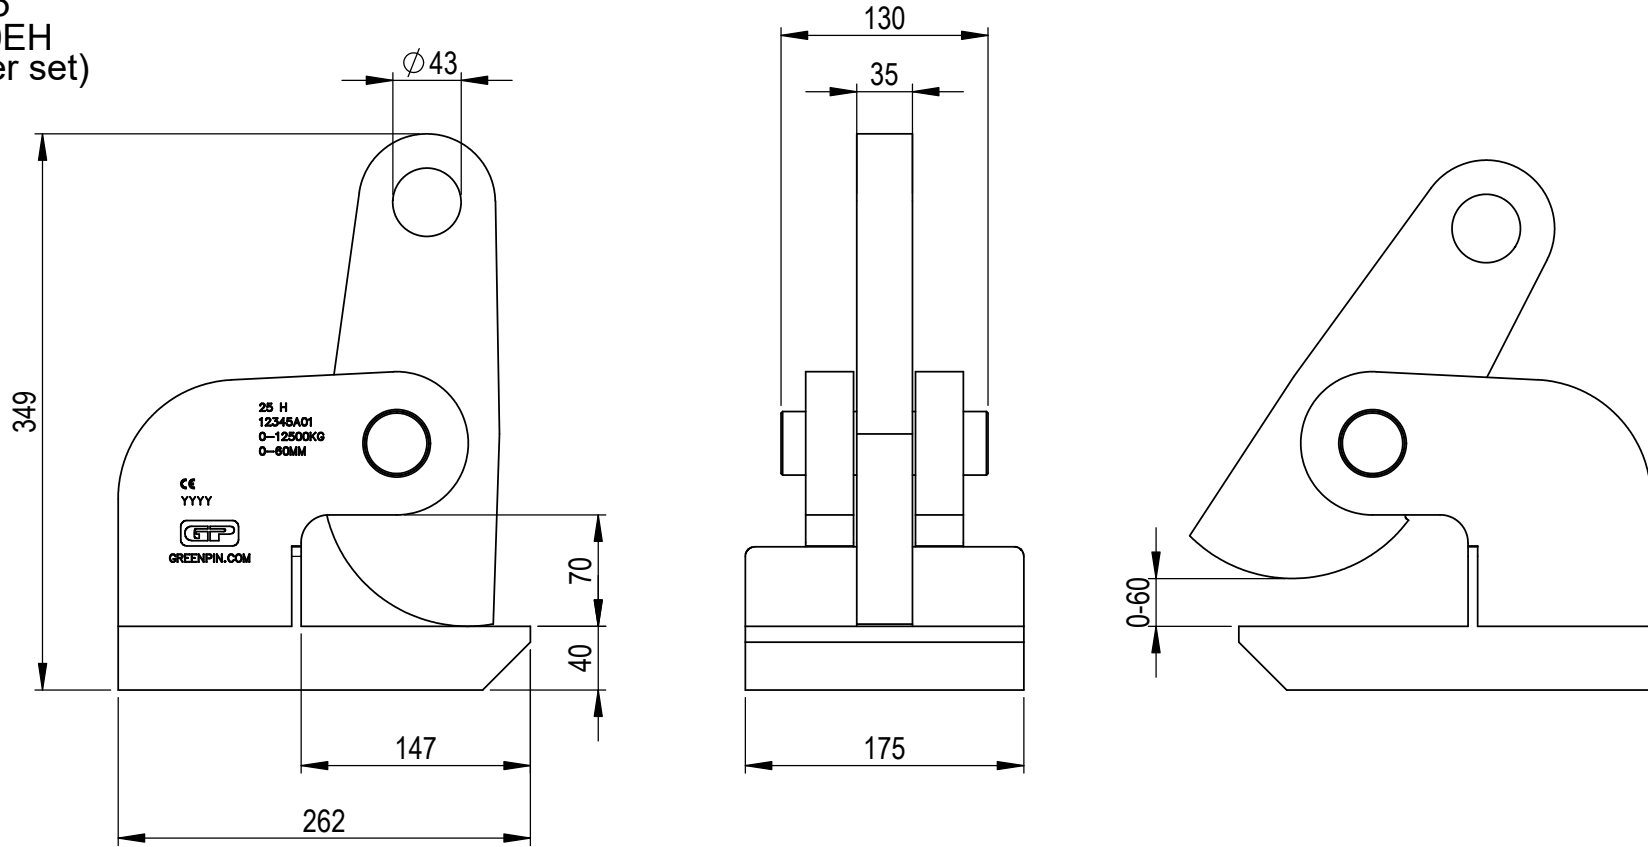

Green Pin® Lifting Clamp H-type

Group : P-6635

Part : PK250EH

WLL : 25t (per set)

0	First Issue	2022/4/1	DL
Rev.	Description	Date	Drawn
Copyright by Van Beest B.V. moreover this document is the property of Van Beest B.V. This document or any part of it may neither be made known, copied or multiplied, nor used for any purpose other than that for which it is specifically furnished, without the prior written consent of Van Beest B.V.			
Title <b>Green Pin® Lifting Clamp H-type</b>		Remark	
Plate clamp for horizontal transportation		P-6635 PK250EH	

**Green Pin®**

P.O. Box 57, 3360 AB Sliedrecht (The Netherlands)  
 Industrieweg 6, 3361 HJ Sliedrecht  
 Tel. +31(0)184-413300 www.greenpin.com

Format	A4	
Scale	1:4.75	
Drawing number	8282	Rev.
		0

We reserve the right to make amendments on specifications in this drawing without prior notification.