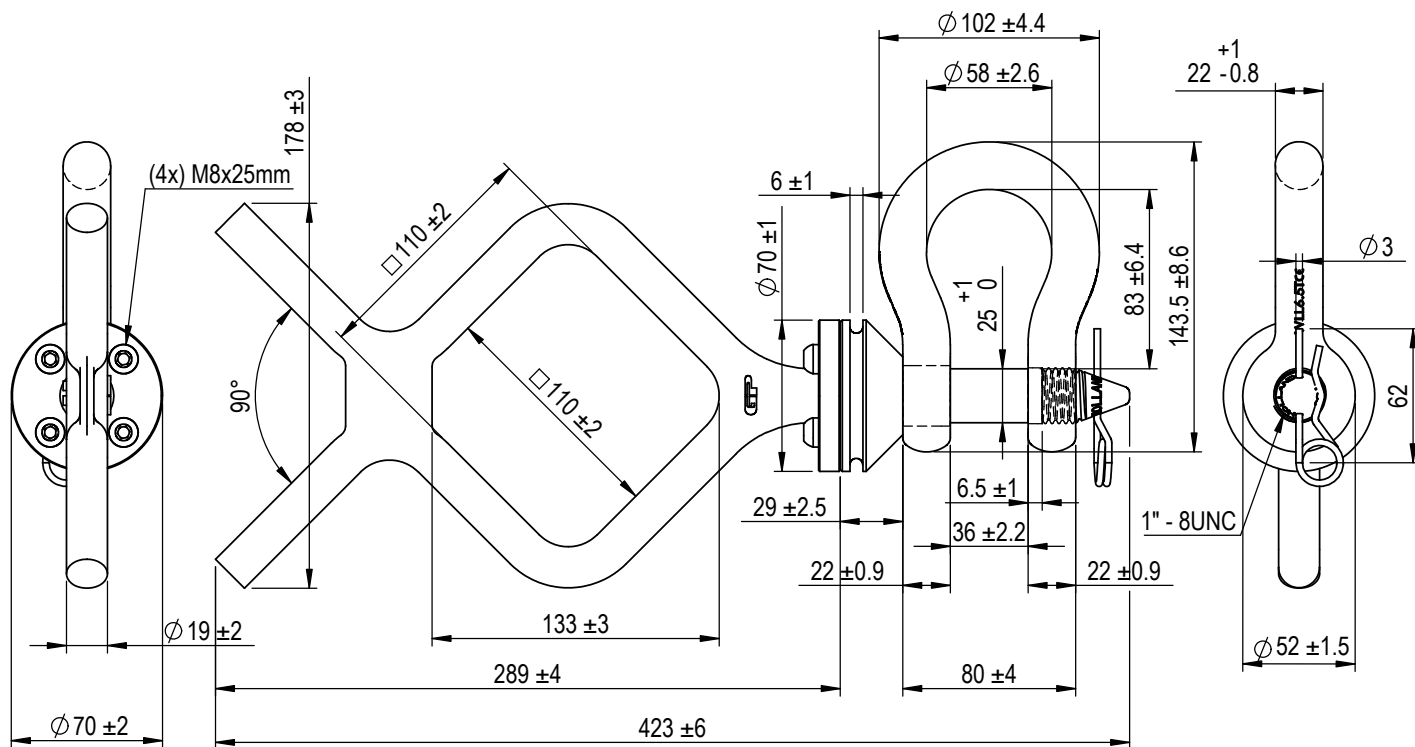

Green Pin® Tapered Pin ROV Shackle F

Group : P-5361F

Part : POGHBB22ROVRLTF

WLL : 6.5t

We reserve the right to make amendments on specifications in this drawing without prior notification.

Rev.	Description	Date	Drawn
0	First Issue	2021/11/1	DL

Green Pin®
P.O. Box 57, 3360 AB Sliedrecht (The Netherlands)
Industrieweg 6, 3361 HJ Sliedrecht
Tel. +31(0)184-413300 www.greenpin.com

Format	A4		
Scale	1:3.5		
Drawing number	6785	Rev.	O

Title **Green Pin® Tapered Pin ROV Shackle F**
Release & retrieve ROV shackle (grade 8) with tapered screw pin and Fishtail handle