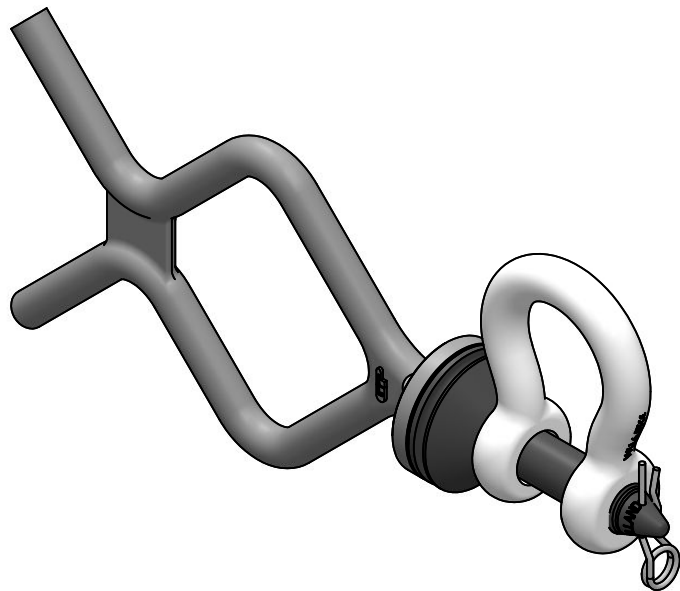

Green Pin® Tapered Pin ROV Shackle F

Group : P-5361F

Part : POGHBB22ROVRLTF

WLL : 6.5t

We reserve the right to make amendments on specifications in this drawing without prior notification.

Rev.	Description	Date	Drawn
0	First Issue	2021/11/1	DL

Green Pin®
P.O. Box 57, 3360 AB Sliedrecht (The Netherlands)
Industrieweg 6, 3361 HJ Sliedrecht
Tel. +31(0)184-413300 www.greenpin.com

Format	A4		
Scale	1:3.5		
Drawing number	6785	Rev.	O

Title **Green Pin® Tapered Pin ROV Shackle F**
Release & retrieve ROV shackle (grade 8) with tapered screw pin and Fishtail handle