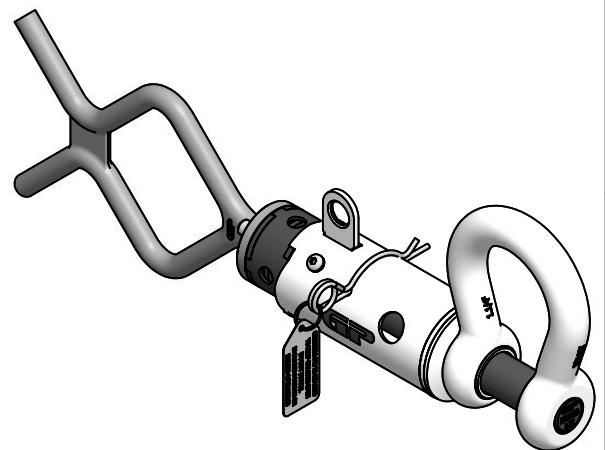

Green Pin® Guided Pin ROV Shackle F
 Group : P-5362F
 Part : POGHBB32ROVSFF
 WLL : 12t

We reserve the right to make amendments on specifications in this drawing without prior notification.

Rev.	Description	Date	Drawn
0	New release	2021/11/1	DL

Green Pin®
 P.O. Box 57, 3360 AB Sliedrecht (The Netherlands)
 Industrieweg 6, 3361 HJ Sliedrecht
 Tel. +31(0)184-413300 www.greenpin.com

Format	A4	
Scale	1:6	

Title	Green Pin® Guided Pin ROV Shackle F Release & retrieve ROV shackle (grade 8) with guiding tube and Fishtail handle	Remark	P-5362F POGHBB32ROVSFF	Drawing number	6735	Rev.	0
-------	---	--------	---------------------------	----------------	------	------	---