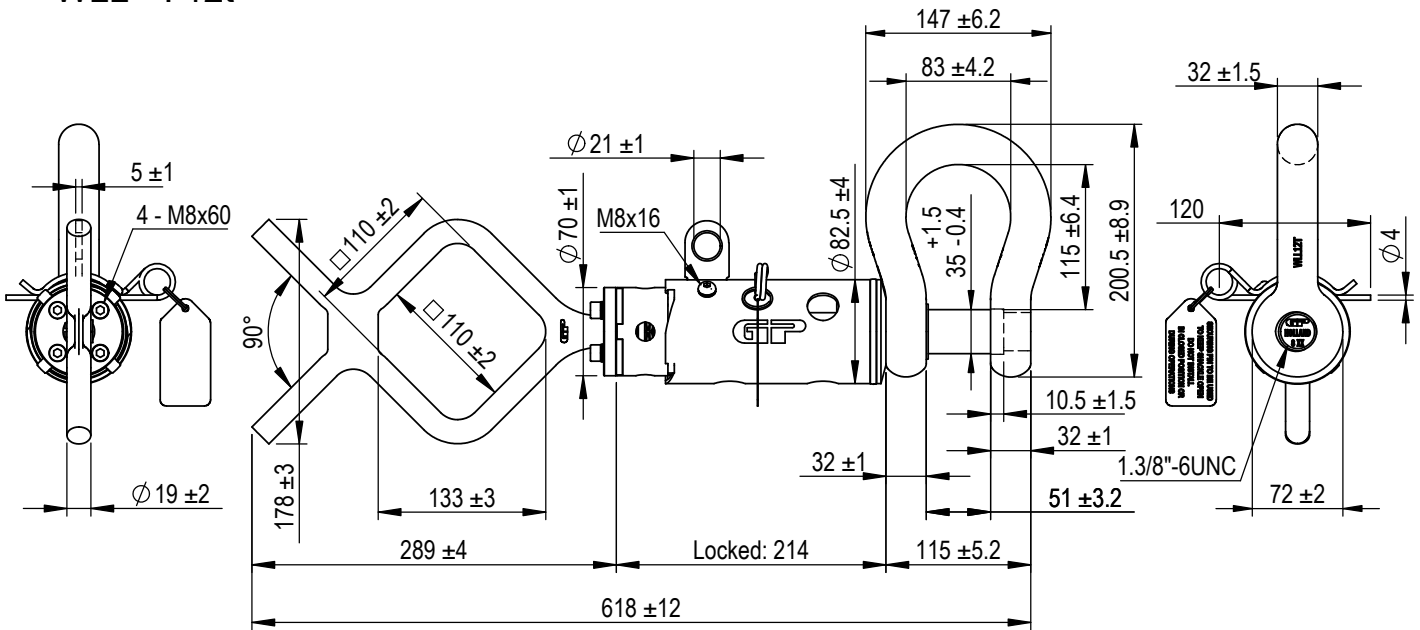

Green Pin® Guided Pin ROV Shackle F
 Group : P-5362F
 Part : POGHBB32ROVSFF
 WLL : 12t

We reserve the right to make amendments on specifications in this drawing without prior notification.

Rev.	Description	Date	Drawn
0	New release	2021/11/1	DL

Green Pin®
 P.O. Box 57, 3360 AB Sliedrecht (The Netherlands)
 Industrieweg 6, 3361 HJ Sliedrecht
 Tel. +31(0)184-413300 www.greenpin.com

Format	A4	
Scale	1:6	

Title	Green Pin® Guided Pin ROV Shackle F Release & retrieve ROV shackle (grade 8) with guiding tube and Fishtail handle	Remark	P-5362F POGHBB32ROVSFF	Drawing number	6735	Rev.	0
-------	---	--------	---------------------------	----------------	------	------	---