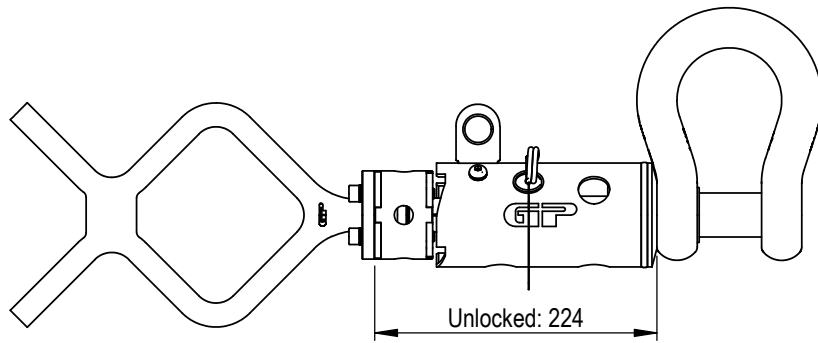

Green Pin® Guided Pin ROV Shackle F
 Group : P-5362F
 Part : POGHBB32ROVSFF
 WLL : 12t

We reserve the right to make amendments on specifications in this drawing without prior notification.

Rev.	Description	Date	Drawn
0	New release	2021/11/1	DL

Green Pin®
 P.O. Box 57, 3360 AB Sliedrecht (The Netherlands)
 Industrieweg 6, 3361 HJ Sliedrecht
 Tel. +31(0)184-413300 www.greenpin.com

Format	A4	
Scale	1:6	

Title	Green Pin® Guided Pin ROV Shackle F Release & retrieve ROV shackle (grade 8) with guiding tube and Fishtail handle	Remark	P-5362F POGHBB32ROVSFF	Drawing number	6735	Rev.	0
-------	---	--------	---------------------------	----------------	------	------	---