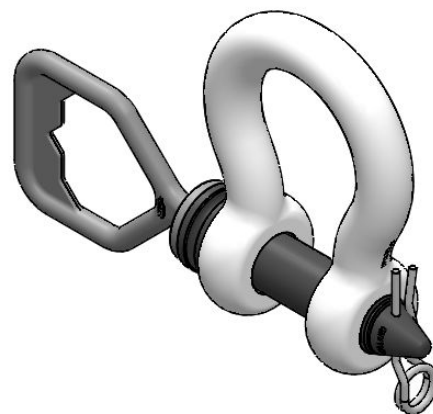

Green Pin® Tapered Pin ROV Shackle D  
 Group : P-5361D  
 Part : POGHBB45ROVRLTD  
 WLL : 25t

We reserve the right to make amendments on specifications in this drawing without prior notification.

Rev.	Description	Date	Drawn
0	First Issue	2021/11/1	DL

**Green Pin®**  
 P.O. Box 57, 3360 AB Sliedrecht (The Netherlands)  
 Industrieweg 6, 3361 HJ Sliedrecht  
 Tel. +31(0)184-413300 www.greenpin.com

Title <b>Green Pin® Tapered Pin ROV Shackle D</b>		Remark <b>P-5361D</b>	
Release & retrieve ROV shackle (grade 8) with tapered pin and D-handle		<b>POGHBB45ROVRLTD</b>	
Format <b>A4</b>		Drawing number <b>6779</b>	
Scale <b>1:4.75</b>		Rev. <b>0</b>	