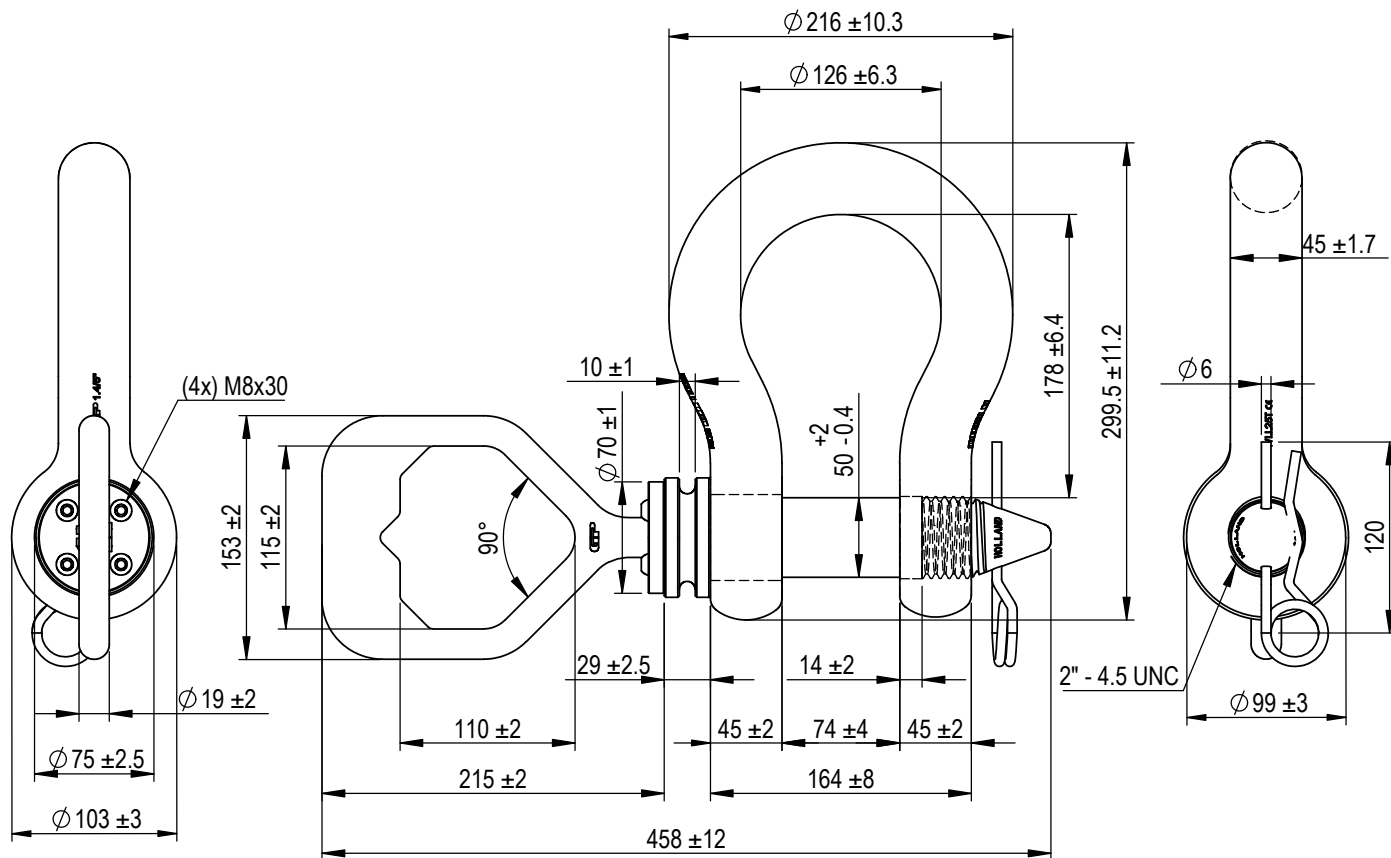

Green Pin® Tapered Pin ROV Shackle D  
 Group : P-5361D  
 Part : POGHBB45ROVRLTD  
 WLL : 25t

We reserve the right to make amendments on specifications in this drawing without prior notification.

Rev.	Description	Date	Drawn
0	First Issue	2021/11/1	DL

**Green Pin®**  
 P.O. Box 57, 3360 AB Sliedrecht (The Netherlands)  
 Industrieweg 6, 3361 HJ Sliedrecht  
 Tel. +31(0)184-413300 www.greenpin.com

Title <b>Green Pin® Tapered Pin ROV Shackle D</b>		Remark <b>P-5361D</b>	
Release & retrieve ROV shackle (grade 8) with tapered pin and D-handle		<b>POGHBB45ROVRLTD</b>	
Format <b>A4</b>		Drawing number <b>6779</b>	
Scale <b>1:4.75</b>		Rev. <b>0</b>	