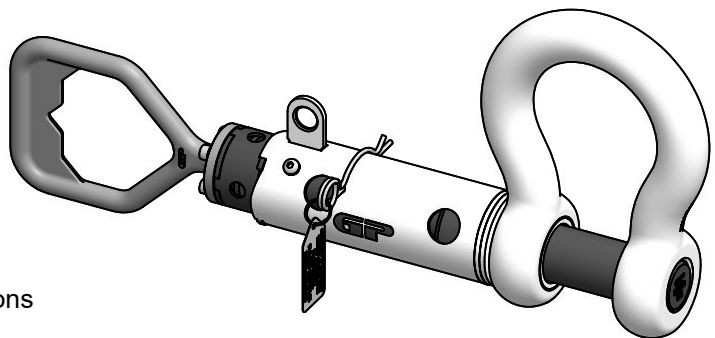

Green Pin® Guided Pin ROV Shackle D
 Group : P-5362D
 Part : POGHBB45ROVSFD
 WLL : 25t

We reserve the right to make amendments on specifications in this drawing without prior notification.

Rev.	Description	Date	Drawn
O	New release	2021/11/1	DL

Green Pin®
 P.O. Box 57, 3360 AB Sliedrecht (The Netherlands)
 Industrieweg 6, 3361 HJ Sliedrecht
 Tel. +31(0)184-413300 www.greenpin.com

Title Green Pin® Guided Pin ROV Shackle D Release & retrieve ROV shackle (grade 8) with guiding tube and D-handle	Remark P-5362D POGHBB45ROVSFD	Format A4 Scale 1:6.5		Drawing number 6727 Rev. O
---	--	--	---	---