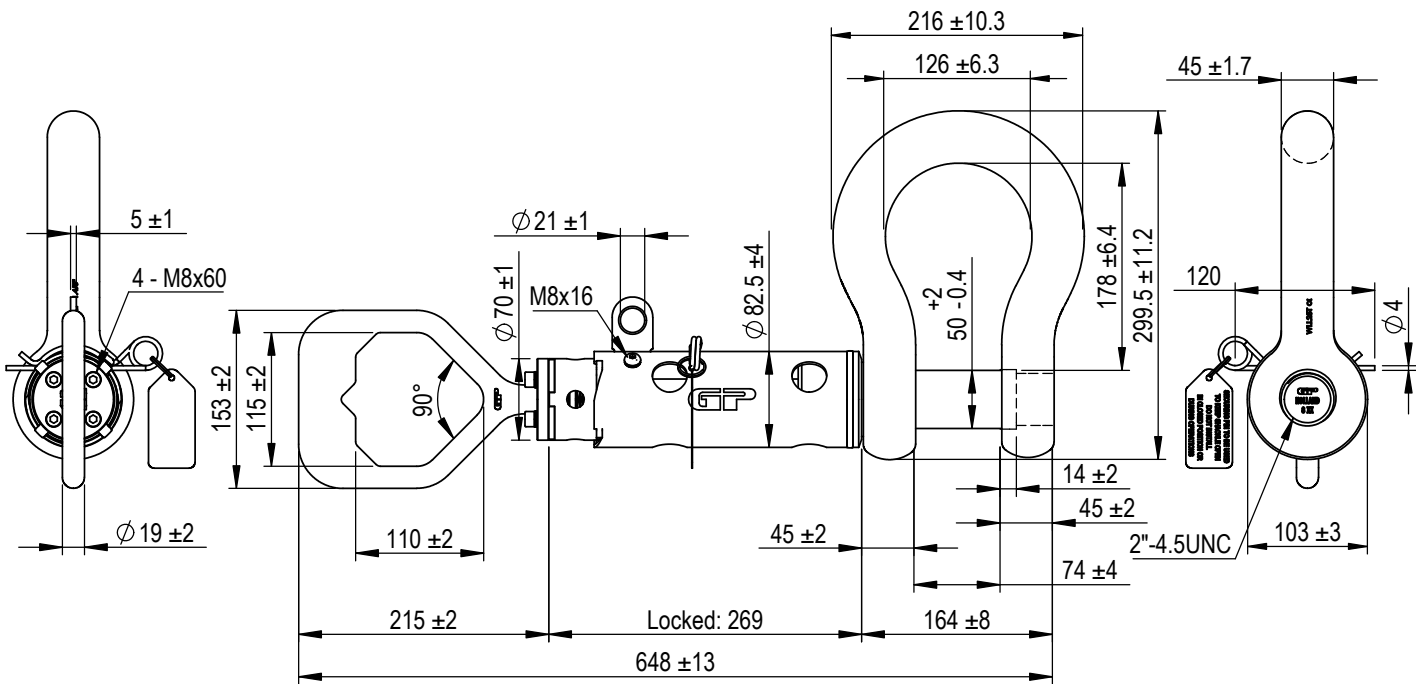

Green Pin® Guided Pin ROV Shackle D
 Group : P-5362D
 Part : POGHBB45ROVSFD
 WLL : 25t

We reserve the right to make amendments on specifications in this drawing without prior notification.

Rev.	Description	Date	Drawn
O	New release	2021/11/1	DL

Green Pin®
 P.O. Box 57, 3360 AB Sliedrecht (The Netherlands)
 Industrieweg 6, 3361 HJ Sliedrecht
 Tel. +31(0)184-413300 www.greenpin.com

Title Green Pin® Guided Pin ROV Shackle D Release & retrieve ROV shackle (grade 8) with guiding tube and D-handle	Remark P-5362D POGHBB45ROVSFD	Format A4 Scale 1:6.5		Drawing number 6727 Rev. O
---	--	--	---	---