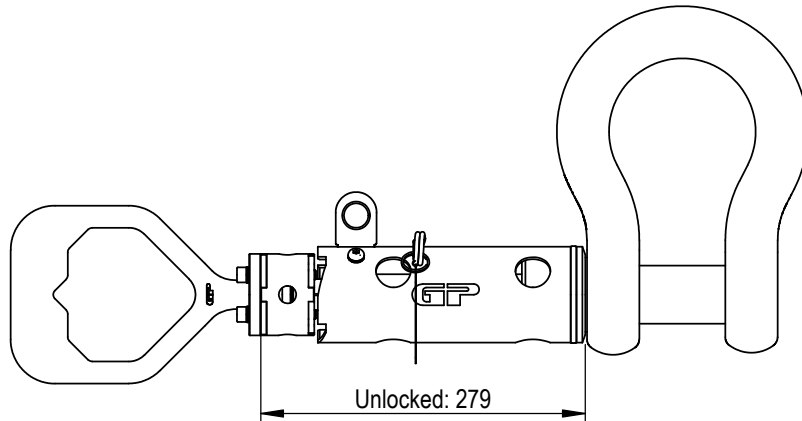

Green Pin® Guided Pin ROV Shackle D
 Group : P-5362D
 Part : POGHBB45ROVSFD
 WLL : 25t

We reserve the right to make amendments on specifications in this drawing without prior notification.

Rev.	Description	Date	Drawn
O	New release	2021/11/1	DL

Green Pin®
 P.O. Box 57, 3360 AB Sliedrecht (The Netherlands)
 Industrieweg 6, 3361 HJ Sliedrecht
 Tel. +31(0)184-413300 www.greenpin.com

Title Green Pin® Guided Pin ROV Shackle D Release & retrieve ROV shackle (grade 8) with guiding tube and D-handle	Remark P-5362D POGHBB45ROVSFD	Format A4 Scale 1:6.5		Drawing number 6727 Rev. O
---	--	--	---	---