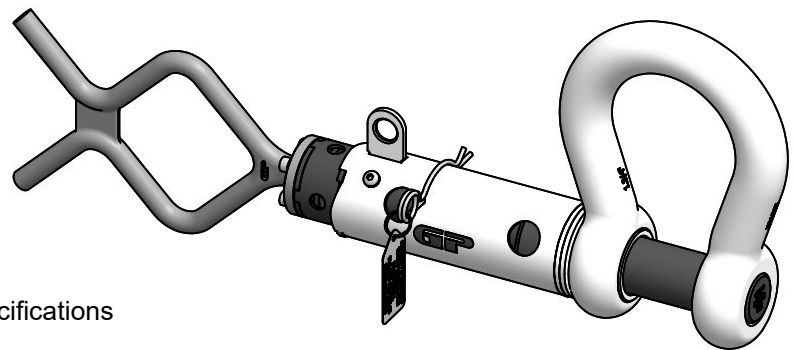

Green Pin® Guided Pin ROV Shackle F  
 Group : P-5362F  
 Part : POGHBB45ROVSFF  
 WLL : 25t

We reserve the right to make amendments on specifications in this drawing without prior notification.

O	New release	2021/11/1	DL
Rev.	Description	Date	Drawn

**Green Pin®**  
 P.O. Box 57, 3360 AB Sliedrecht (The Netherlands)  
 Industrieweg 6, 3361 HJ Sliedrecht  
 Tel. +31(0)184-413300 www.greenpin.com

Format A4  
 Scale 1:6.5

Title	Green Pin® Guided Pin ROV Shackle F Release & retrieve ROV shackle (grade 8) with guiding tube and Fishtail handle	Remark	P-5362F POGHBB45ROVSFF	Drawing number	6737	Rev.	O
-------	---	--------	---------------------------	----------------	------	------	---