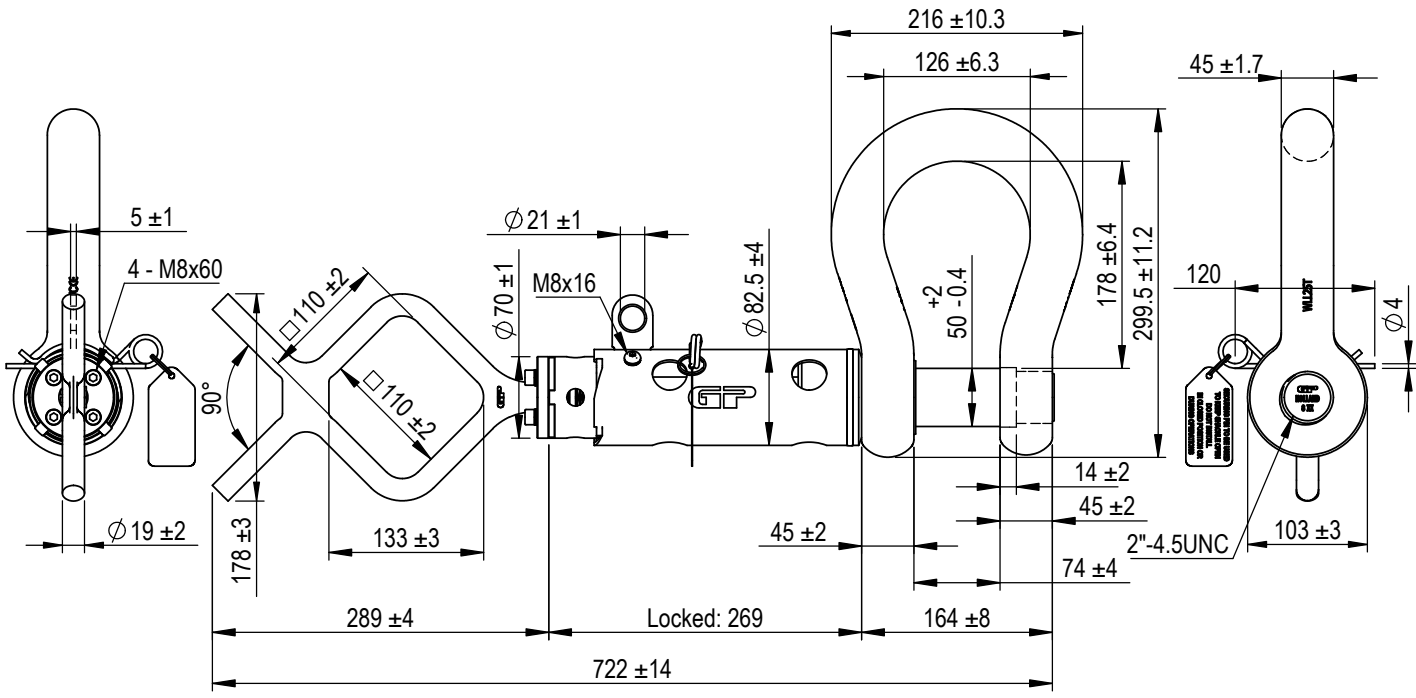

Green Pin® Guided Pin ROV Shackle F  
 Group : P-5362F  
 Part : POGHBB45ROVSFF  
 WLL : 25t

We reserve the right to make amendments on specifications in this drawing without prior notification.

O	New release	2021/11/1	DL
Rev.	Description	Date	Drawn

**Green Pin®**  
 P.O. Box 57, 3360 AB Sliedrecht (The Netherlands)  
 Industrieweg 6, 3361 HJ Sliedrecht  
 Tel. +31(0)184-413300 www.greenpin.com

Format A4  
 Scale 1:6.5

Title	Green Pin® Guided Pin ROV Shackle F Release & retrieve ROV shackle (grade 8) with guiding tube and Fishtail handle	Remark	P-5362F POGHBB45ROVSFF	Drawing number	6737	Rev.	O
-------	---	--------	---------------------------	----------------	------	------	---