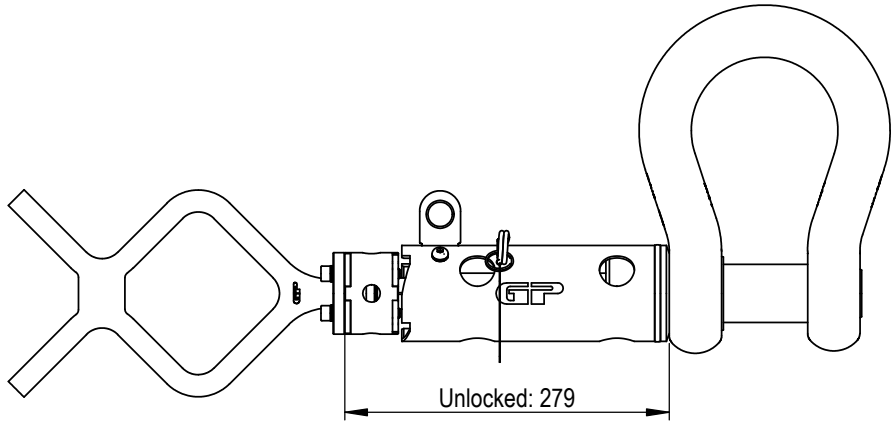

Green Pin® Guided Pin ROV Shackle F  
 Group : P-5362F  
 Part : POGHBB45ROVSFF  
 WLL : 25t

We reserve the right to make amendments on specifications in this drawing without prior notification.

O	New release	2021/11/1	DL
Rev.	Description	Date	Drawn

**Green Pin®**  
 P.O. Box 57, 3360 AB Sliedrecht (The Netherlands)  
 Industrieweg 6, 3361 HJ Sliedrecht  
 Tel. +31(0)184-413300 www.greenpin.com

Format A4  
 Scale 1:6.5

Title	Green Pin® Guided Pin ROV Shackle F Release & retrieve ROV shackle (grade 8) with guiding tube and Fishtail handle	Remark	P-5362F POGHBB45ROVSFF	Drawing number	6737	Rev.	O
-------	---	--------	---------------------------	----------------	------	------	---