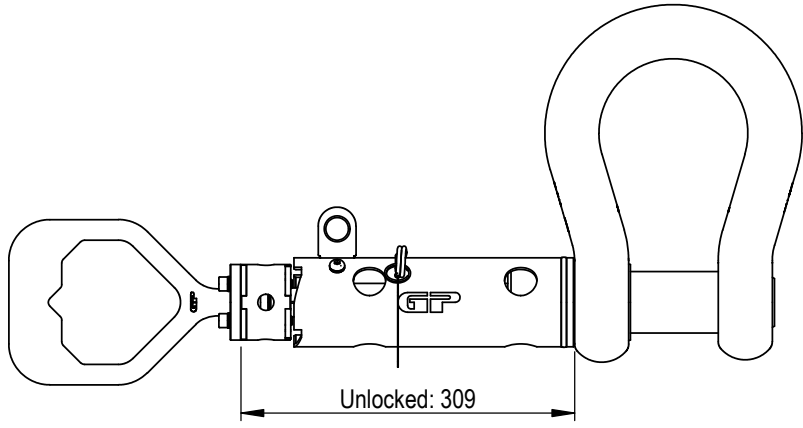

Green Pin® Guided Pin ROV Shackle D  
 Group : P-5362D  
 Part : POGHBB50ROVSFD  
 WLL : 35t

We reserve the right to make amendments on specifications in this drawing without prior notification.

Rev.	Description	Date	Drawn
0	New release	2021/11/1	DL

**Green Pin®**  
 P.O. Box 57, 3360 AB Sliedrecht (The Netherlands)  
 Industrieweg 6, 3361 HJ Sliedrecht  
 Tel. +31(0)184-413300 www.greenpin.com

<b>Title</b> Green Pin® Guided Pin ROV Shackle D Release & retrieve ROV shackle (grade 8) with guiding tube and D-handle	<b>Remark</b> P-5362D POGHBB50ROVSFD	<b>Format</b> A4 <b>Scale</b> 1:7		<b>Drawing number</b> 6728 <b>Rev.</b> 0
---	--	--------------------------------------	---	---