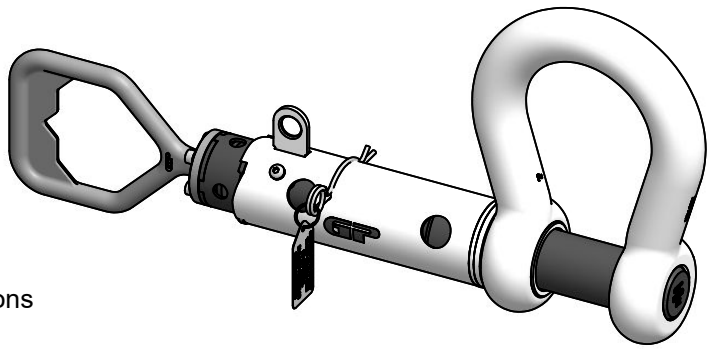

Green Pin® Guided Pin ROV Shackle D  
 Group : P-5362D  
 Part : POGHBB50ROVSFD  
 WLL : 35t

We reserve the right to make amendments on specifications in this drawing without prior notification.

Rev.	Description	Date	Drawn
0	New release	2021/11/1	DL

**Green Pin®**  
 P.O. Box 57, 3360 AB Sliedrecht (The Netherlands)  
 Industrieweg 6, 3361 HJ Sliedrecht  
 Tel. +31(0)184-413300 www.greenpin.com

<b>Title</b> Green Pin® Guided Pin ROV Shackle D Release & retrieve ROV shackle (grade 8) with guiding tube and D-handle	<b>Remark</b> P-5362D POGHBB50ROVSFD	<b>Format</b> A4 <b>Scale</b> 1:7		<b>Drawing number</b> 6728 <b>Rev.</b> 0
---	--	--------------------------------------	---	---