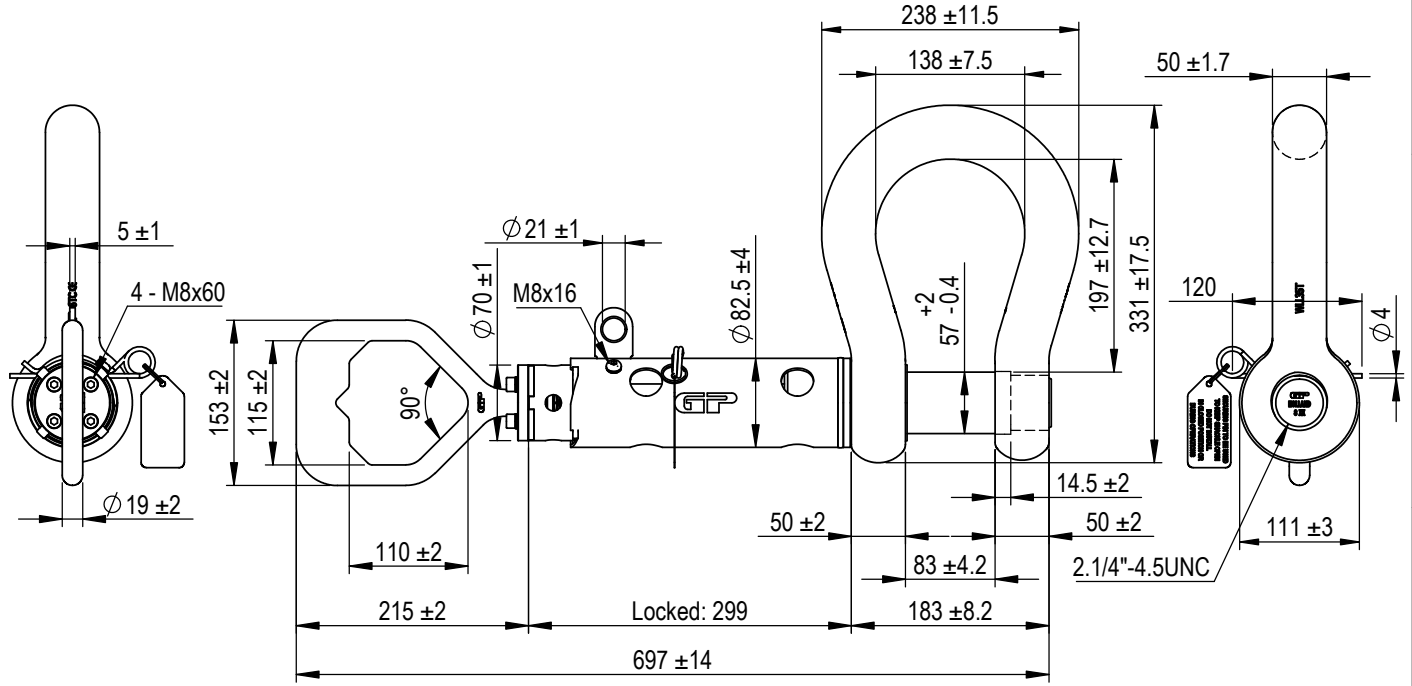

Green Pin® Guided Pin ROV Shackle D  
 Group : P-5362D  
 Part : POGHBB50ROVSFD  
 WLL : 35t

We reserve the right to make amendments on specifications in this drawing without prior notification.

Rev.	Description	Date	Drawn
0	New release	2021/11/1	DL

**Green Pin®**  
 P.O. Box 57, 3360 AB Sliedrecht (The Netherlands)  
 Industrieweg 6, 3361 HJ Sliedrecht  
 Tel. +31(0)184-413300 www.greenpin.com

<b>Title</b> Green Pin® Guided Pin ROV Shackle D Release & retrieve ROV shackle (grade 8) with guiding tube and D-handle	<b>Remark</b> P-5362D POGHBB50ROVSFD	<b>Format</b> A4 <b>Scale</b> 1:7		<b>Drawing number</b> 6728 <b>Rev.</b> 0
---	--	--------------------------------------	---	---