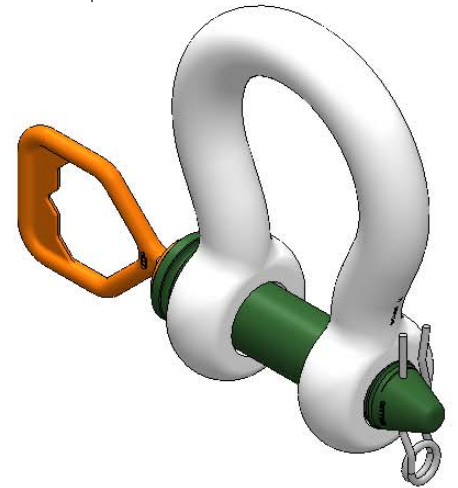

Green Pin® Tapered Pin ROV Shackle D
 Group : P-5361D
 Part : POGHBB65ROVRLTD
 WLL : 55t

We reserve the right to make amendments on specifications in this drawing without prior notification.

Rev.	Description	Date	Drawn
0	First Issue	2021/11/1	DL

Green Pin®
 P.O. Box 57, 3360 AB Sliedrecht (The Netherlands)
 Industrieweg 6, 3361 HJ Sliedrecht
 Tel. +31(0)184-413300 www.greenpin.com

Title Green Pin® Tapered Pin ROV Shackle D		Remark P-5361D POGHBB65ROVRLTD	
Release & retrieve ROV shackle (grade 8) with tapered pin and D-handle		Drawing number 6782	Rev. 0