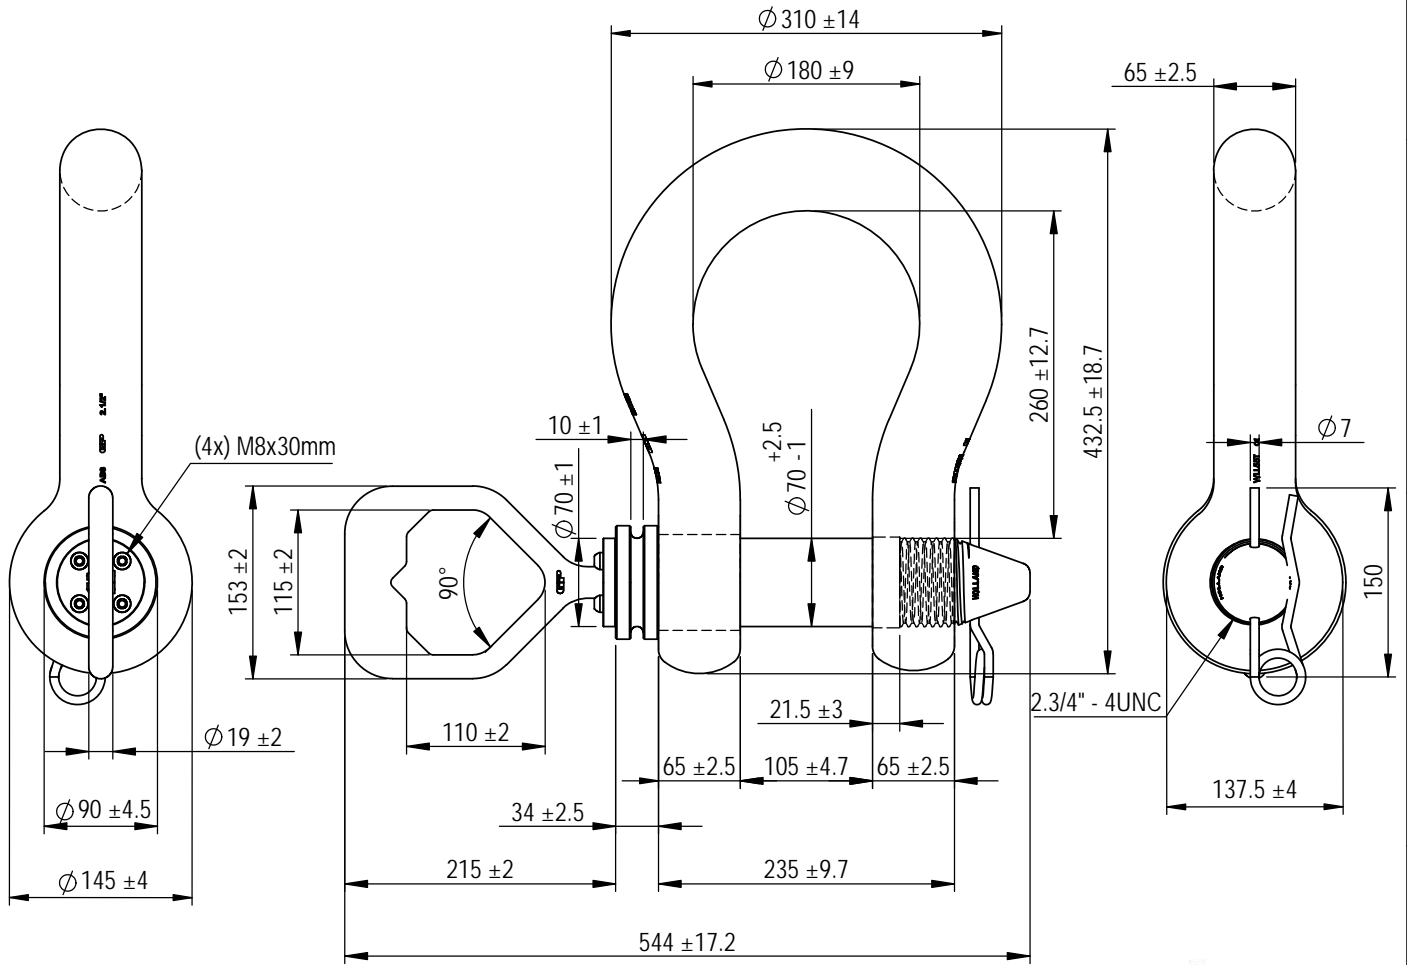

Green Pin® Tapered Pin ROV Shackle D
 Group : P-5361D
 Part : POGHBB65ROVRLTD
 WLL : 55t

We reserve the right to make amendments on specifications in this drawing without prior notification.

Rev.	Description	Date	Drawn
0	First Issue	2021/11/1	DL

Green Pin®
 P.O. Box 57, 3360 AB Sliedrecht (The Netherlands)
 Industrieweg 6, 3361 HJ Sliedrecht
 Tel. +31(0)184-413300 www.greenpin.com

Title Green Pin® Tapered Pin ROV Shackle D		Remark P-5361D POGHBB65ROVRLTD	
Release & retrieve ROV shackle (grade 8) with tapered pin and D-handle		Drawing number 6782	Rev. 0

Format	A4	 
Scale	1:6	