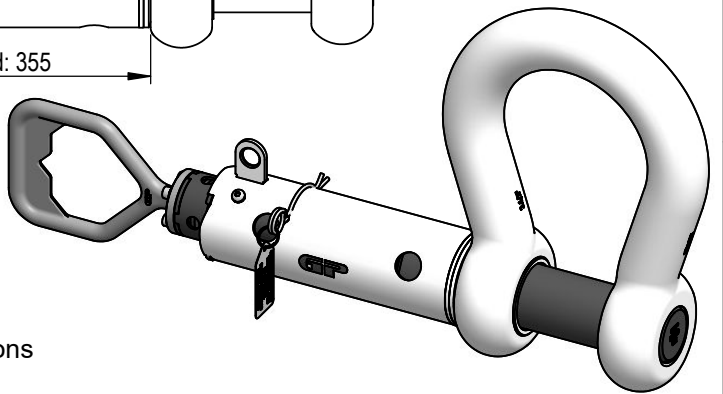

Green Pin® Guided Pin ROV Shackle D
 Group : P-5362D
 Part : POGHBB65ROVSFD
 WLL : 55t

We reserve the right to make amendments on specifications in this drawing without prior notification.

Rev.	Description	Date	Drawn
0	New release	2021/11/1	DL

Green Pin®

P.O. Box 57, 3360 AB Sliedrecht (The Netherlands)
 Industrieweg 6, 3361 HJ Sliedrecht
 Tel. +31(0)184-413300 www.greenpin.com

Title Green Pin® Guided Pin ROV Shackle D		Remark P-5362D	
Release & retrieve ROV shackle (grade 8) with guiding tube and D-handle		POGHBB65ROVSFD	
Format A4	Scale 1:8	Drawing number 6730	Rev. 0