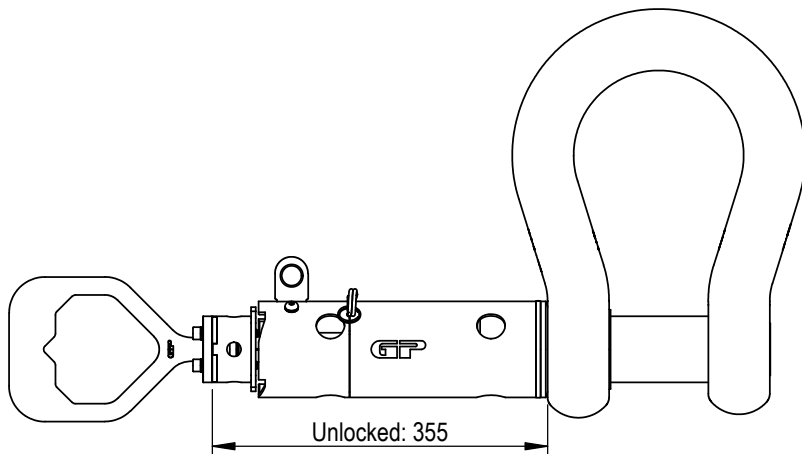

Green Pin® Guided Pin ROV Shackle D
 Group : P-5362D
 Part : POGHBB65ROVSFD
 WLL : 55t

We reserve the right to make amendments on specifications in this drawing without prior notification.

Rev.	Description	Date	Drawn
0	New release	2021/11/1	DL

Green Pin®

P.O. Box 57, 3360 AB Sliedrecht (The Netherlands)
 Industrieweg 6, 3361 HJ Sliedrecht
 Tel. +31(0)184-413300 www.greenpin.com

Title Green Pin® Guided Pin ROV Shackle D		Remark P-5362D	
Release & retrieve ROV shackle (grade 8) with guiding tube and D-handle		POGHBB65ROVSFD	
Format A4	Scale 1:8	Drawing number 6730	Rev. 0