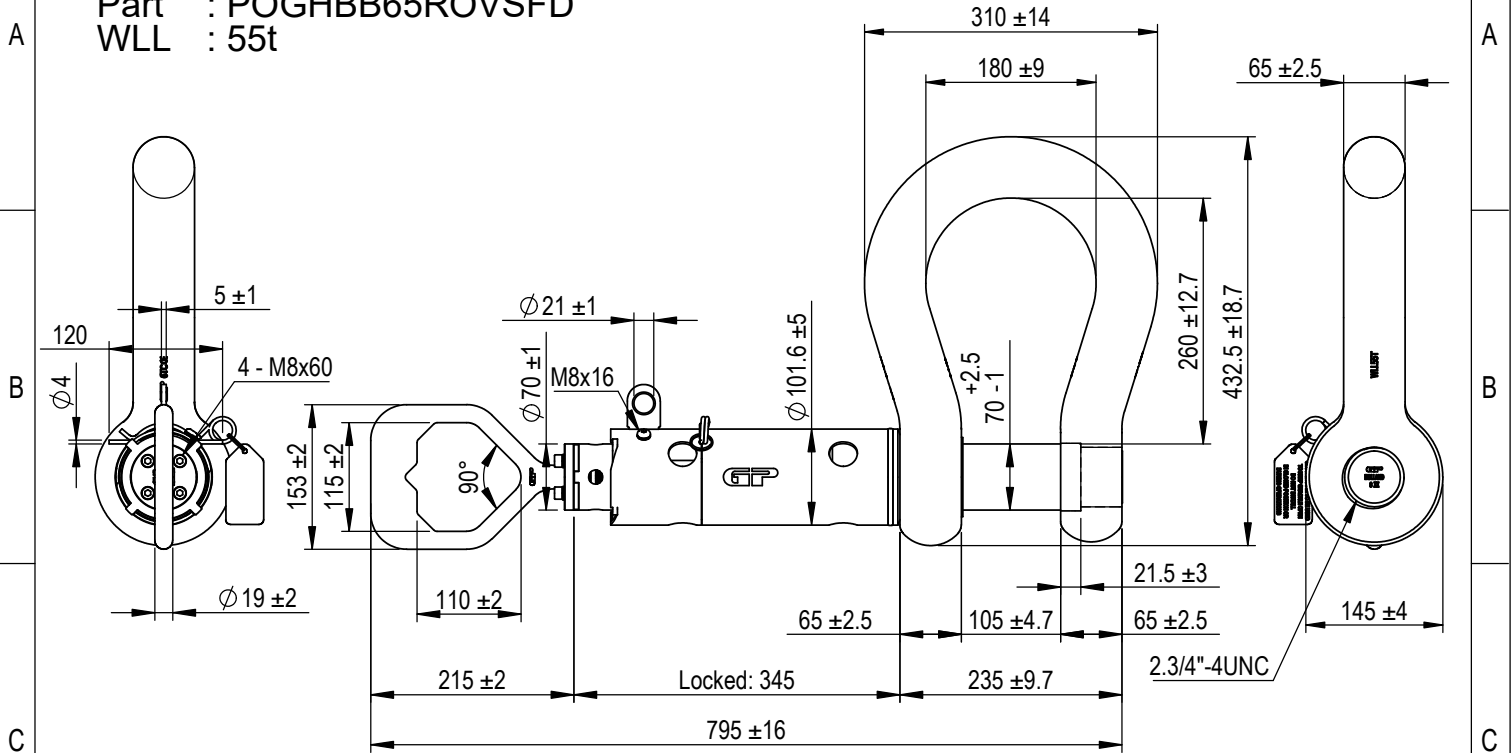

Green Pin® Guided Pin ROV Shackle D
 Group : P-5362D
 Part : POGHBB65ROVSFD
 WLL : 55t

We reserve the right to make amendments on specifications in this drawing without prior notification.

Rev.	Description	Date	Drawn
0	New release	2021/11/1	DL

Green Pin®

P.O. Box 57, 3360 AB Sliedrecht (The Netherlands)
 Industrieweg 6, 3361 HJ Sliedrecht
 Tel. +31(0)184-413300 www.greenpin.com

Title Green Pin® Guided Pin ROV Shackle D		Remark P-5362D	
Release & retrieve ROV shackle (grade 8) with guiding tube and D-handle		POGHBB65ROVSFD	
Format A4	Scale 1:8	Drawing number 6730	Rev. 0