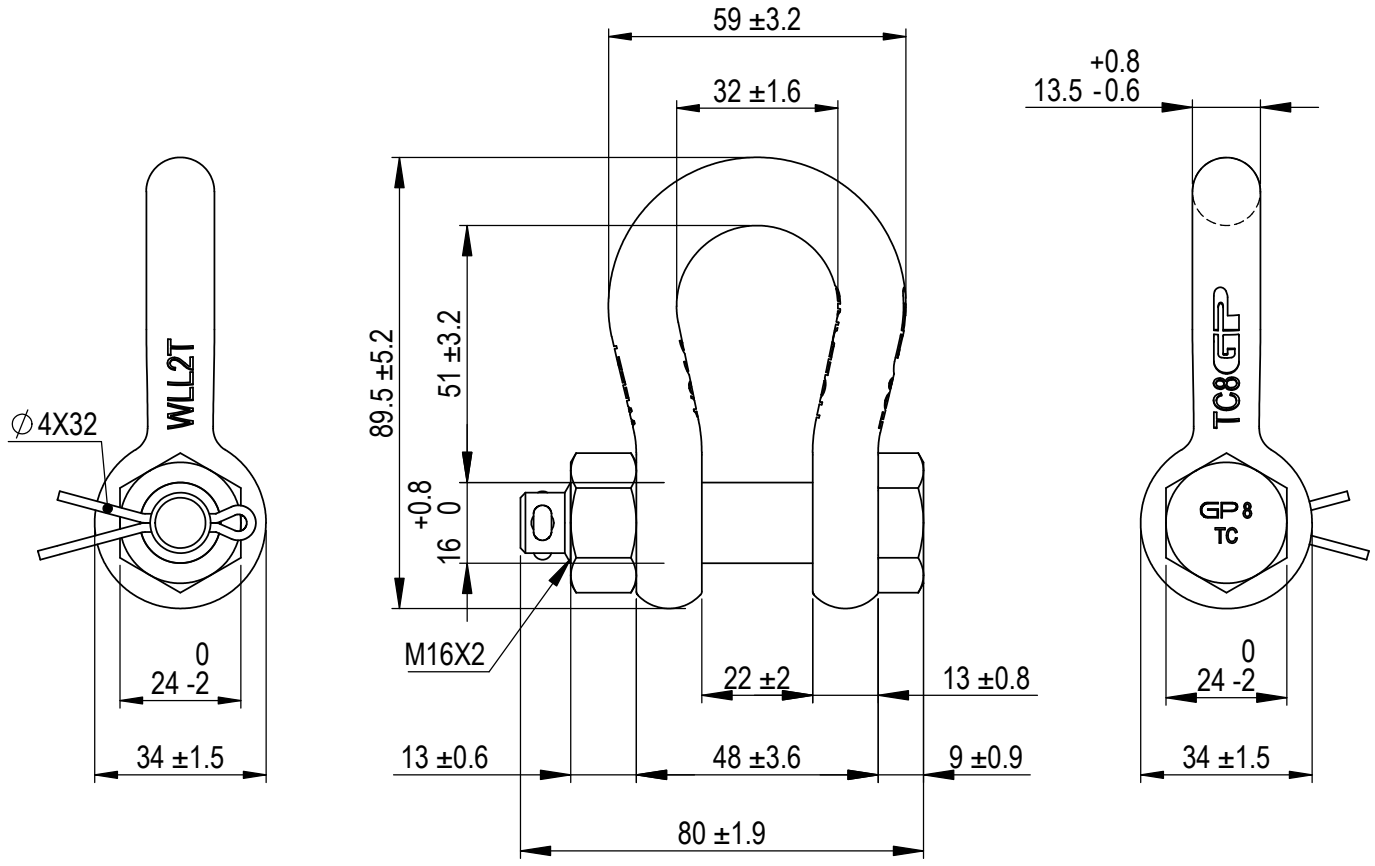

Green Pin Polar<sup>®</sup> Bow Shackle BN  
 Group : G-5163  
 Part : POGHMB13  
 WLL : 2t

We reserve the right to make amendments on specifications in this drawing without prior notification.

Rev.	Description	Date	Drawn
A	Drawing updated	2022-1-1	DL
0	First Issue	31-07-09	H.T.

P.O. Box 57, 3360 AB Sliedrecht (The Netherlands)  
 Industrieweg 6, 3361 HJ Sliedrecht  
 Tel. +31(0)184-413300 www.greenpin.com

Format	A4		
Scale	1:1.5		
Drawing number		5100	Rev.
			A

Title **Green Pin Polar<sup>®</sup> Bow Shackle BN**  
 Grade 8 bow shackle with safety bolt for use under low temperatures