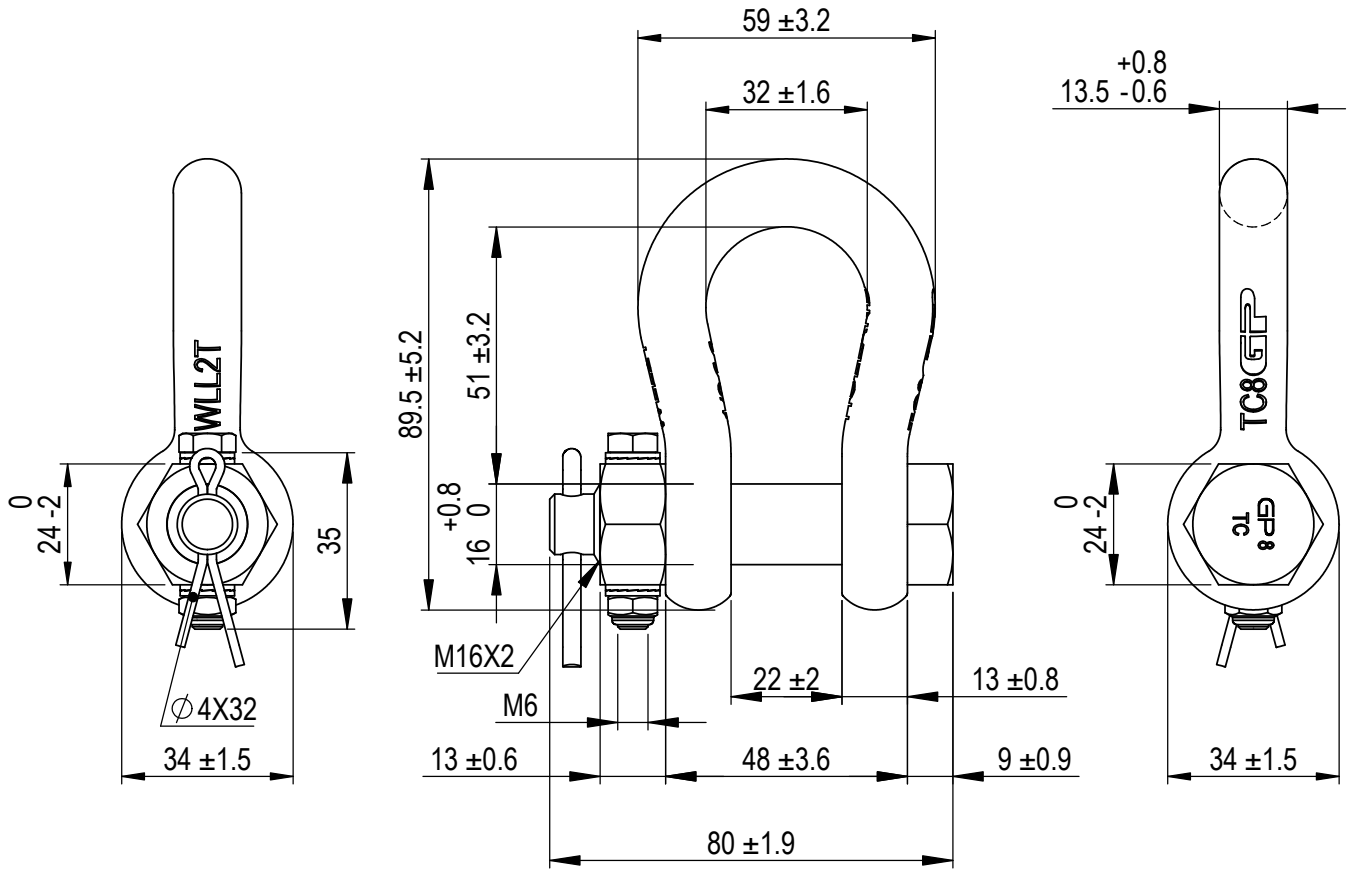

Green Pin Polar® Bow Shackle FN
 Group : G-5143
 Part : POGHMB13FN
 WLL : 2t

We reserve the right to make amendments on specifications in this drawing without prior notification.

Rev.	Description	Date	Drawn
0	First Issue	2022-1-1	DL

Green Pin®
 P.O. Box 57, 3360 AB Sliedrecht (The Netherlands)
 Industrieweg 6, 3361 HJ Sliedrecht
 Tel. +31(0)184-413300 www.greenpin.com

Title Green Pin Polar® Bow Shackle FN Grade 8 bow shackle with safety bolt and fixed nut for use under low temperatures	Remark G-5143 POGHMB13FN	Format A4 Scale 1:1.5		Drawing number 5985	Rev. O
---	---------------------------------------	--	---	-------------------------------	------------------