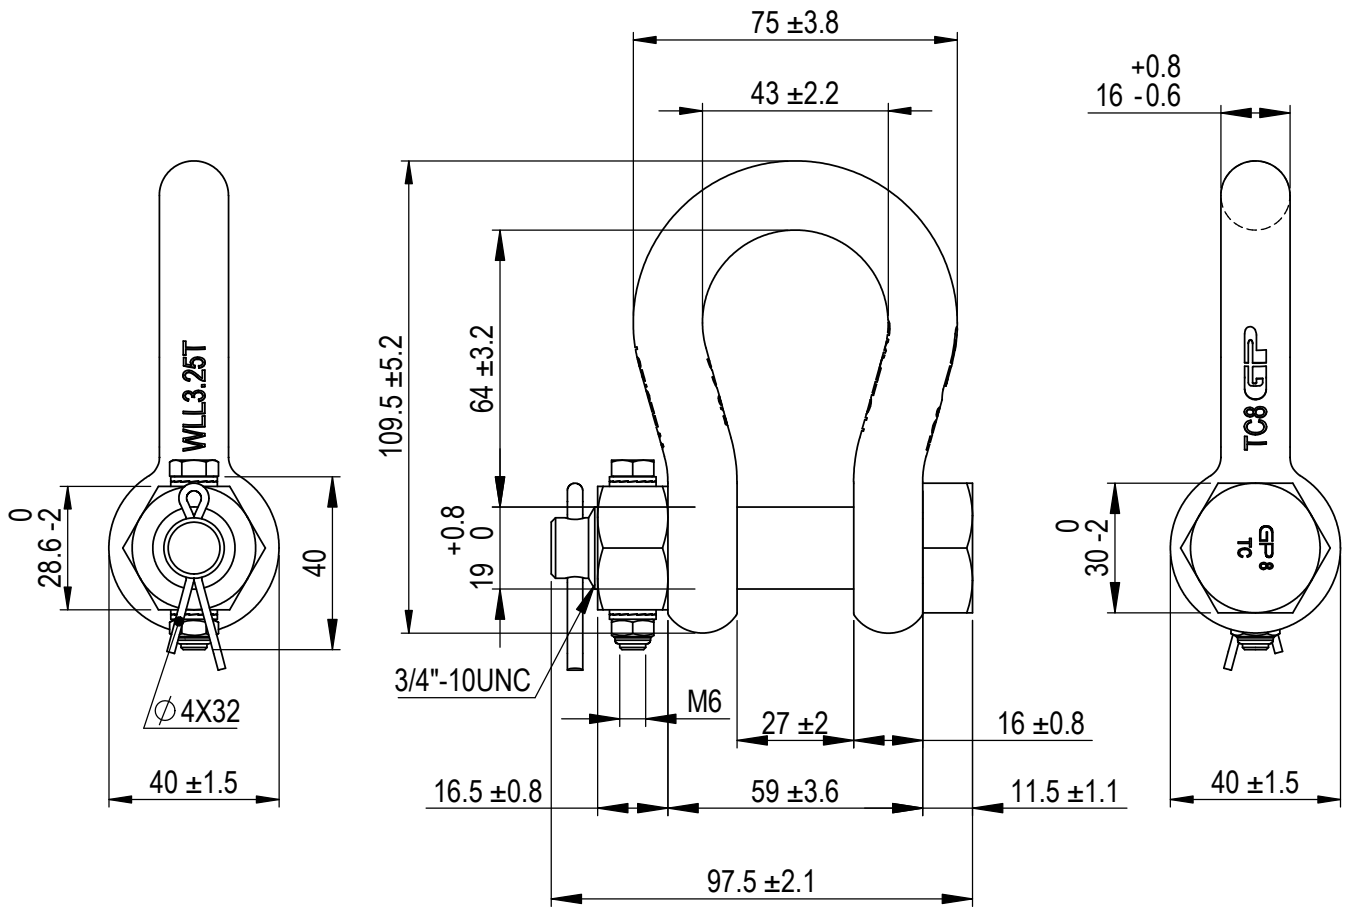

Green Pin Polar® Bow Shackle FN
 Group : G-5143
 Part : POGHMB16FN
 WLL : 3.25t

We reserve the right to make amendments on specifications in this drawing without prior notification.

Rev.	Description	Date	Drawn
0	First Issue	2022-1-1	DL

Green Pin®
 P.O. Box 57, 3360 AB Sliedrecht (The Netherlands)
 Industrieweg 6, 3361 HJ Sliedrecht
 Tel. +31(0)184-413300 www.greenpin.com

Title Green Pin Polar® Bow Shackle FN		Remark G-5143 POGHMB16FN	
Grade 8 bow shackle with safety bolt and fixed nut for use under low temperatures		Drawing number 5986	Rev. 0