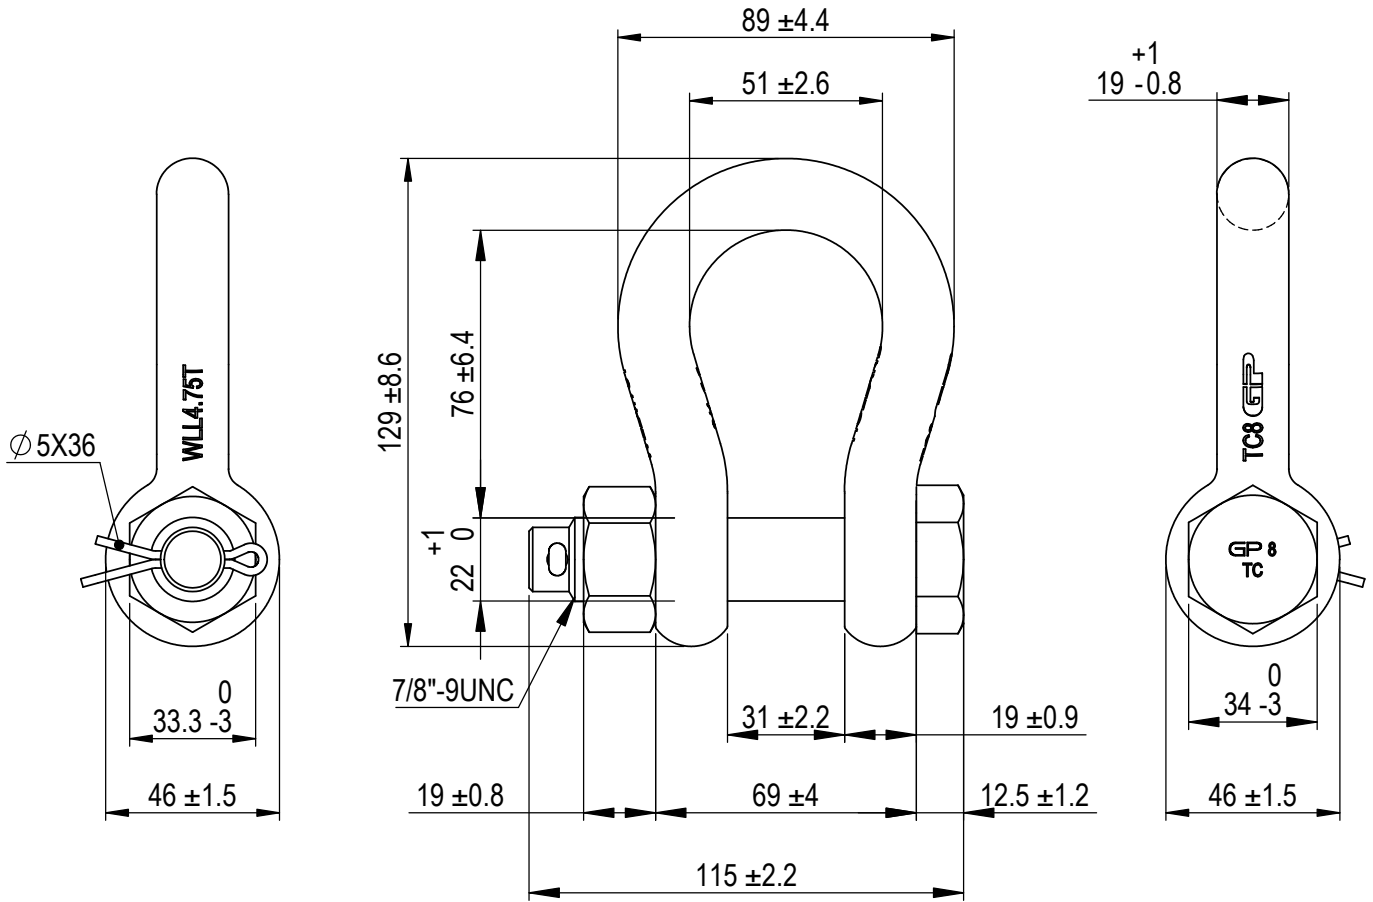

Green Pin Polar® Bow Shackle BN
 Group : G-5163
 Part : POGHMB19
 WLL : 4.75t

We reserve the right to make amendments on specifications in this drawing without prior notification.

Rev.	Description	Date	Drawn
A	Drawing updated	2022-1-1	DL
0	First Issue	31-07-09	H.T.

P.O. Box 57, 3360 AB Sliedrecht (The Netherlands)
 Industrieweg 6, 3361 HJ Sliedrecht
 Tel. +31(0)184-413300 www.greenpin.com

Format	A4		
Scale	1:2		
Drawing number		Rev.	
5102		A	

Title **Green Pin Polar® Bow Shackle BN**
 Grade 8 bow shackle with safety bolt for use under low temperatures