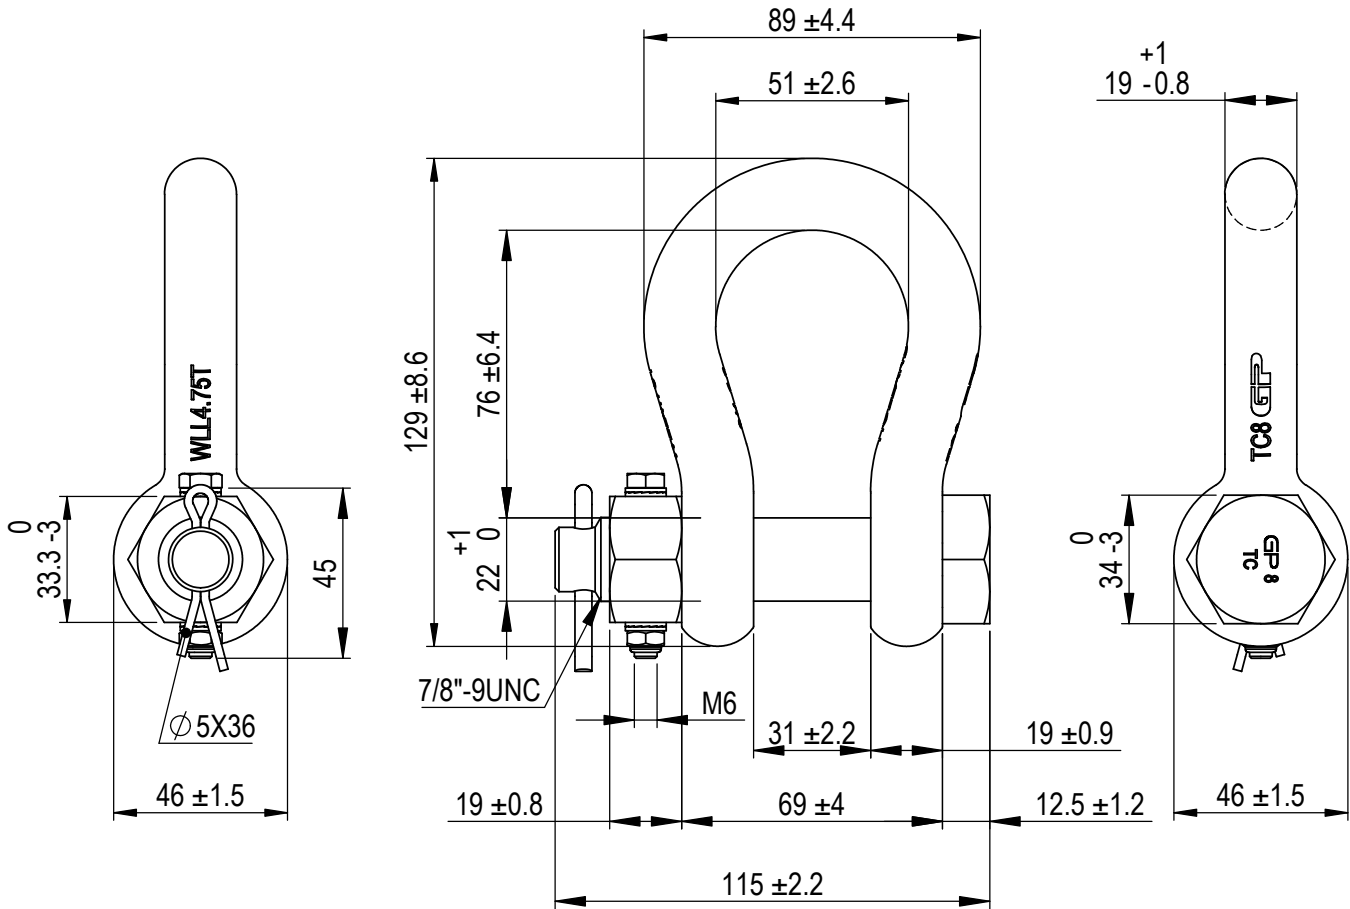

Green Pin Polar® Bow Shackle FN
 Group : G-5143
 Part : POGHMB19FN
 WLL : 4.75t

We reserve the right to make amendments on specifications in this drawing without prior notification.

Rev.	Description	Date	Drawn
0	First Issue	2022-1-1	DL

Green Pin®
 P.O. Box 57, 3360 AB Sliedrecht (The Netherlands)
 Industrieweg 6, 3361 HJ Sliedrecht
 Tel. +31(0)184-413300 www.greenpin.com

Title Green Pin Polar® Bow Shackle FN Grade 8 bow shackle with safety bolt and fixed nut for use under low temperatures	Remark G-5143 POGHMB19FN	Format A4 Scale 1:2	 
		Drawing number 5987	Rev. O