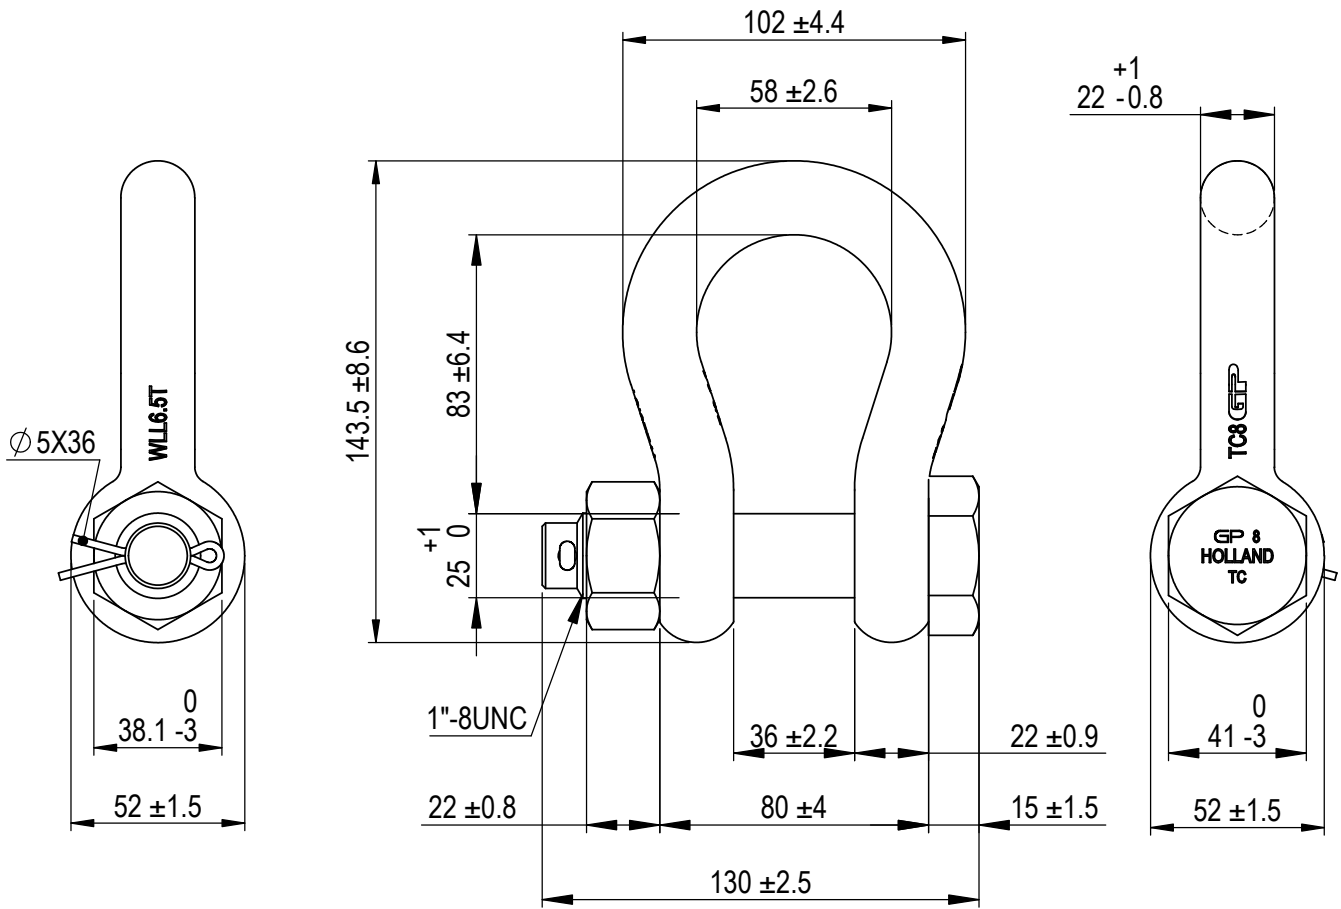

Green Pin Polar® Bow Shackle BN  
 Group : G-5163  
 Part : POGHMB22  
 WLL : 6.5t

We reserve the right to make amendments on specifications in this drawing without prior notification.

| Rev. | Description     | Date     | Drawn |
|------|-----------------|----------|-------|
| A    | Drawing updated | 2022-1-1 | DL    |
| 0    | First Issue     | 2020/4/1 | DL    |

Remark  
 G-5163  
 POGHMB22

|                |        |   |
|----------------|--------|---|
| Format         | A4     |   |
| Scale          | 1:2.25 |   |
| Drawing number | 5103   | Rev.  |
|                |        | A   |