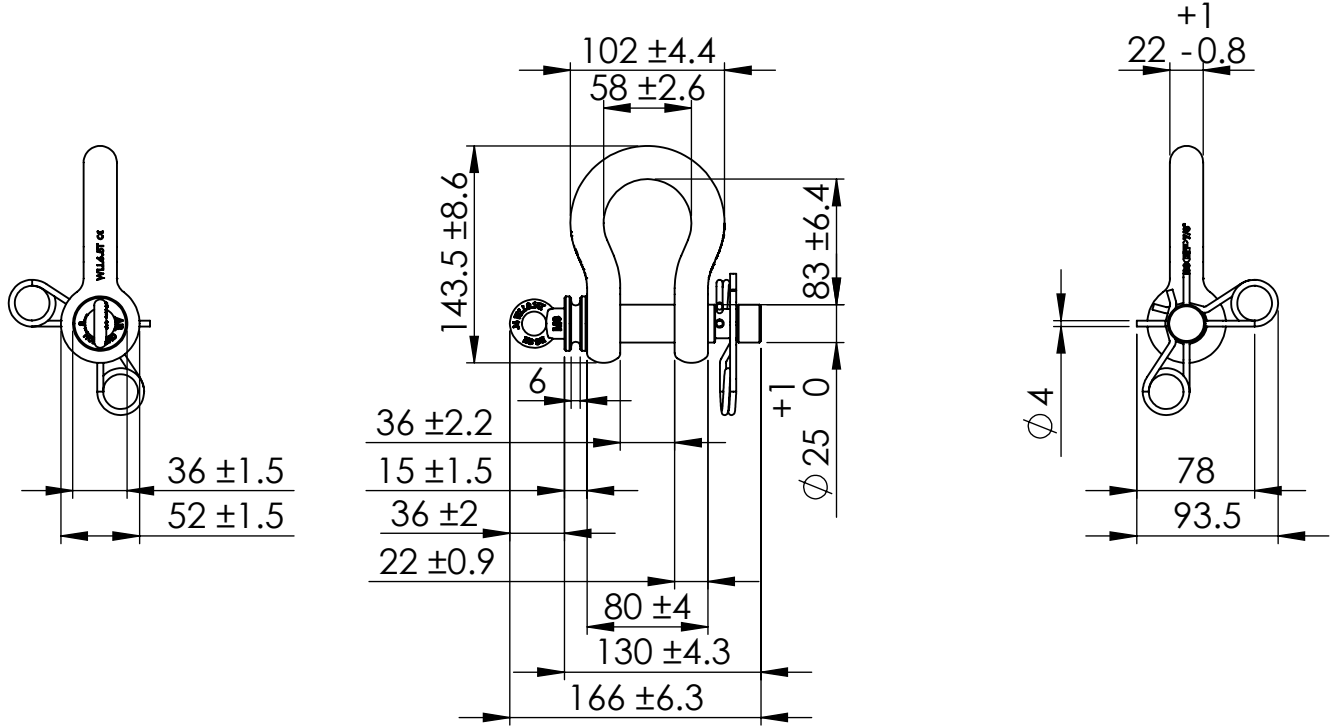

Green Pin[®] Spring Pin ROV Shackles
 Group : P-5363
 Part : POGHMB22ROVRL
 WLL : 6.5 t

We reserve the right to make amendments on specifications in this drawing without prior notification.

Rev.	Description	Date	Drawn
A	Total bolt length changed	06-08-2019	RB
0	First Issue	06-05-2013	AH

Title	Green Pin [®] Spring Pin ROV Shackles	Remark	P-5363 POGHMB22ROVRL	Format	A4		Rev.	A
				Scale	1:5			