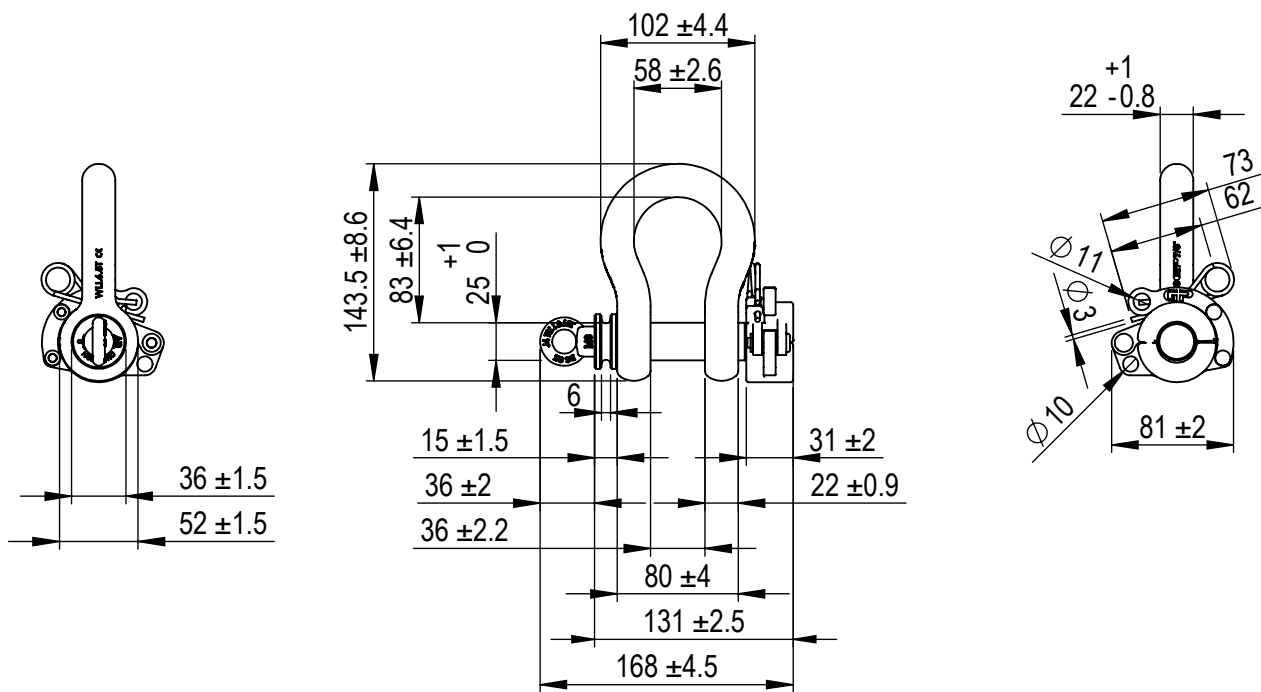

Green Pin[®] Locking Clamp ROV Shackles
 Group : P-5365
 Part : POGHMB22ROVRLLC
 WLL : 6.5 t

We reserve the right to make amendments on specifications in this drawing without prior notification.

Rev.	Description	Date	Drawn
A	New locking clamp	21-6-2019	RB
0	First Issue	29-05-2013	AH

Title	Green Pin [®] Locking Clamp ROV Shackles	Remark	P-5365 POGHMB22ROVRLLC	Format	A4		
				Scale	1:5		
				Drawing number	6750	Rev.	A