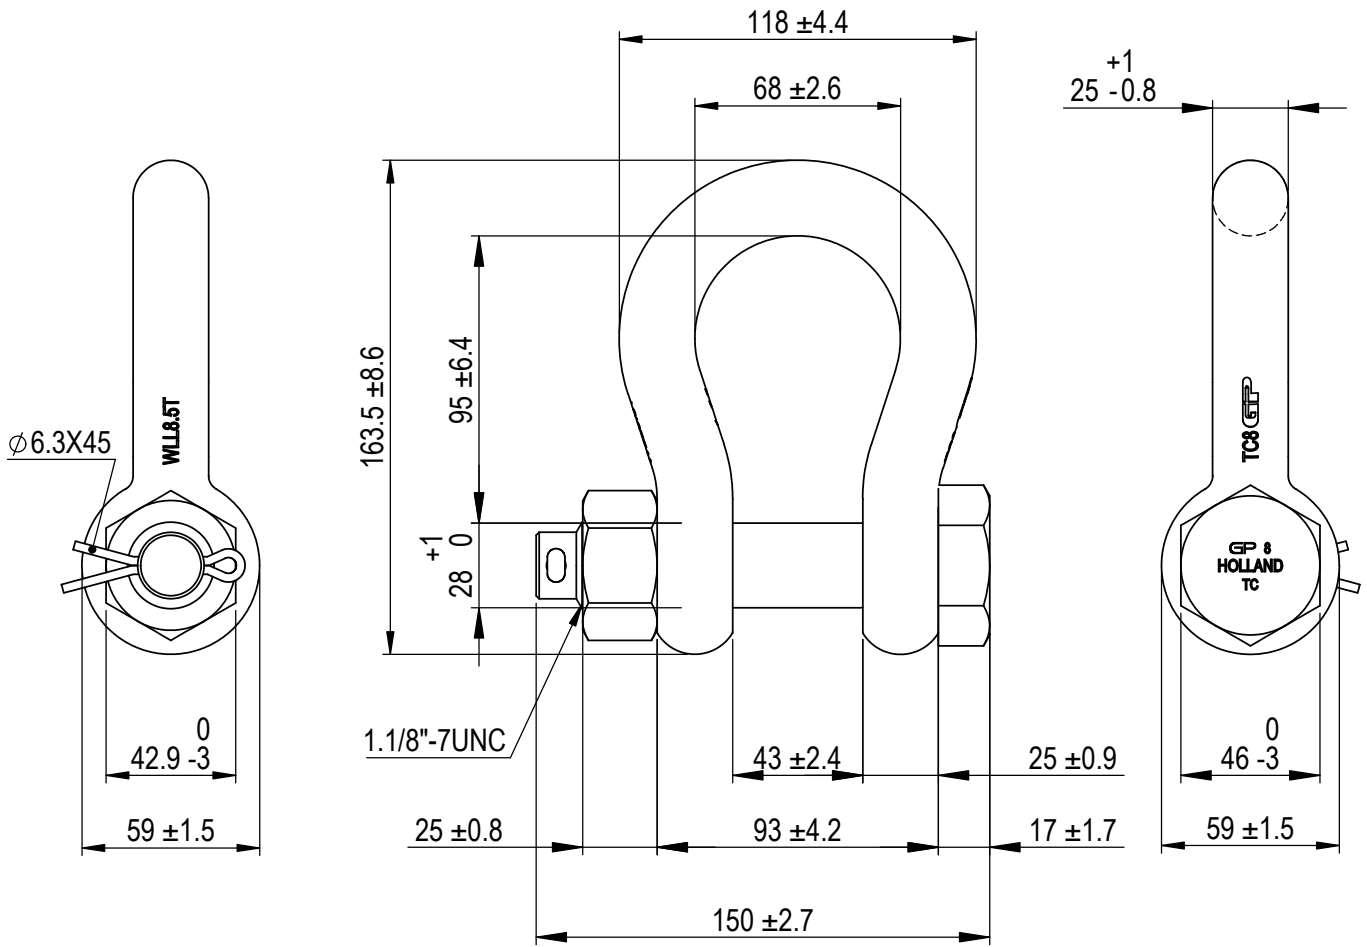

Green Pin Polar® Bow Shackle BN
 Group : G-5163
 Part : POGHMB25
 WLL : 8.5t

We reserve the right to make amendments on specifications in this drawing without prior notification.

Rev.	Description	Date	Drawn
A	Drawing updated	2022-1-1	DL
0	First Issue	31-07-09	H.T.

Green Pin®
 P.O. Box 57, 3360 AB Sliedrecht (The Netherlands)
 Industrieweg 6, 3361 HJ Sliedrecht
 Tel. +31(0)184-413300 www.greenpin.com

Title Green Pin Polar® Bow Shackle BN Grade 8 bow shackle with safety bolt for use under low temperatures		Remark G-5163 POGHMB25		Format A4 Scale 1:2.5	 
			Drawing number 5104	Rev. A	