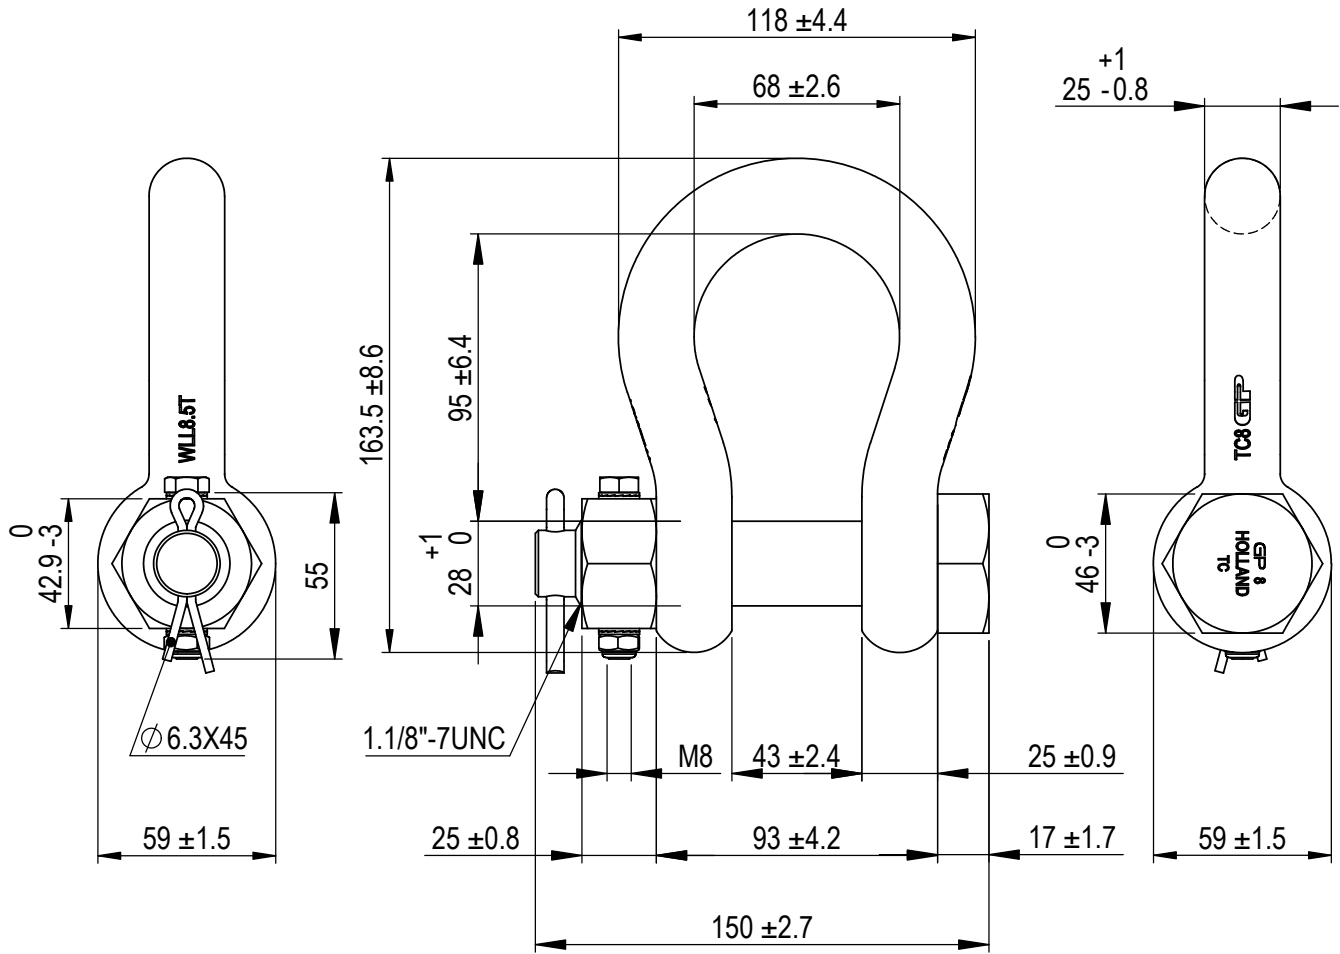

Green Pin Polar[®] Bow Shackle FN
 Group : G-5143
 Part : POGHMB25FN
 WLL : 8.5t

We reserve the right to make amendments on specifications in this drawing without prior notification.

Rev.	Description	Date	Drawn
0	First Issue	2022-1-1	DL

Green Pin[®]
 P.O. Box 57, 3360 AB Sliedrecht (The Netherlands)
 Industrieweg 6, 3361 HJ Sliedrecht
 Tel. +31(0)184-413300 www.greenpin.com

Title Green Pin Polar [®] Bow Shackle FN Grade 8 bow shackle with safety bolt and fixed nut for use under low temperatures	Remark G-5143 POGHMB25FN	Format A4 Scale 1:2.5	 
		Drawing number 5989	Rev. O