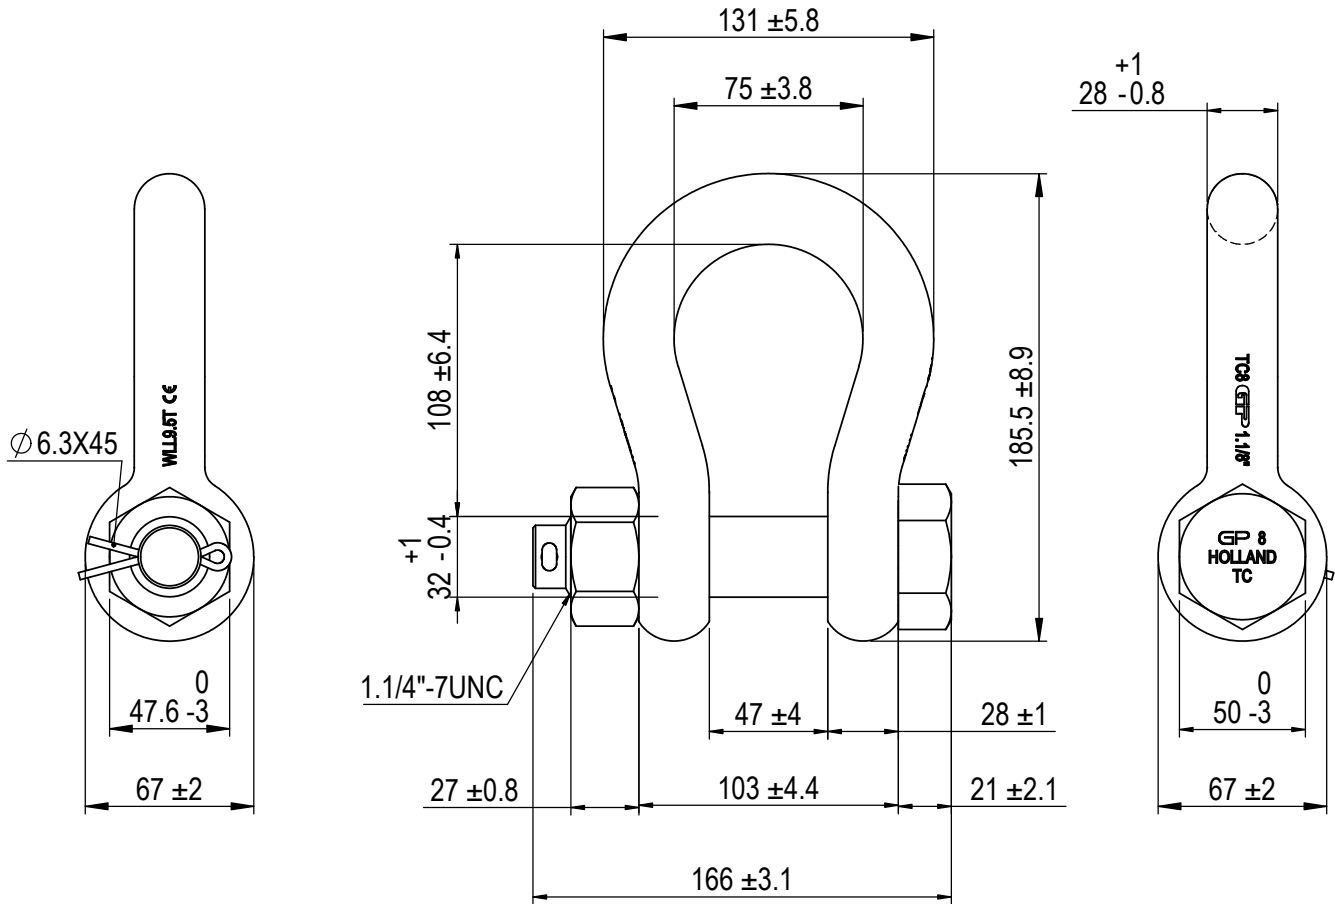

Green Pin Polar[®] Bow Shackle BN
 Group : G-5163
 Part : POGHMB28
 WLL : 9.5t

We reserve the right to make amendments on specifications in this drawing without prior notification.

Rev.	Description	Date	Drawn
A	Drawing updated	2022-1-1	DL
0	First Issue	31-07-09	H.T.

P.O. Box 57, 3360 AB Sliedrecht (The Netherlands)
 Industrieweg 6, 3361 HJ Sliedrecht
 Tel. +31(0)184-413300 www.greenpin.com

Format	A4		
Scale	1:3		
Drawing number		5105	Rev.
			A

Title **Green Pin Polar[®] Bow Shackle BN**
 Grade 8 bow shackle with safety bolt for use under low temperatures