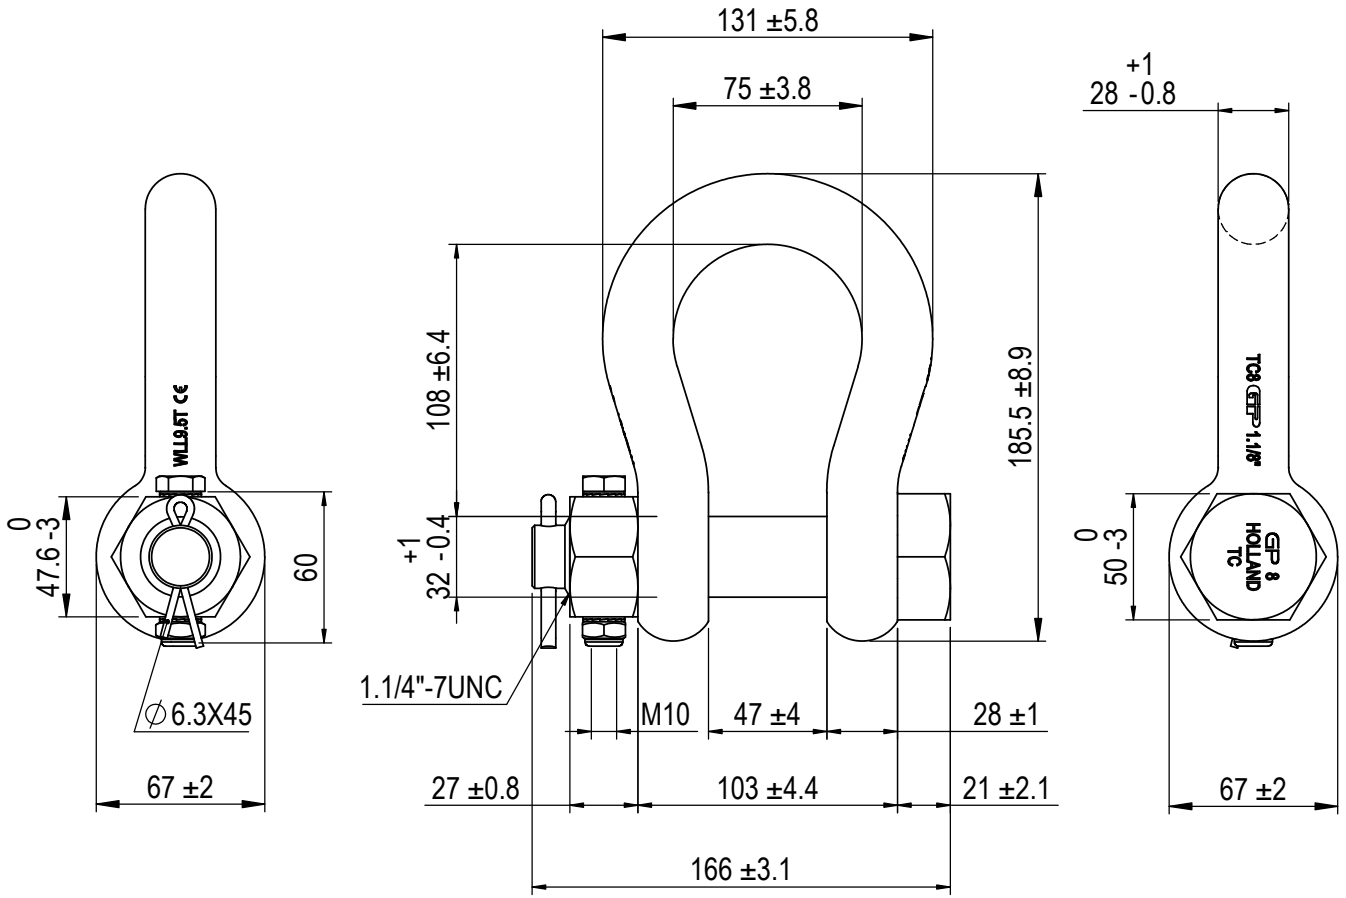

Green Pin Polar® Bow Shackle FN
 Group : G-5143
 Part : POGHMB28FN
 WLL : 9.5t

We reserve the right to make amendments on specifications in this drawing without prior notification.

Rev.	Description	Date	Drawn
0	First Issue	2022-1-1	DL

P.O. Box 57, 3360 AB Sliedrecht (The Netherlands)
 Industrieweg 6, 3361 HJ Sliedrecht
 Tel. +31(0)184-413300 www.greenpin.com

Format	A4	
Scale	1:3	

Title Green Pin Polar® Bow Shackle FN Grade 8 bow shackle with safety bolt and fixed nut for use under low temperatures		Remark G-5143 POGHMB28FN		Drawing number 5990	Rev. 0
---	--	---------------------------------------	--	-------------------------------	------------------