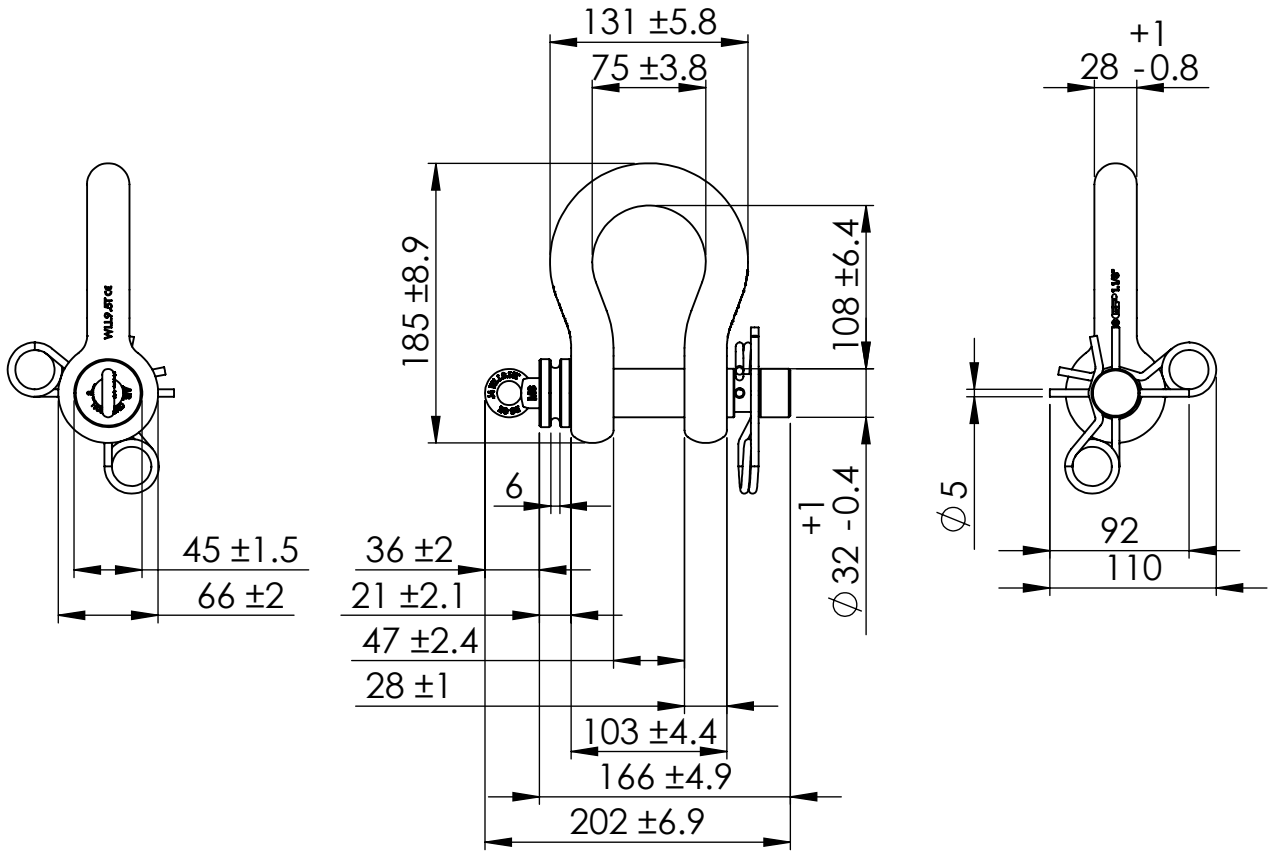

Green Pin[®] Spring Pin ROV Shackles
 Group : P-5363
 Part : POGHMB28ROVRL
 WLL : 9.5 t

We reserve the right to make amendments on specifications in this drawing without prior notification.

Rev.	Description	Date	Drawn
A	Total bolt length changed	6-8-2019	RB
0	First Issue	06-05-2013	AH

Title	Green Pin [®] Spring Pin ROV Shackles	Remark	P-5363 POGHMB28ROVRL	Format	A4		
				Scale	1:5		
		Drawing number		6701	Rev.		A