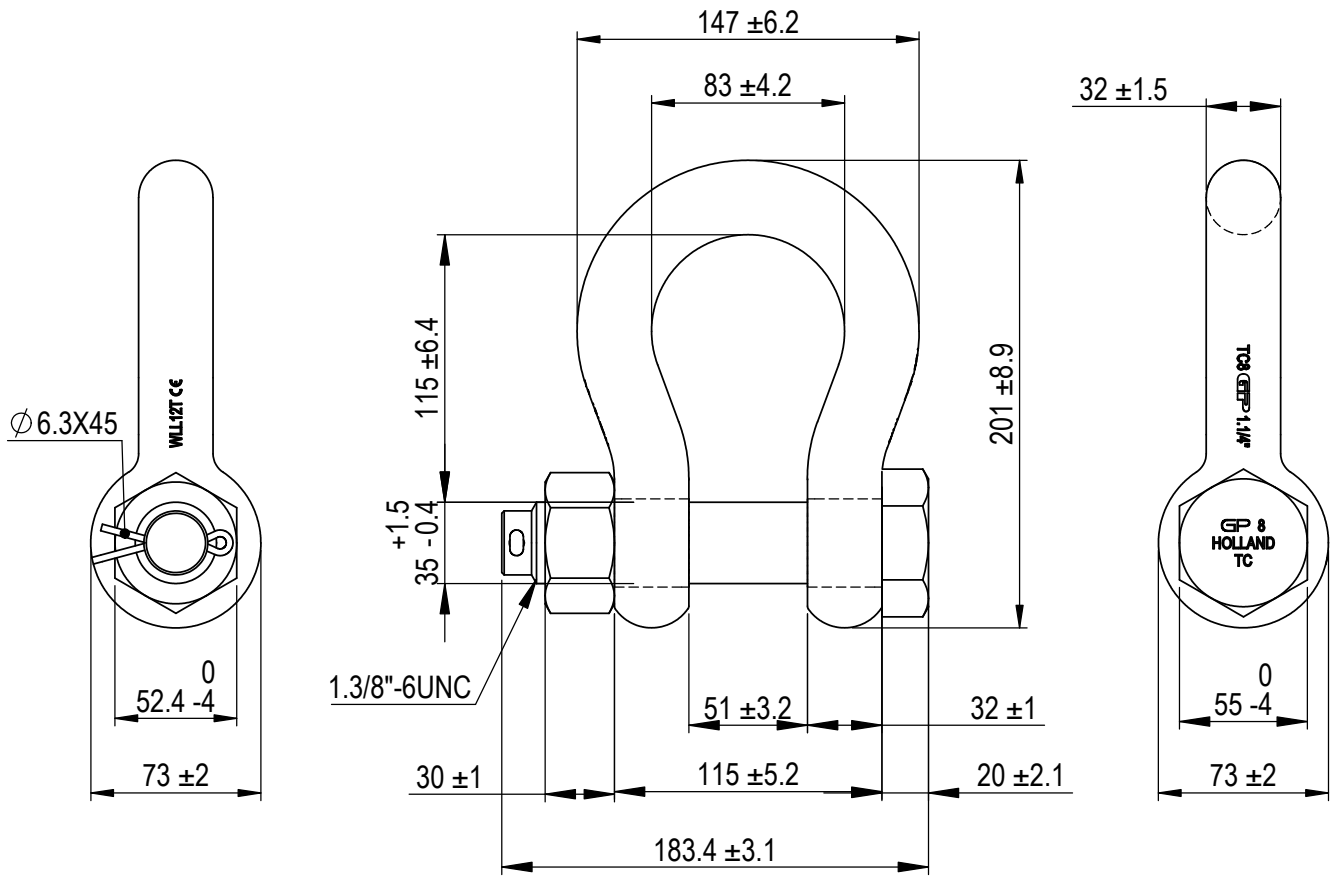

Green Pin Polar® Bow Shackle BN
 Group : G-5163
 Part : POGHMB32
 WLL : 12t

We reserve the right to make amendments on specifications in this drawing without prior notification.

Rev.	Description	Date	Drawn
A	Drawing updated	2022-1-1	DL
0	First Issue	31-07-09	H.T.

P.O. Box 57, 3360 AB Sliedrecht (The Netherlands)
 Industrieweg 6, 3361 HJ Sliedrecht
 Tel. +31(0)184-413300 www.greenpin.com

Format	A4		
Scale	1:3.25		
Drawing number		5106	Rev.
			A

Title **Green Pin Polar® Bow Shackle BN**
 Grade 8 bow shackle with safety bolt for use under low temperatures