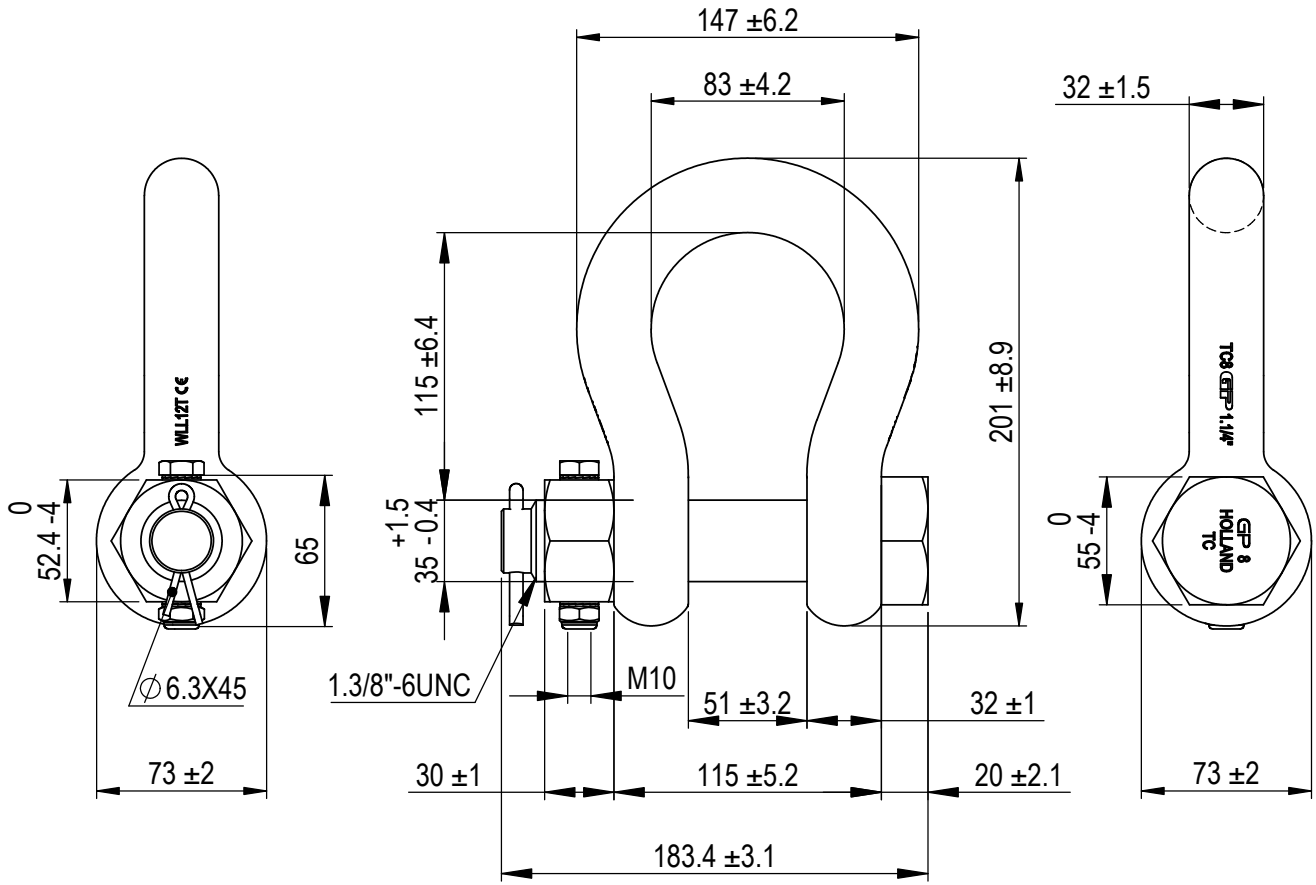

Green Pin Polar® Bow Shackle FN  
 Group : G-5143  
 Part : POGHMB32FN  
 WLL : 12t

We reserve the right to make amendments on specifications in this drawing without prior notification.

Rev.	Description	Date	Drawn
0	First Issue	2022-1-1	DL

P.O. Box 57, 3360 AB Sliedrecht (The Netherlands)  
 Industrieweg 6, 3361 HJ Sliedrecht  
 Tel. +31(0)184-413300 www.greenpin.com

Format	A4		
Scale	1:3.25		
Drawing number	5991	Rev.	O

Title	Green Pin Polar® Bow Shackle FN Grade 8 bow shackle with safety bolt and fixed nut for use under low temperatures	Remark	G-5143 POGHMB32FN
-------	--	--------	----------------------