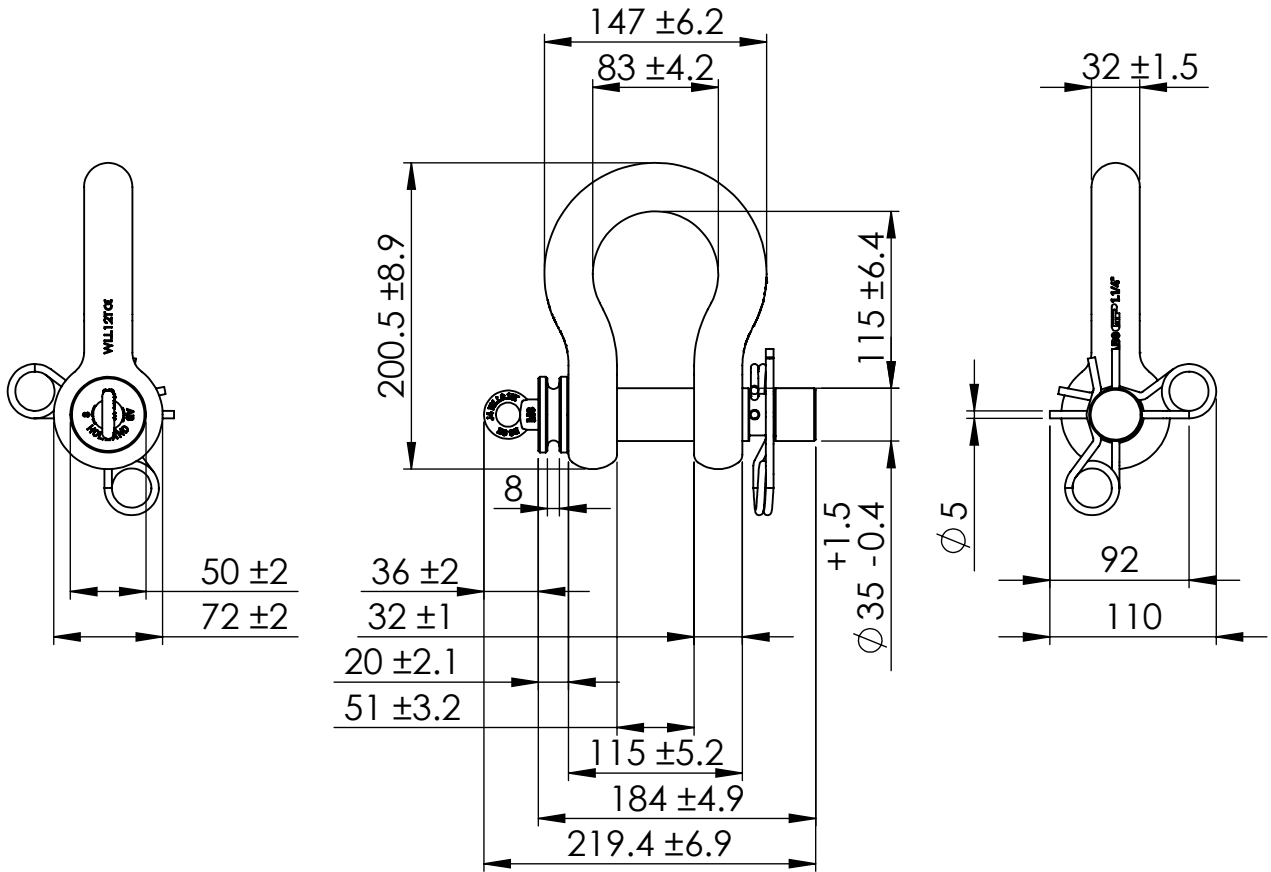

Green Pin<sup>®</sup> Spring Pin ROV Shackles  
 Group : P-5363  
 Part : POGHMB32ROVRL  
 WLL : 12 t

We reserve the right to make amendments on specifications in this drawing without prior notification.

Rev.	Description	Date	Drawn
A	Total bolt length changed	6-8-2019	RB
0	First Issue	07-05-2013	AH

P.O. Box 57, 3360 AB Sliedrecht  
 (The Netherlands)  
 Industrieweg 6, 3361 HJ Sliedrecht  
 Tel. +31(0)184-413300 www.vanbeest.nl

Title	Green Pin <sup>®</sup> Spring Pin ROV Shackles	Remark	P-5363 POGHMB32ROVRL	Format	A4		Rev.	A
				Scale	1:5			

1

2

3

4