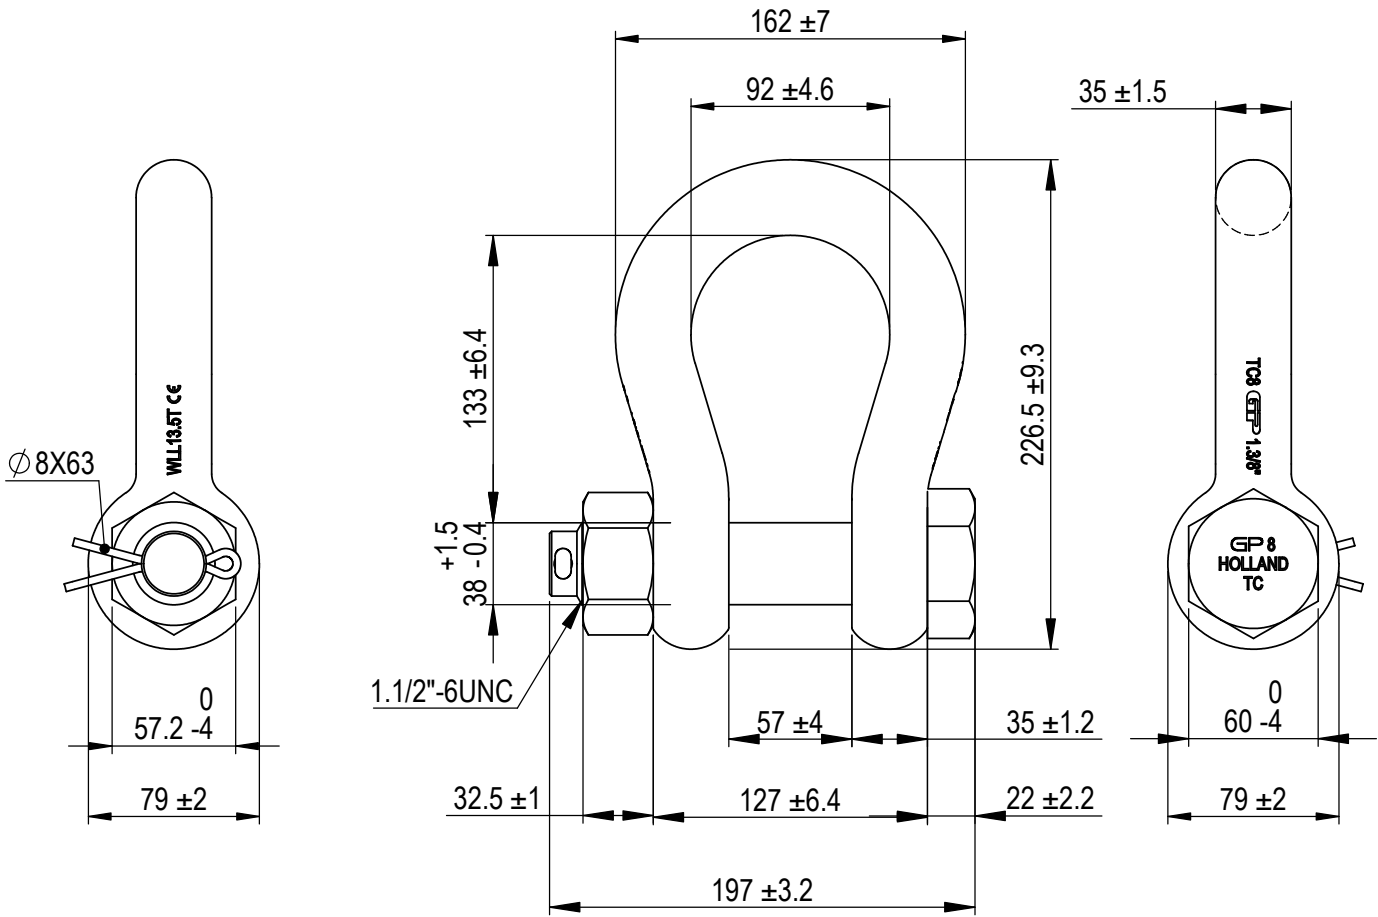

Green Pin Polar® Bow Shackle BN
 Group : G-5163
 Part : POGHMB35
 WLL : 13.5t

We reserve the right to make amendments on specifications in this drawing without prior notification.

Rev.	Description	Date	Drawn
A	Drawing updated	2022-1-1	DL
0	First Issue	31-07-09	H.T.

P.O. Box 57, 3360 AB Sliedrecht (The Netherlands)
 Industrieweg 6, 3361 HJ Sliedrecht
 Tel. +31(0)184-413300 www.greenpin.com

Format	A4		
Scale	1:3.5		
Drawing number			
5107			
Rev.		A	

Title **Green Pin Polar® Bow Shackle BN**
 Grade 8 bow shackle with safety bolt for use under low temperatures