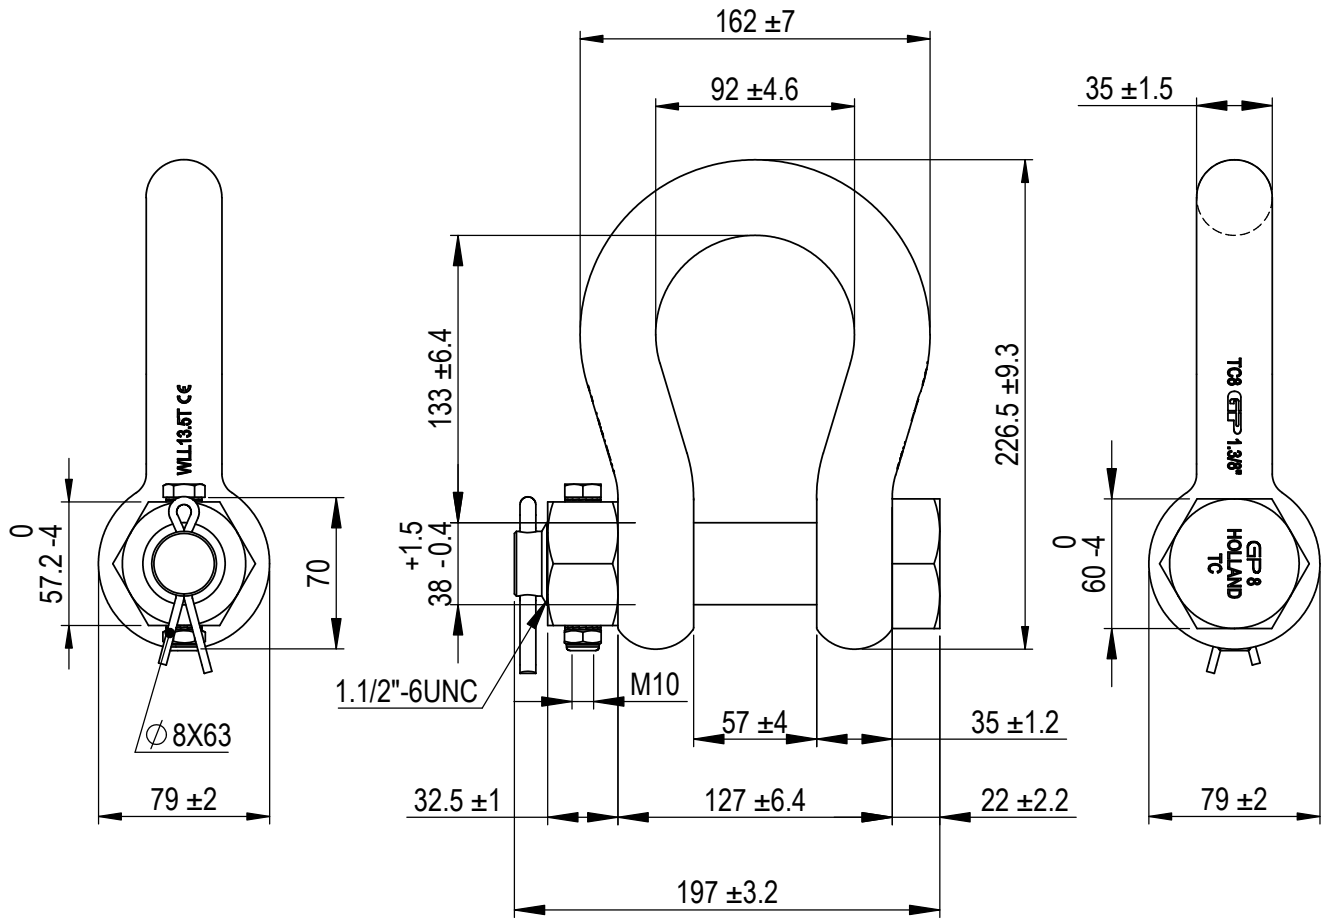

Green Pin Polar® Bow Shackle FN
 Group : G-5143
 Part : POGHMB35FN
 WLL : 13.5t

We reserve the right to make amendments on specifications in this drawing without prior notification.

Rev.	Description	Date	Drawn
0	First Issue	2022-1-1	DL