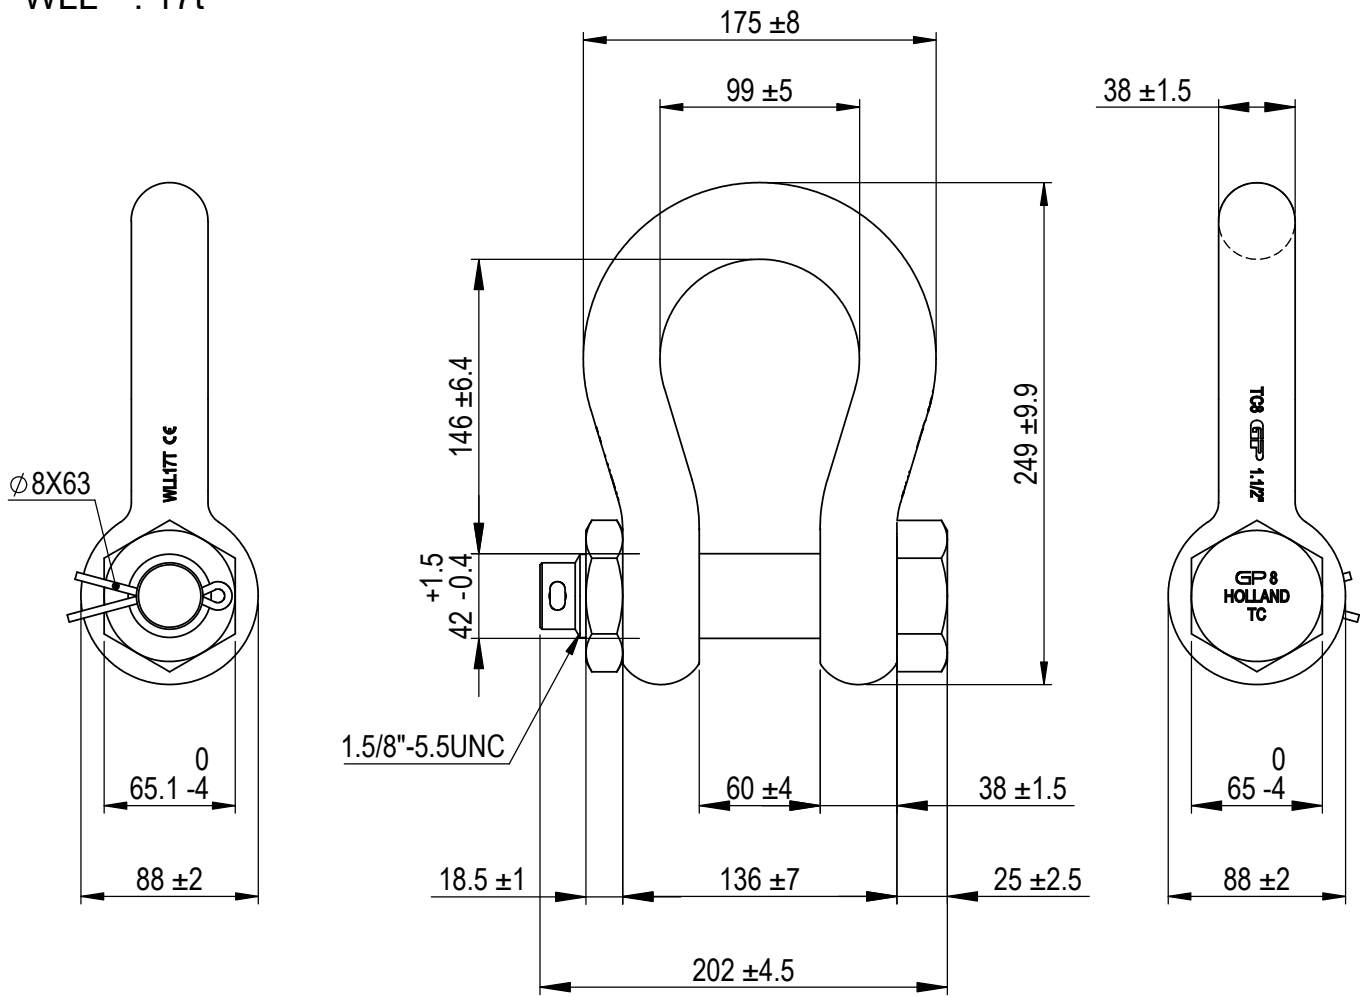

Green Pin Polar® Bow Shackle BN  
 Group : G-5163  
 Part : POGHMB38  
 WLL : 17t

We reserve the right to make amendments on specifications in this drawing without prior notification.

Rev.	Description	Date	Drawn
A	Drawing updated	2022-1-1	DL
0	First Issue	31-07-09	H.T.

P.O. Box 57, 3360 AB Sliedrecht (The Netherlands)  
 Industrieweg 6, 3361 HJ Sliedrecht  
 Tel. +31(0)184-413300 www.greenpin.com

Format	A4		
Scale	1:3.75		
Drawing number			
5108			
Rev.		A	

Title **Green Pin Polar® Bow Shackle BN**  
 Grade 8 bow shackle with safety bolt for use under low temperatures