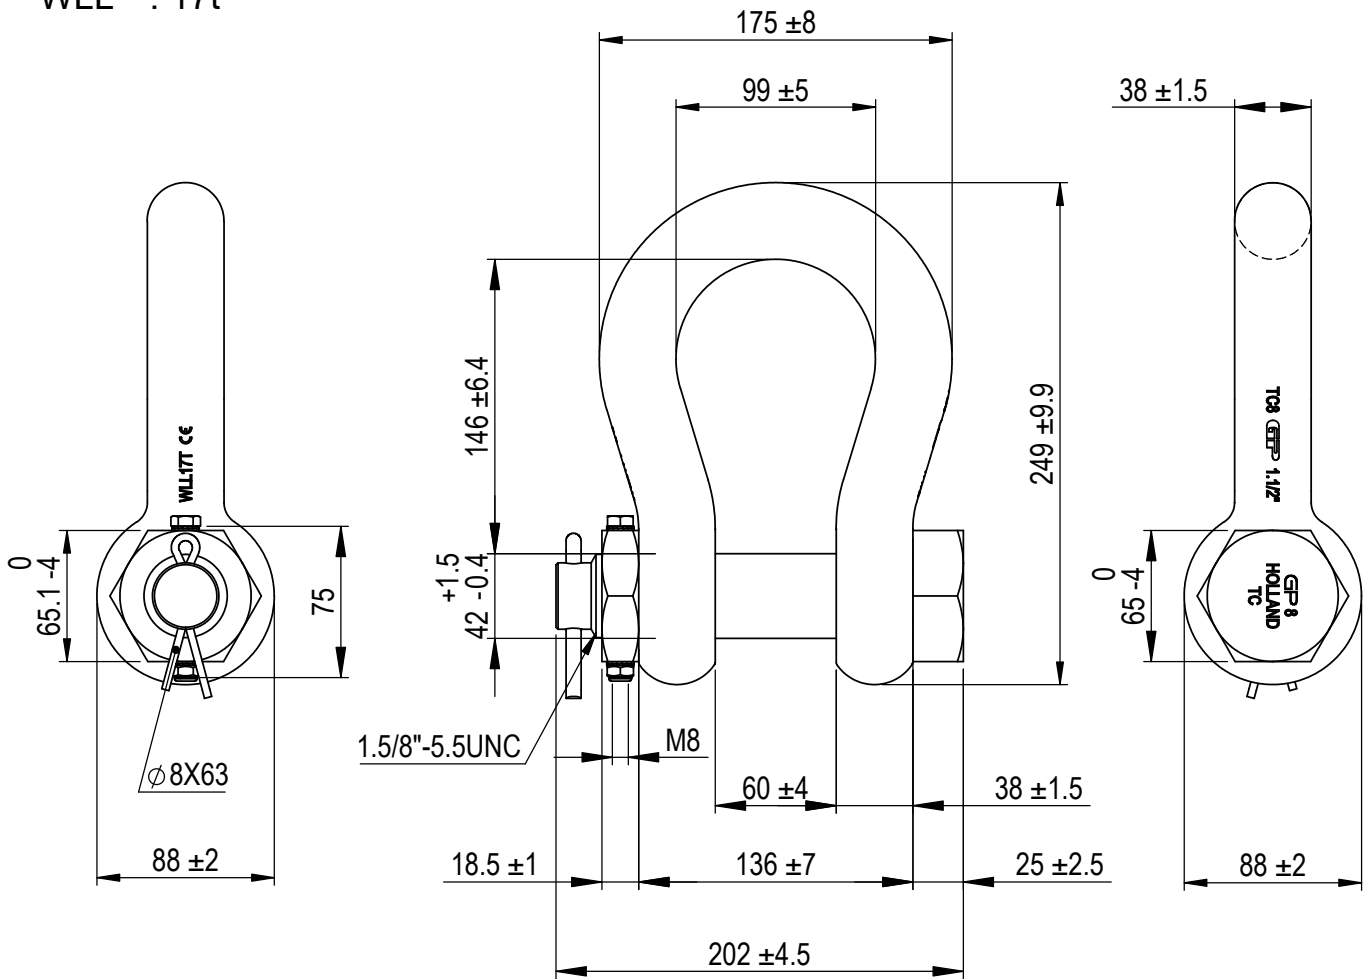

Green Pin Polar® Bow Shackle FN
 Group : G-5143
 Part : POGHMB38FN
 WLL : 17t

We reserve the right to make amendments on specifications in this drawing without prior notification.

Rev.	Description	Date	Drawn
0	First Issue	2022-1-1	DL

P.O. Box 57, 3360 AB Sliedrecht (The Netherlands)
 Industrieweg 6, 3361 HJ Sliedrecht
 Tel. +31(0)184-413300 www.greenpin.com

Format	A4		
Scale	1:3.75		
Drawing number	5993	Rev.	0

Title **Green Pin Polar® Bow Shackle FN**
 Grade 8 bow shackle with safety bolt and fixed nut for use under low temperatures