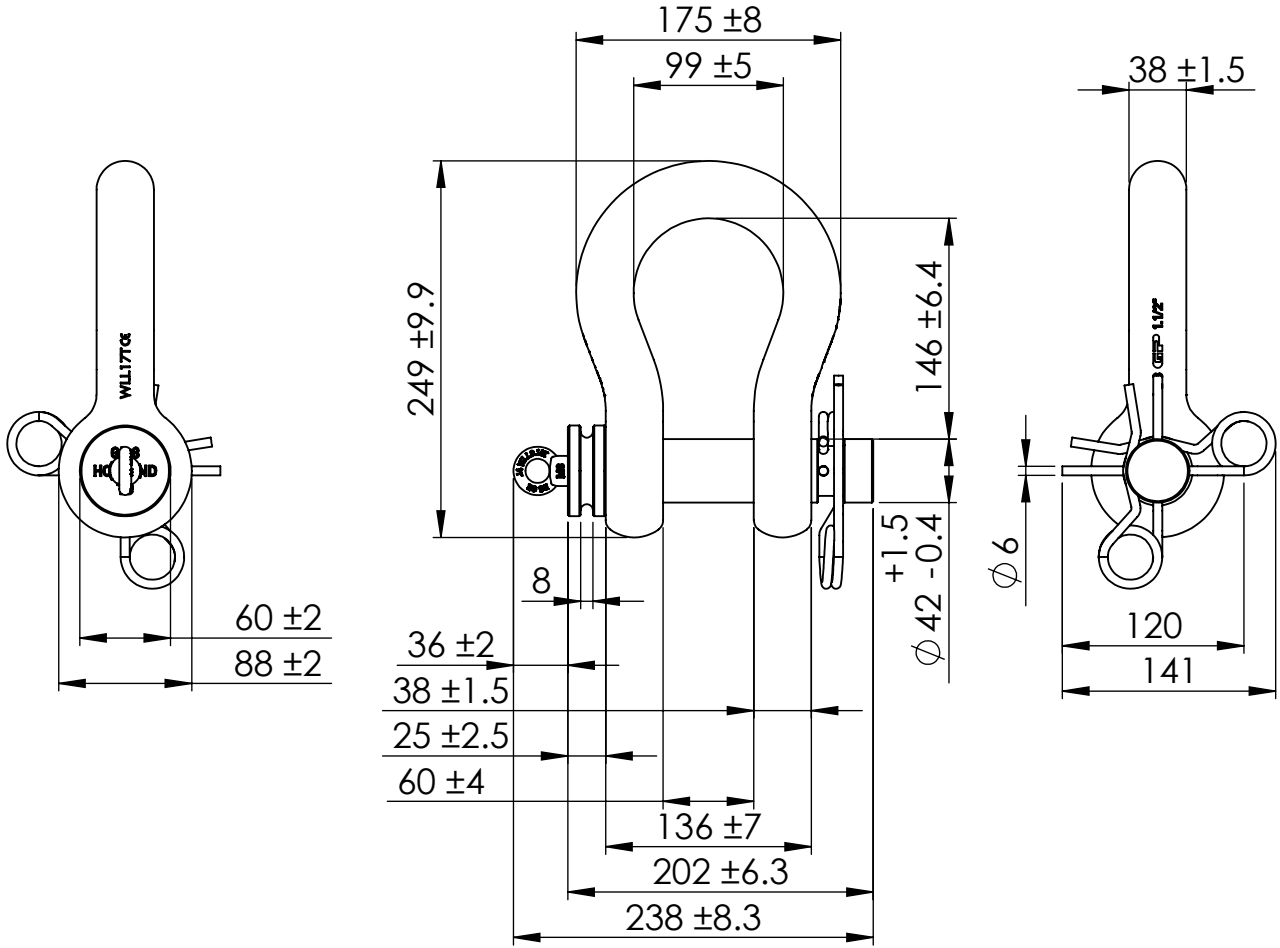

Green Pin[®] Spring Pin ROV Shackles
 Group : P-5363
 Part : POGHMB38ROVRL
 WLL : 17 t

We reserve the right to make amendments on specifications in this drawing without prior notification.

Rev.	Description	Date	Drawn
A	Total bolt length changed	6-8-2019	RB
0	First Issue	07-05-2013	AH

P.O. Box 57, 3360 AB Sliedrecht
 (The Netherlands)
 Industrieweg 6, 3361 HJ Sliedrecht
 Tel. +31(0)184-413300 www.vanbeest.nl

Title Green Pin[®] Spring Pin ROV Shackles		Remark P-5363 POGHMB38ROVRL		Format A4	
				Scale 1:5	
			Drawing number 6703	Rev. A	