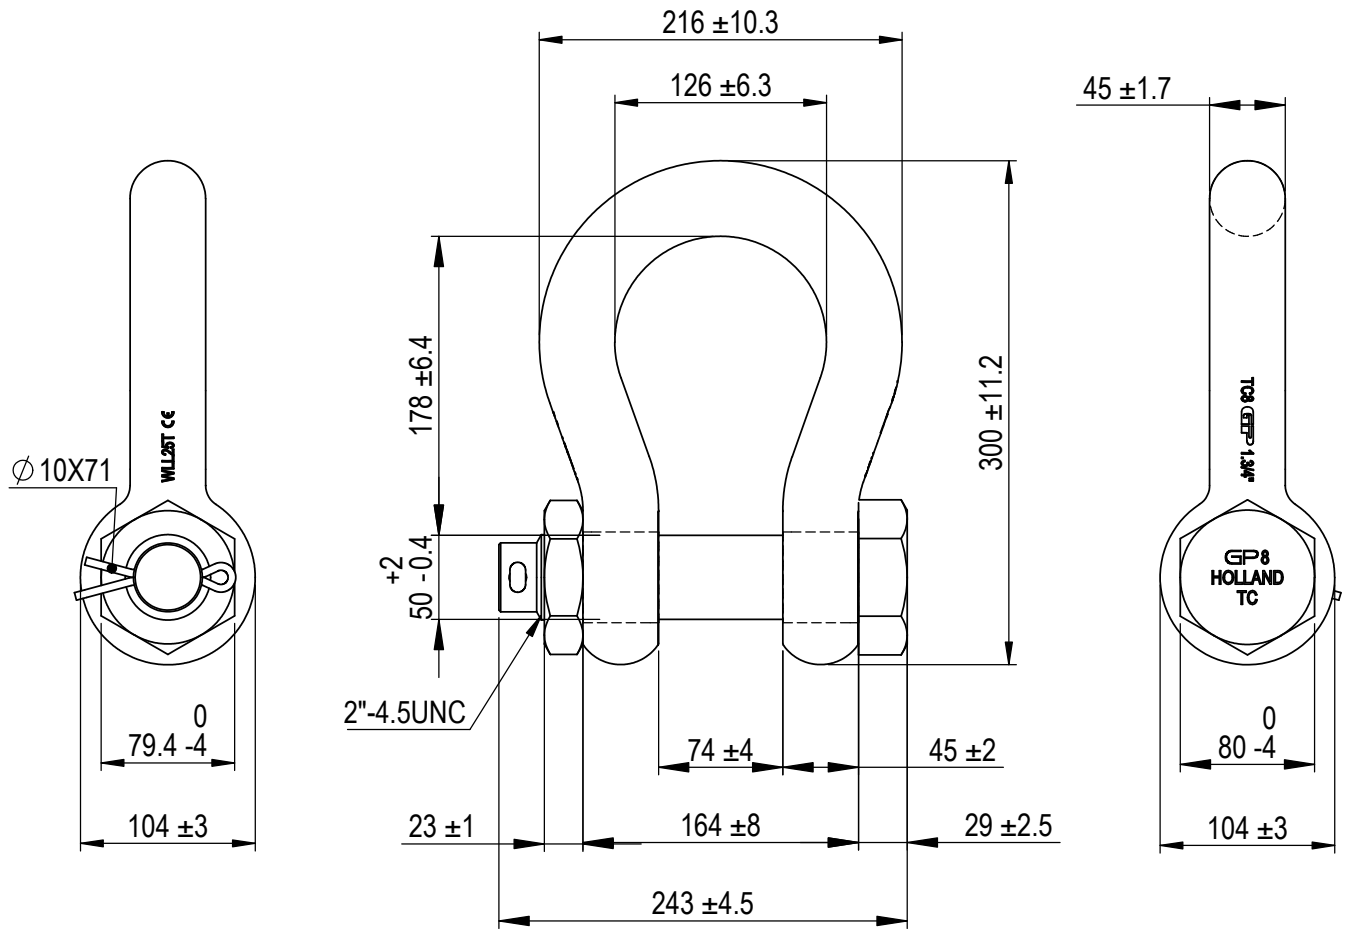

Green Pin Polar® Bow Shackle BN
 Group : G-5163
 Part : POGHMB45
 WLL : 25t

We reserve the right to make amendments on specifications in this drawing without prior notification.

Rev.	Description	Date	Drawn
A	Drawing updated	2022-1-1	DL
0	First Issue	31-07-09	H.T.

P.O. Box 57, 3360 AB Sliedrecht (The Netherlands)
 Industrieweg 6, 3361 HJ Sliedrecht
 Tel. +31(0)184-413300 www.greenpin.com

Format	A4		
Scale	1:4.5		
Drawing number		Rev.	
5109		A	

Title **Green Pin Polar® Bow Shackle BN**
 Grade 8 bow shackle with safety bolt for use under low temperatures