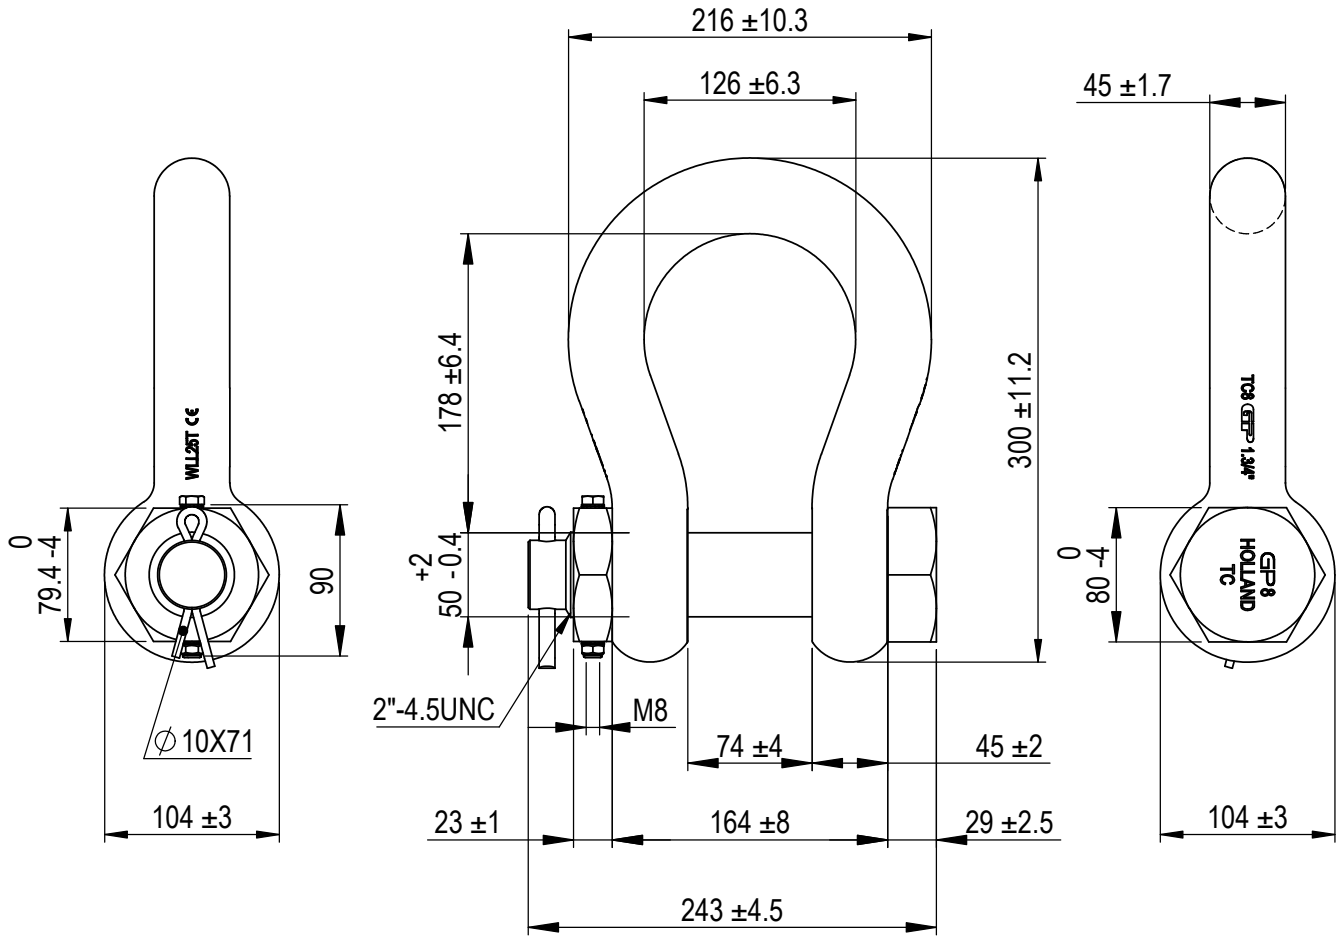

Green Pin Polar® Bow Shackle FN  
 Group : G-5143  
 Part : POGHMB45FN  
 WLL : 25t

We reserve the right to make amendments on specifications in this drawing without prior notification.

Rev.	Description	Date	Drawn
0	First Issue	2022-1-1	DL

**Green Pin®**  
 P.O. Box 57, 3360 AB Sliedrecht (The Netherlands)  
 Industrieweg 6, 3361 HJ Sliedrecht  
 Tel. +31(0)184-413300 www.greenpin.com

Title	Green Pin Polar® Bow Shackle FN Grade 8 bow shackle with safety bolt and fixed nut for use under low temperatures	Remark	G-5143 POGHMB45FN	Format	A4	 	Rev.	O
				Scale	1:4.5			