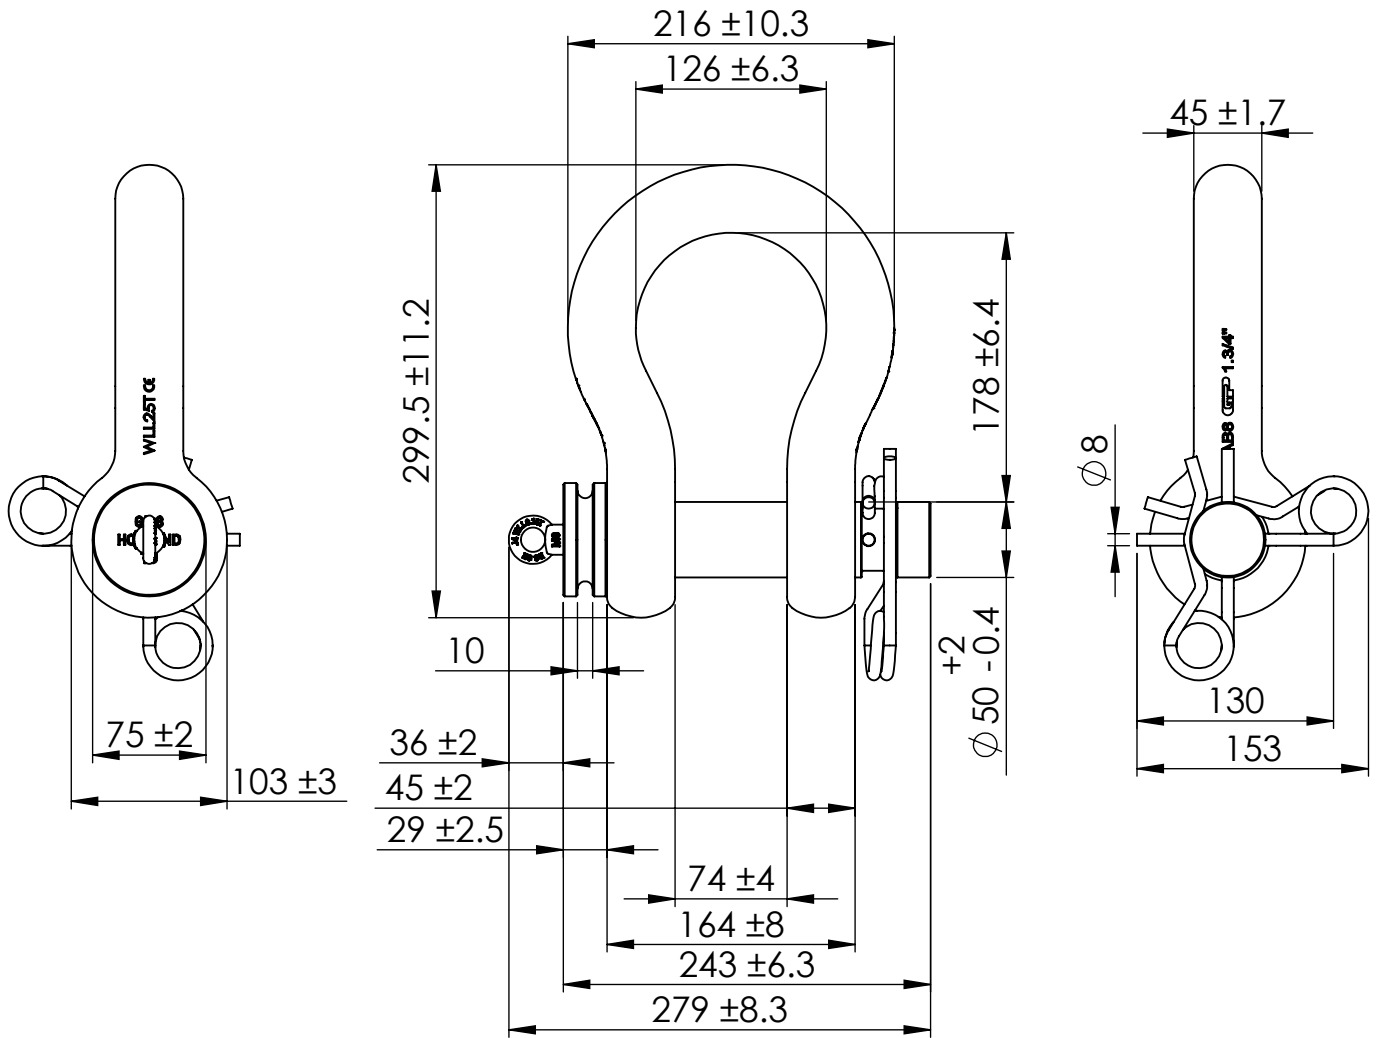

Green Pin® ROV Release Polar Shackles  
 Group : P-5363  
 Part : POGHMB45ROVRL  
 WLL : 25t

We reserve the right to make amendments on specifications in this drawing without prior notification.

Rev.	Description	Date	Drawn
A	Total bolt length changed	6-8-2019	RB
0	First Issue	07-05-2013	AH

**VAN BEEST** 

P.O. Box 57, 3360 AB Sliedrecht  
 (The Netherlands)  
 Industrieweg 6, 3361 HJ Sliedrecht  
 Tel. +31(0)184-413300 www.vanbeest.nl

Format A4  
 Scale 1:5

Title <b>Green Pin® ROV Release Polar Shackles, with spring pins</b>		Remark P-5363 POGHMB45ROVRL	Drawing number 6704	Rev. A
--	--	-----------------------------------	------------------------	-----------