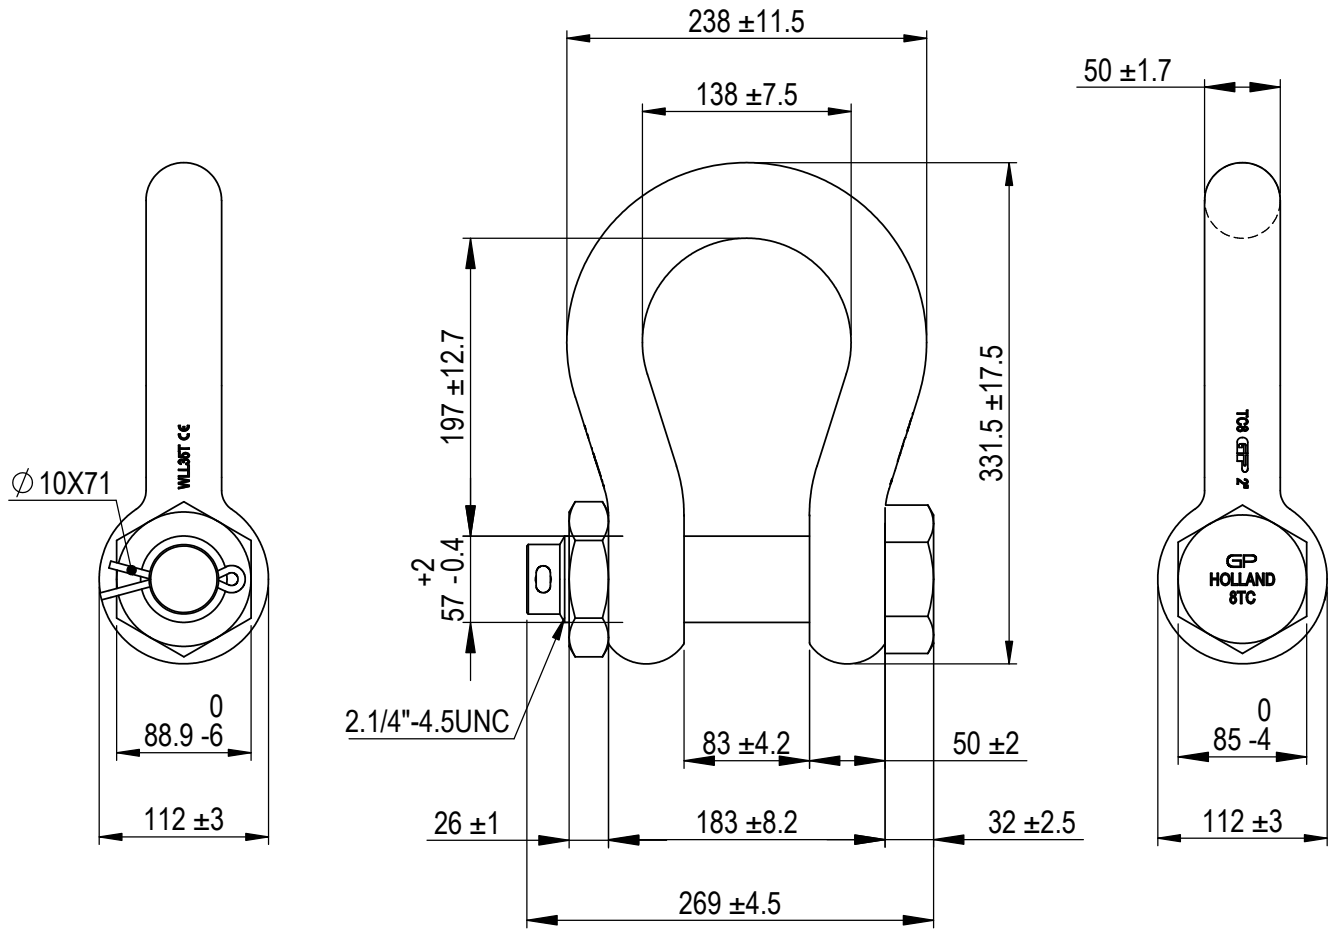

Green Pin Polar® Bow Shackle BN  
 Group : G-5163  
 Part : POGHMB50  
 WLL : 35t

We reserve the right to make amendments on specifications in this drawing without prior notification.

Rev.	Description	Date	Drawn
A	Drawing updated	2022-1-1	DL
0	First Issue	31-07-09	H.T.

P.O. Box 57, 3360 AB Sliedrecht (The Netherlands)  
 Industrieweg 6, 3361 HJ Sliedrecht  
 Tel. +31(0)184-413300 www.greenpin.com

Format	A4		
Scale	1:5		
Drawing number		Rev.	
5110		A	

Title **Green Pin Polar® Bow Shackle BN**  
 Grade 8 bow shackle with safety bolt for use under low temperatures